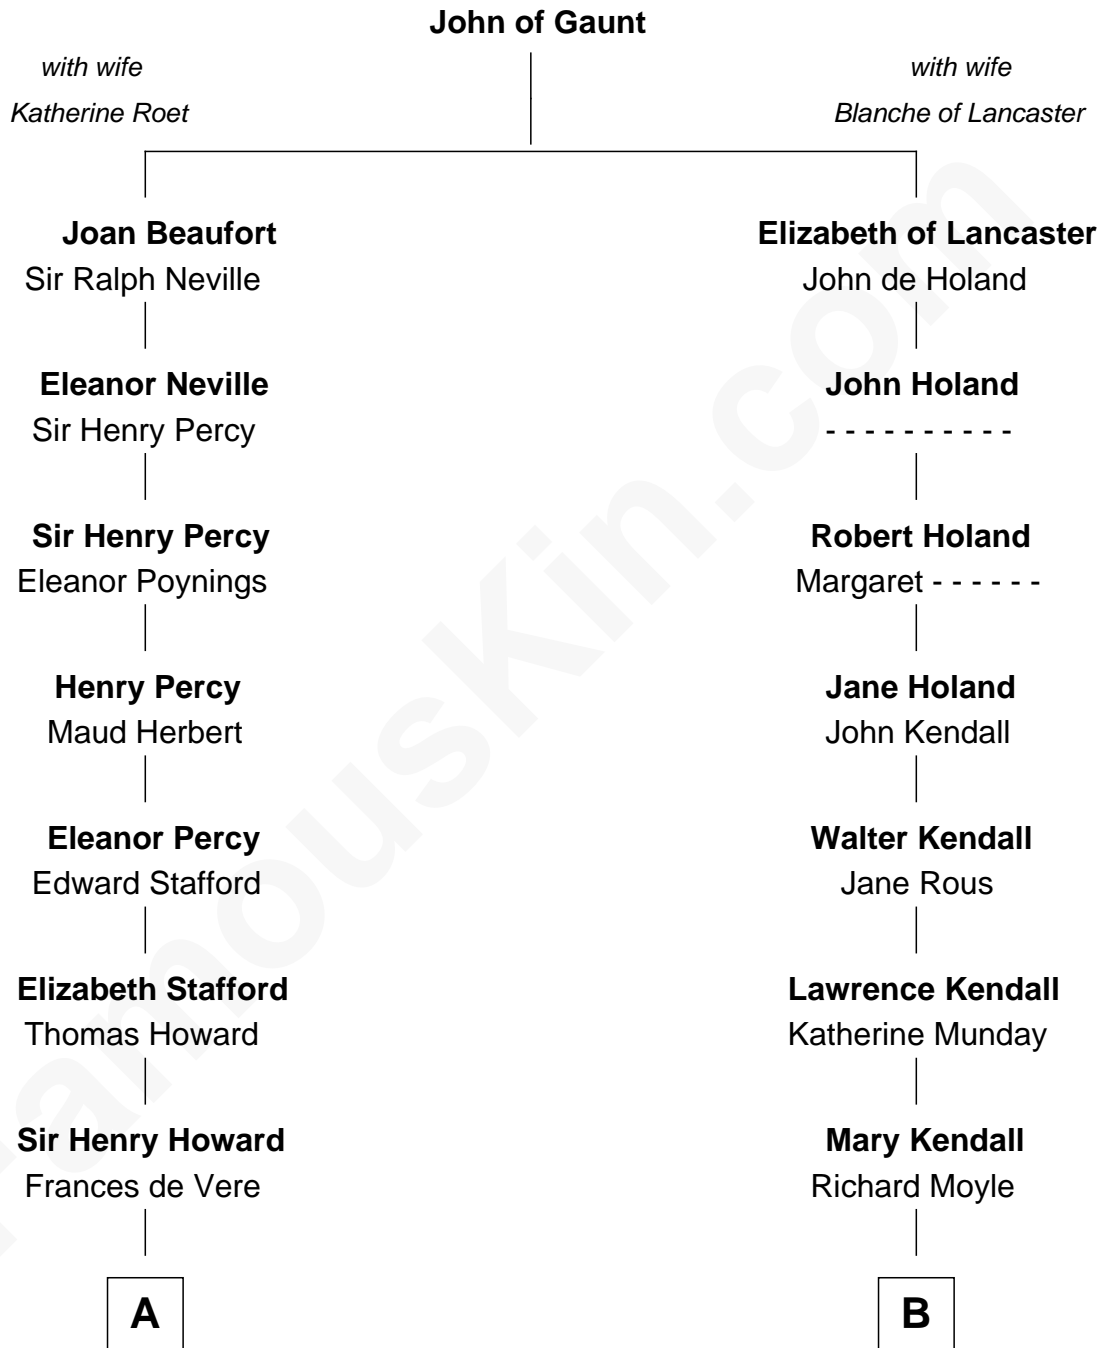

FamousKin.com

Relationship Chart of

Thomas Hunt Morgan

Nobel Prize Winner in Physiology or Medicine

19th cousin 1 time removed of

Ed Helms

TV and Movie Actor

A

Catherine Howard

Henry Berkeley

Mary Berkeley

Sir John Zouche

Sir John Zouche

Isabel Lowe

Elizabeth Zouche

Col. Devereux Wolseley