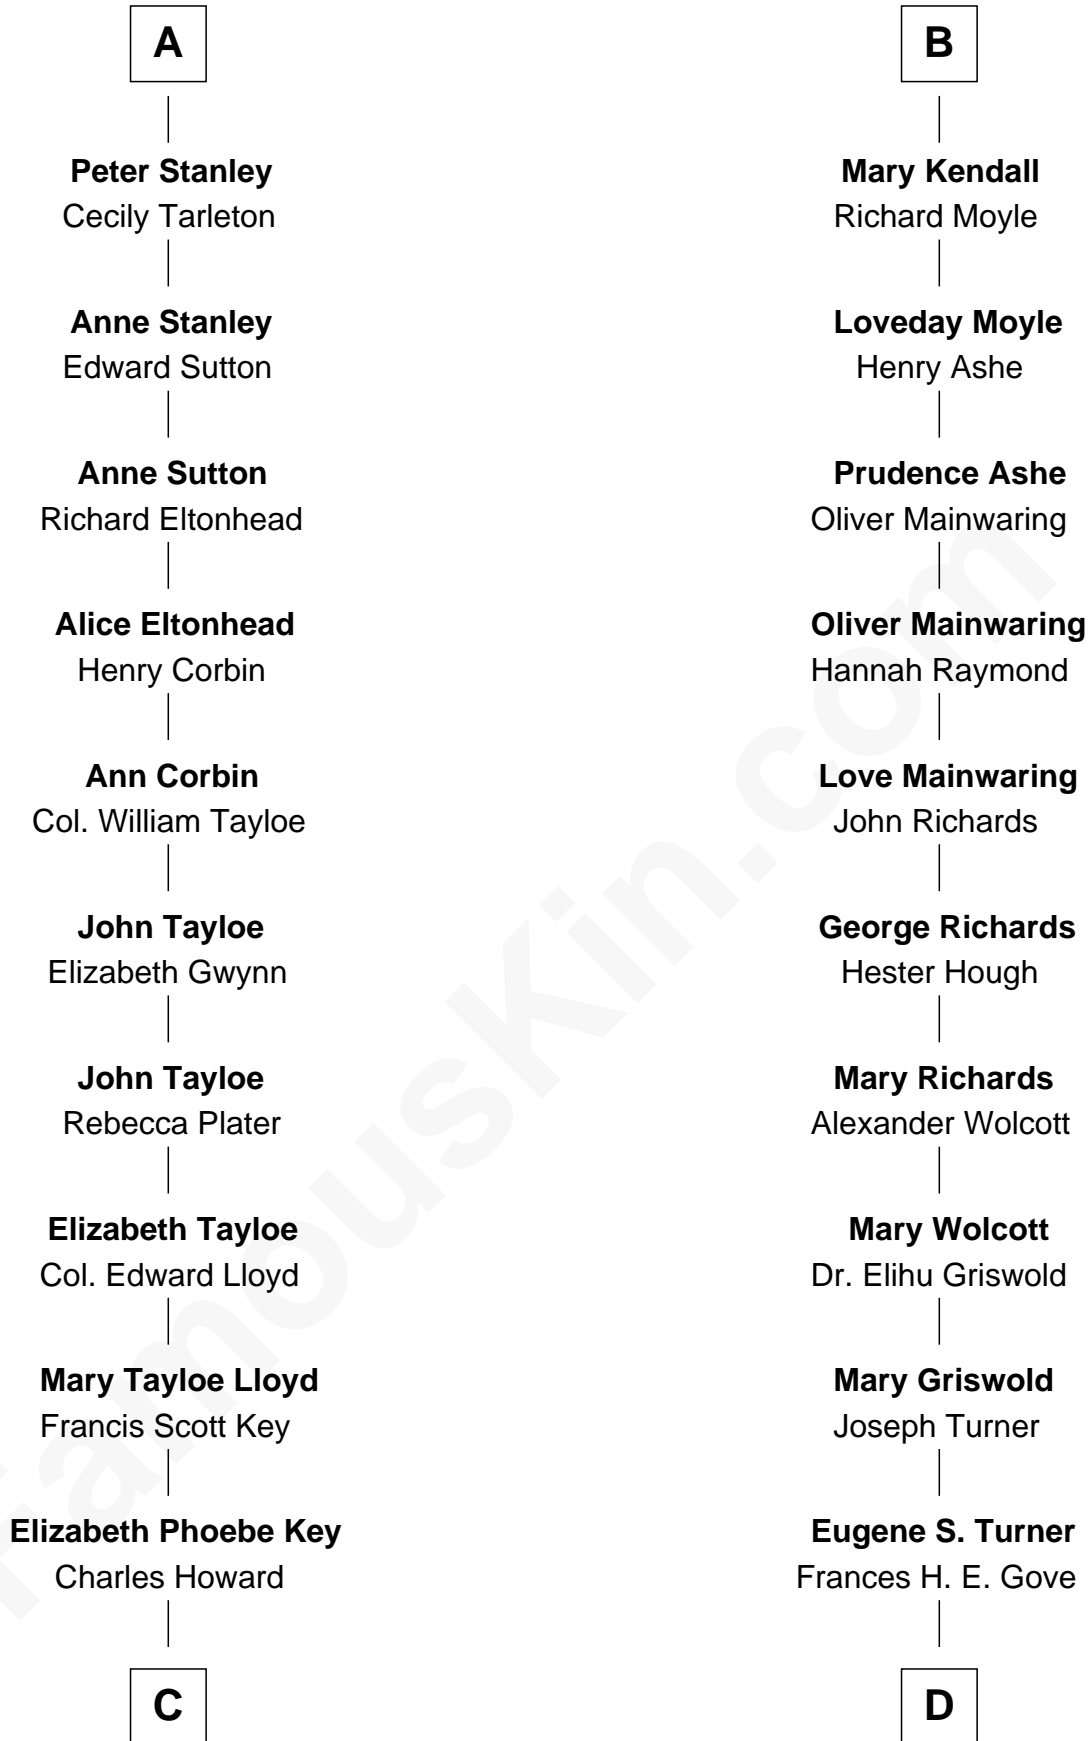

FamousKin.com

Relationship Chart of

Thomas Hunt Morgan

Nobel Prize Winner in Physiology or Medicine

18th cousin 3 times removed of

Ed Helms

TV and Movie Actor

Sir Robert de Holland

Maude la Zouche

C

Ellen Key Howard
Charlton Hunt Morgan

Thomas Hunt Morgan
Nobel Prize Winner

D

Ione Turner
Walter Harold Wright

Inez Emeline Wright
George Pullen Jackson

Frances Helen Jackson
Fitzgerald Sale Parker