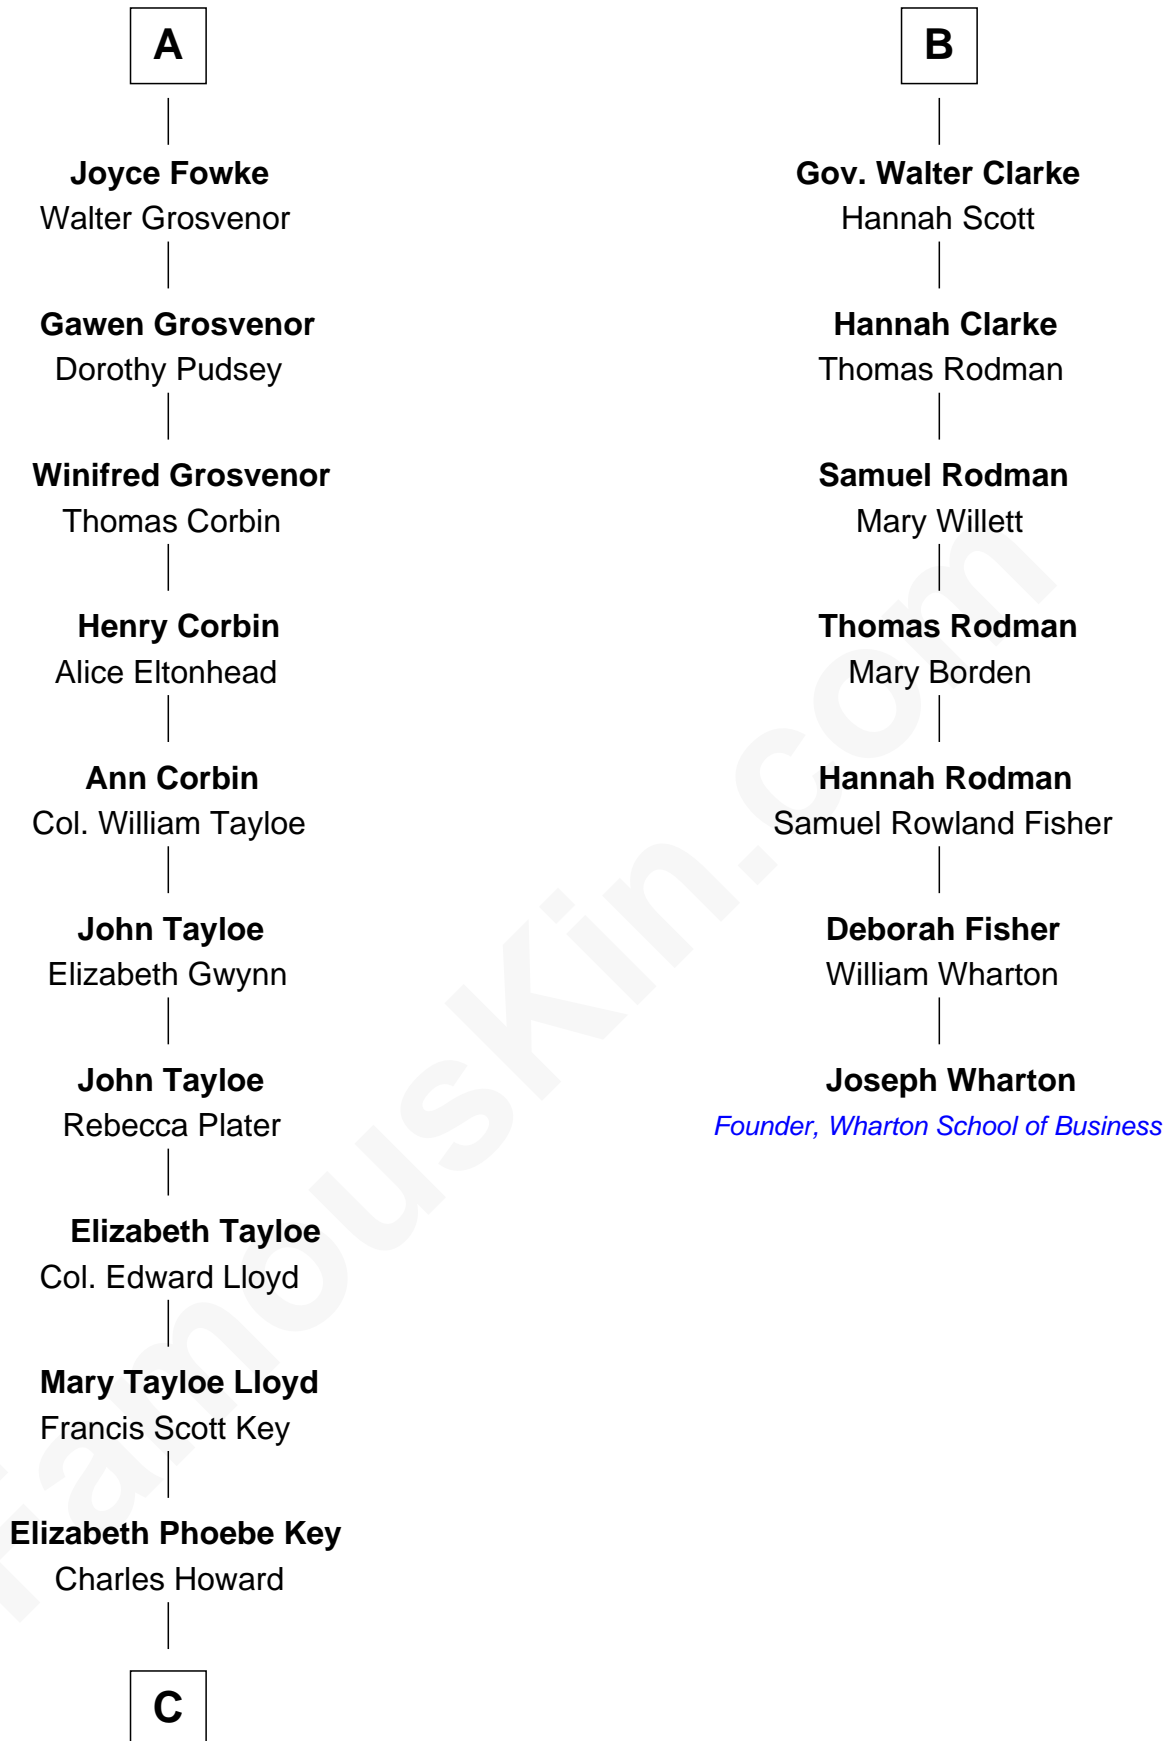

FamousKin.com

Relationship Chart of

Thomas Hunt Morgan

Nobel Prize Winner in Physiology or Medicine

13th cousin 5 times removed of

Joseph Wharton

Founder of the Wharton School of Business

Sir Baldwin Freville

Maude le Scrope

C

—
Ellen Key Howard
Charlton Hunt Morgan

—
Thomas Hunt Morgan
Nobel Prize Winner

FamousKin.com