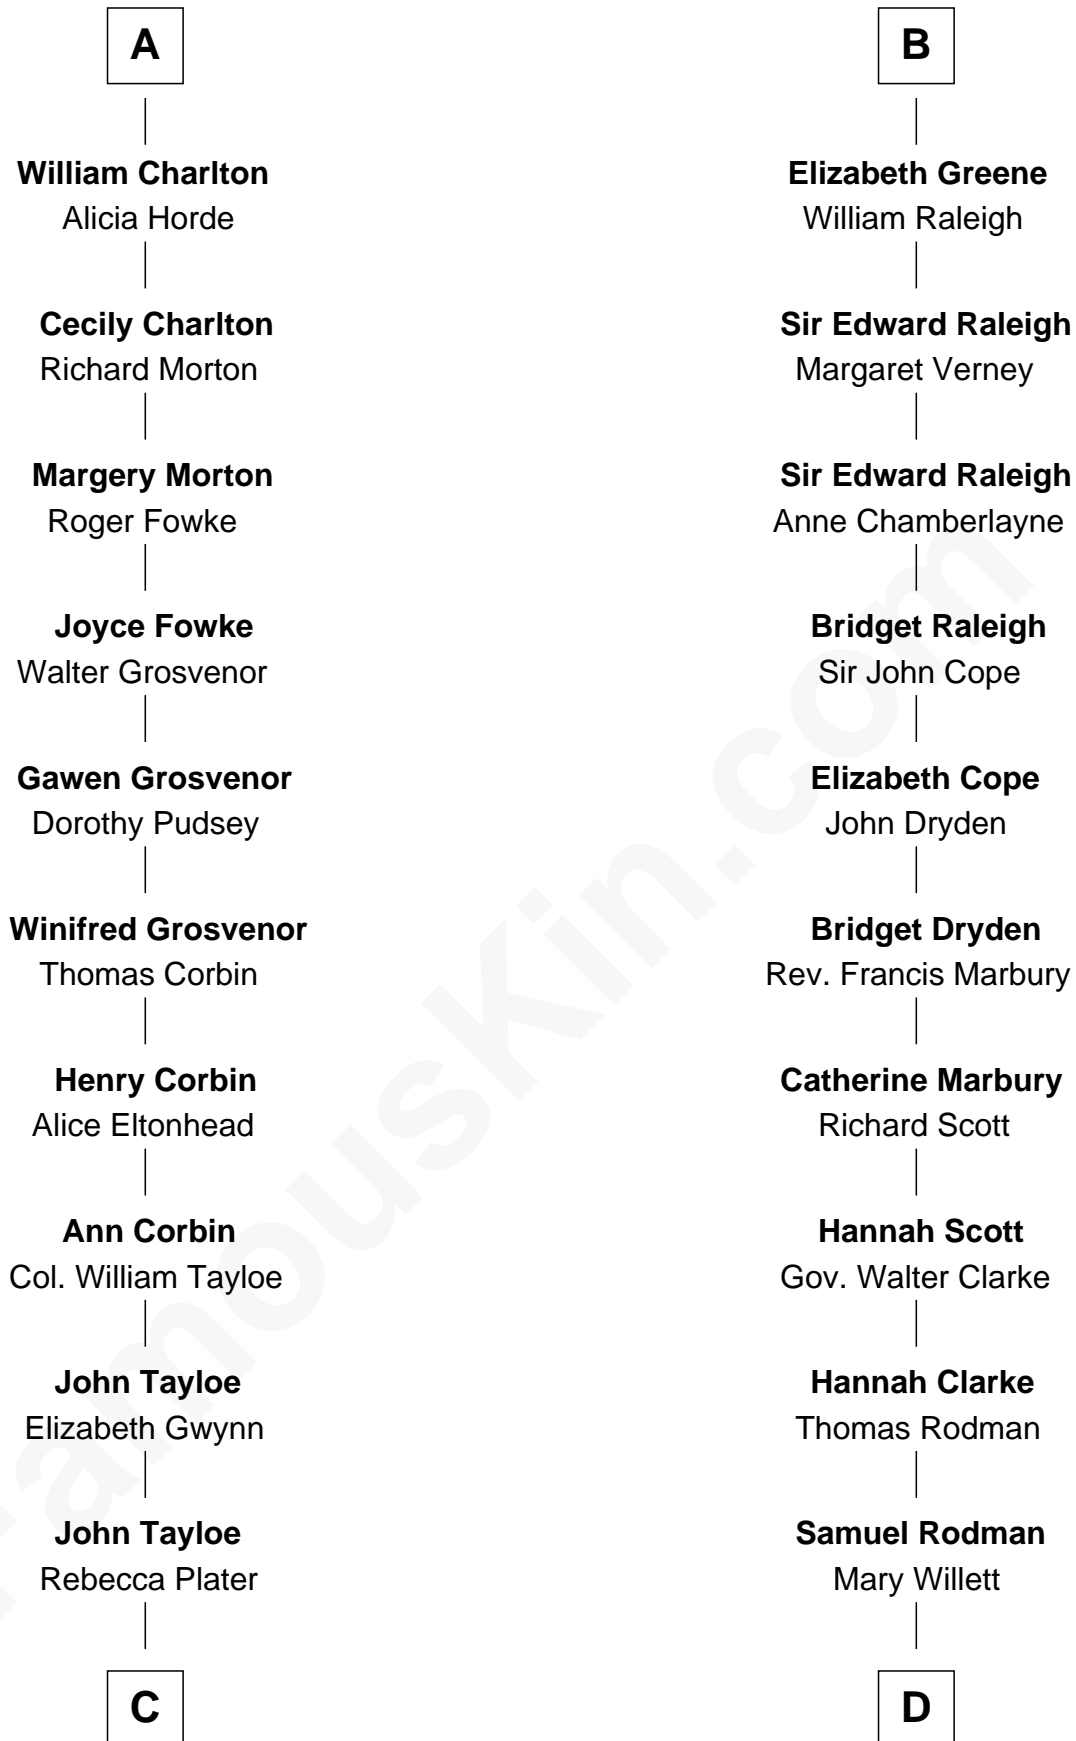

FamousKin.com

Relationship Chart of

Thomas Hunt Morgan

Nobel Prize Winner in Physiology or Medicine

20th cousin 1 time removed of

Joseph Wharton

Founder of the Wharton School of Business

Sir Roger de Somery

Nichole d'Aubenev

C

Elizabeth Tayloe
Col. Edward Lloyd

Mary Tayloe Lloyd
Francis Scott Key

Elizabeth Phoebe Key
Charles Howard

Ellen Key Howard
Charlton Hunt Morgan

Thomas Hunt Morgan
Nobel Prize Winner

D

Thomas Rodman
Mary Borden

Hannah Rodman
Samuel Rowland Fisher

Deborah Fisher
William Wharton

Joseph Wharton
Founder, Wharton School of Business