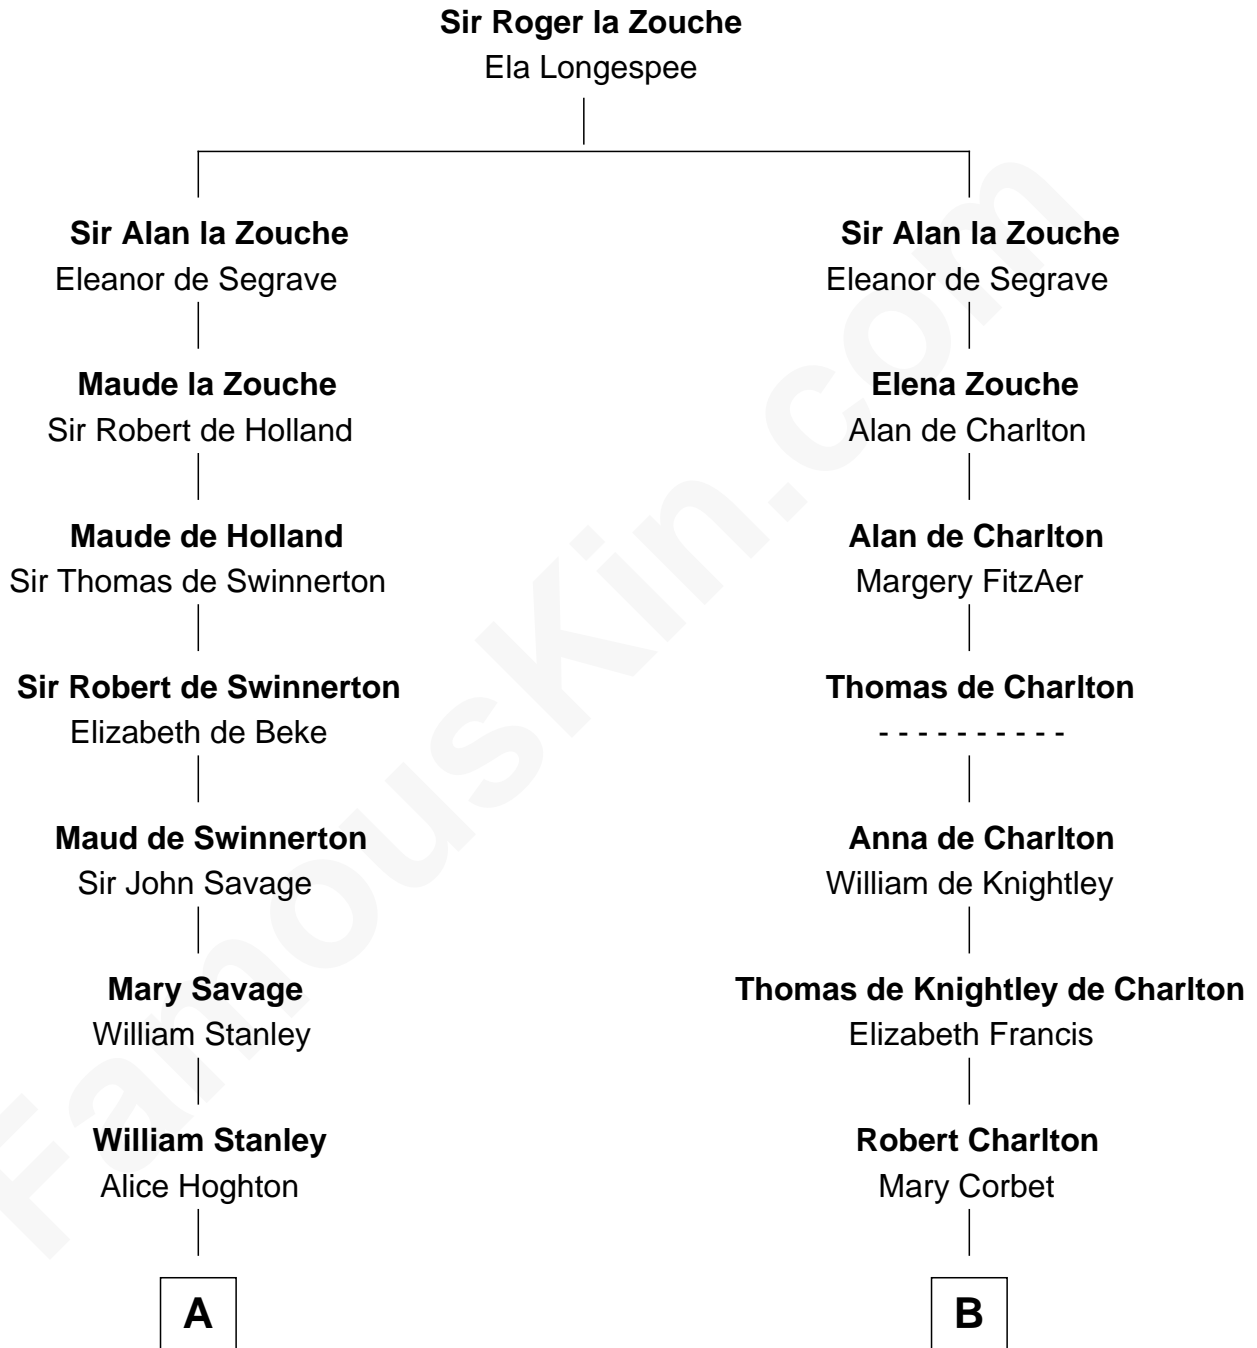

FamousKin.com

Relationship Chart of

Thomas Hunt Morgan

Nobel Prize Winner in Physiology or Medicine

18th cousin 2 times removed of

Jay Gould

American Railroad "Robber Baron"

FamousKin.com