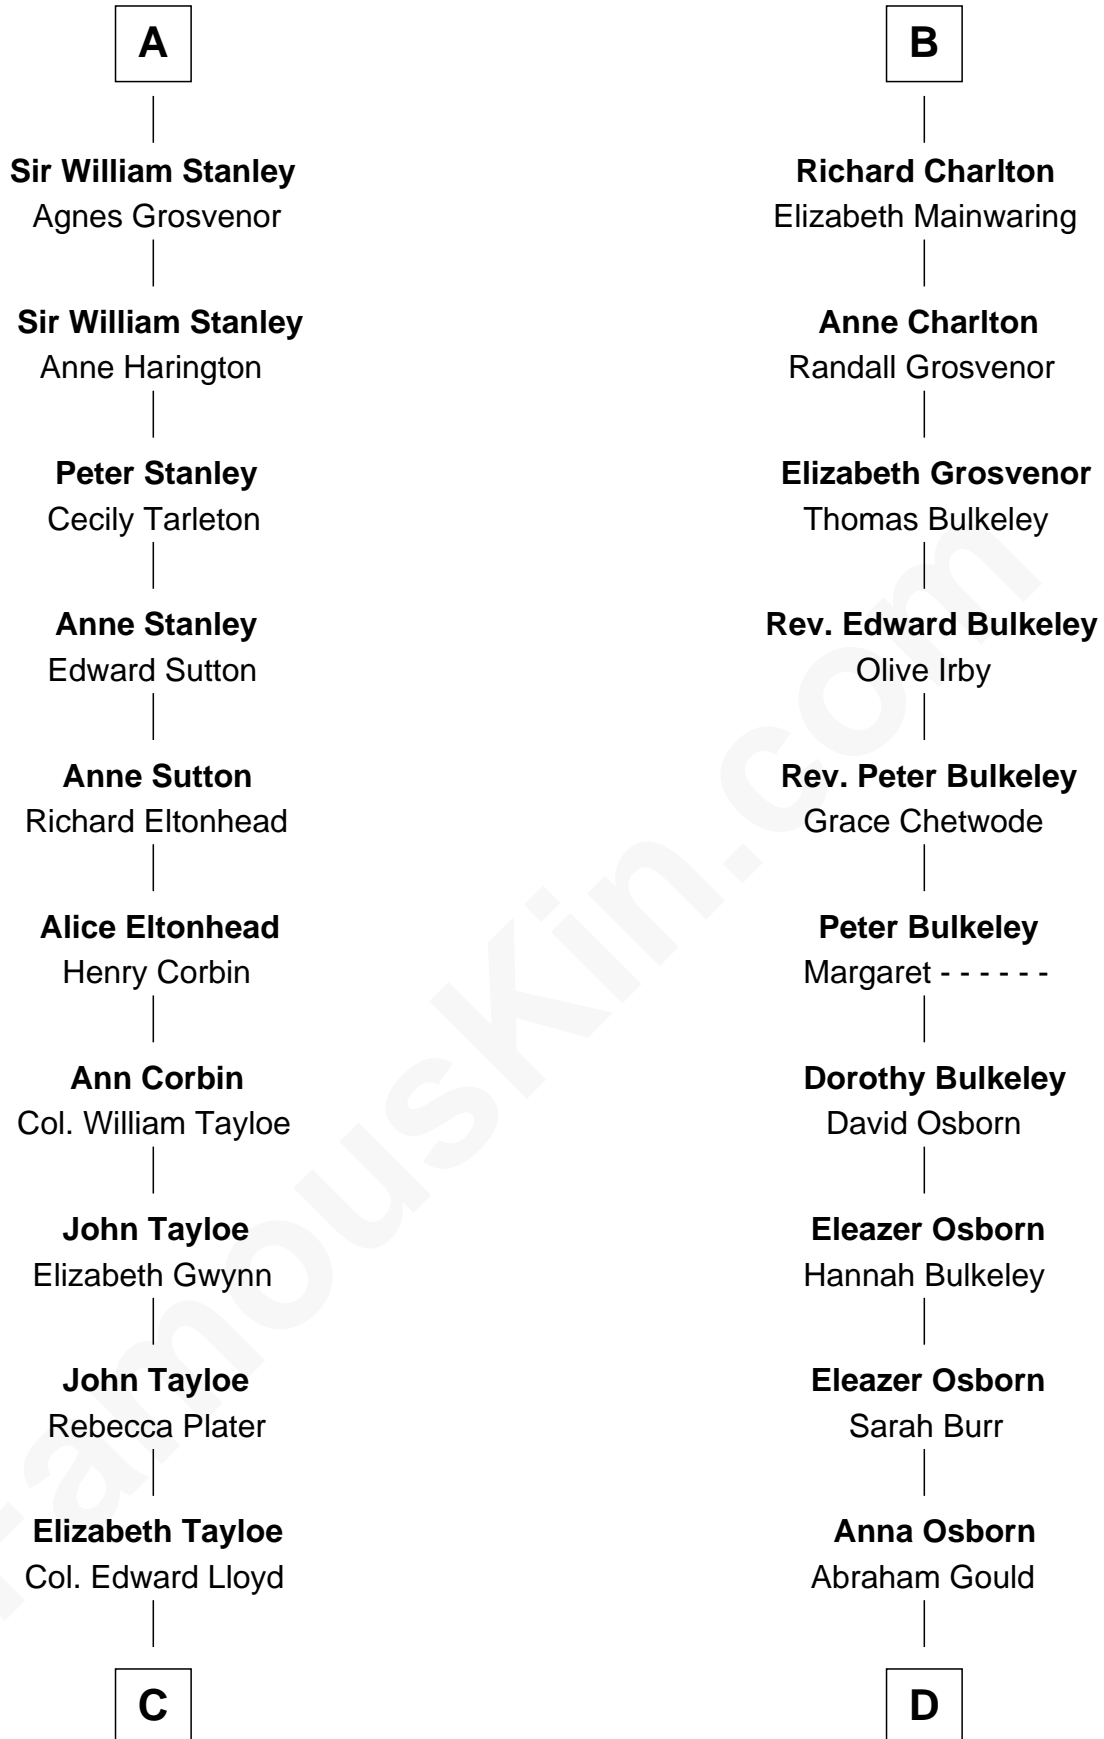

FamousKin.com

Relationship Chart of

Thomas Hunt Morgan

Nobel Prize Winner in Physiology or Medicine

18th cousin 2 times removed of

Jay Gould

American Railroad "Robber Baron"

FamousKin.com