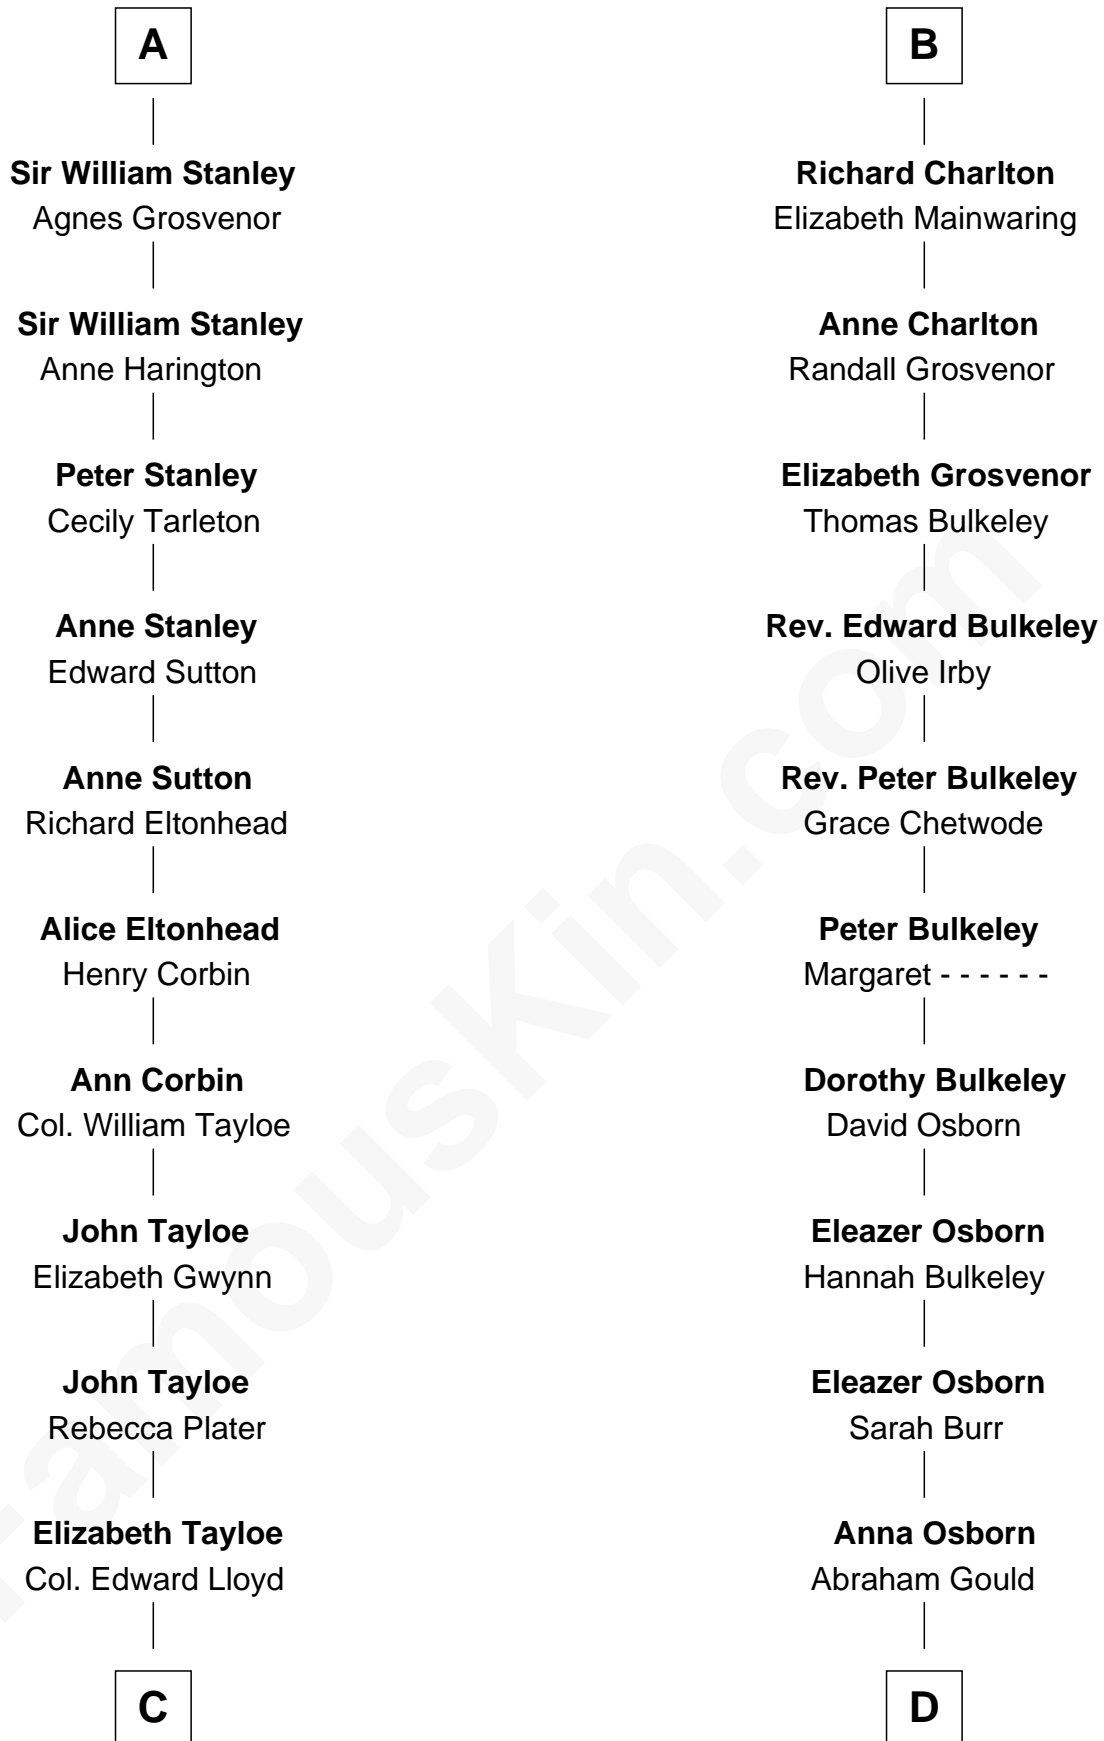

## Relationship Chart of

### Thomas Hunt Morgan

*Nobel Prize Winner in Physiology or Medicine*

**18th cousin 2 times removed of**

**Jay Gould**

*American Railroad "Robber Baron"*

**Nicholas de Segrave**

-----

FamousKin.com