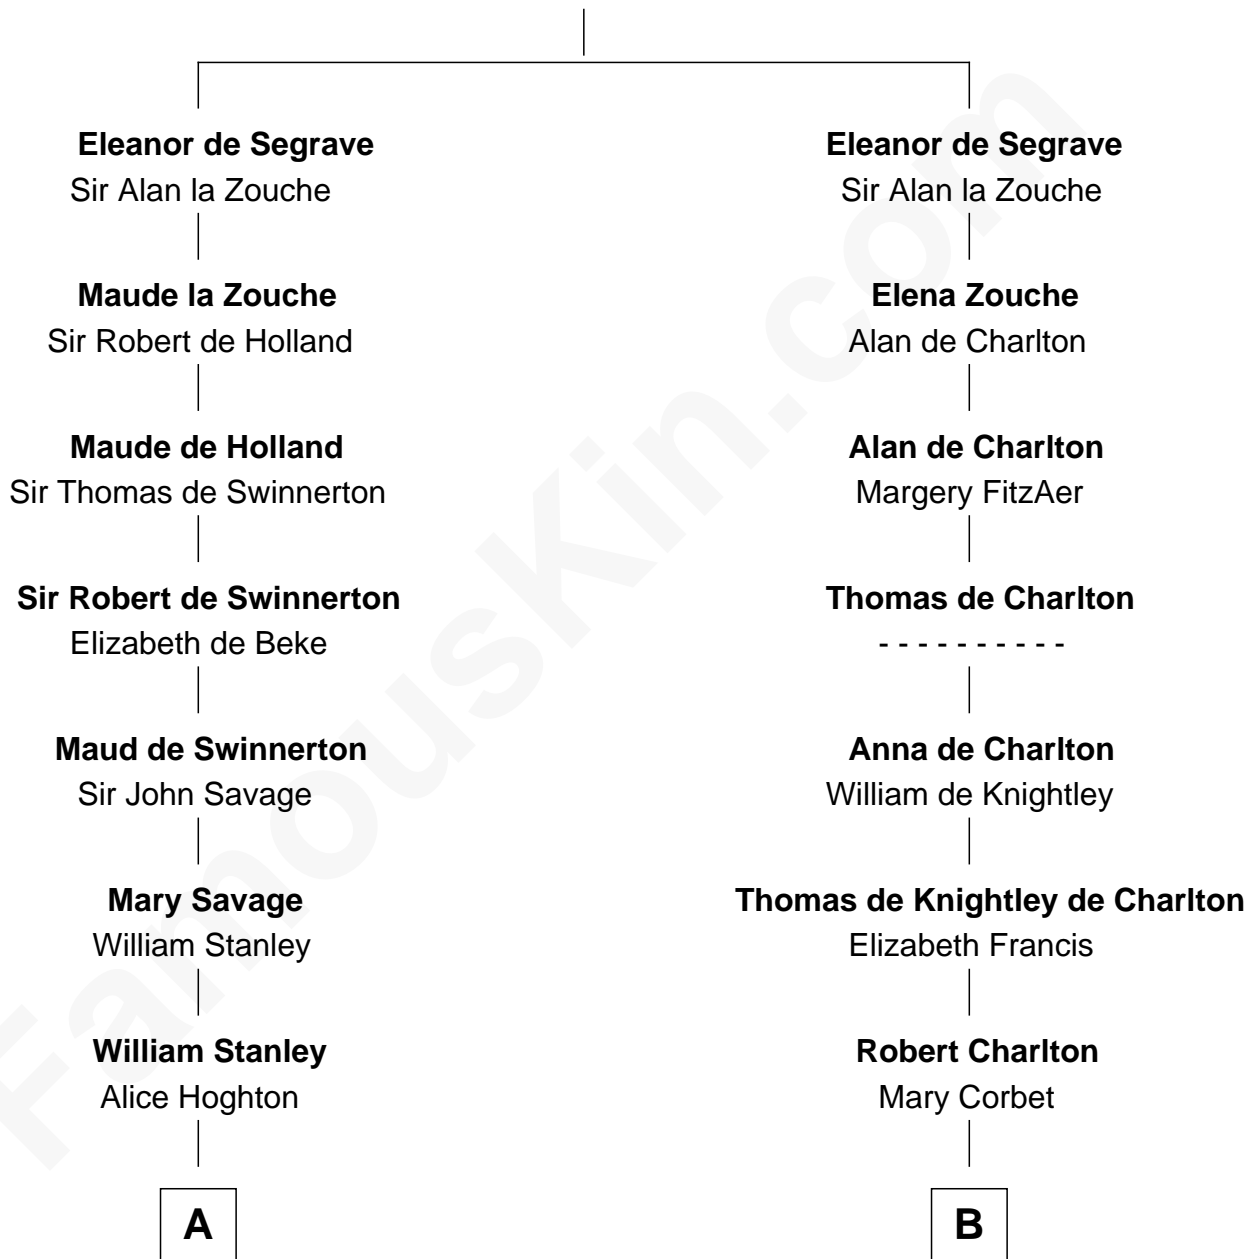

## Relationship Chart of

### Thomas Hunt Morgan

*Nobel Prize Winner in Physiology or Medicine*

**18th cousin 2 times removed of**

**Jay Gould**

*American Railroad "Robber Baron"*

**Nicholas de Segrave**

-----

FamousKin.com