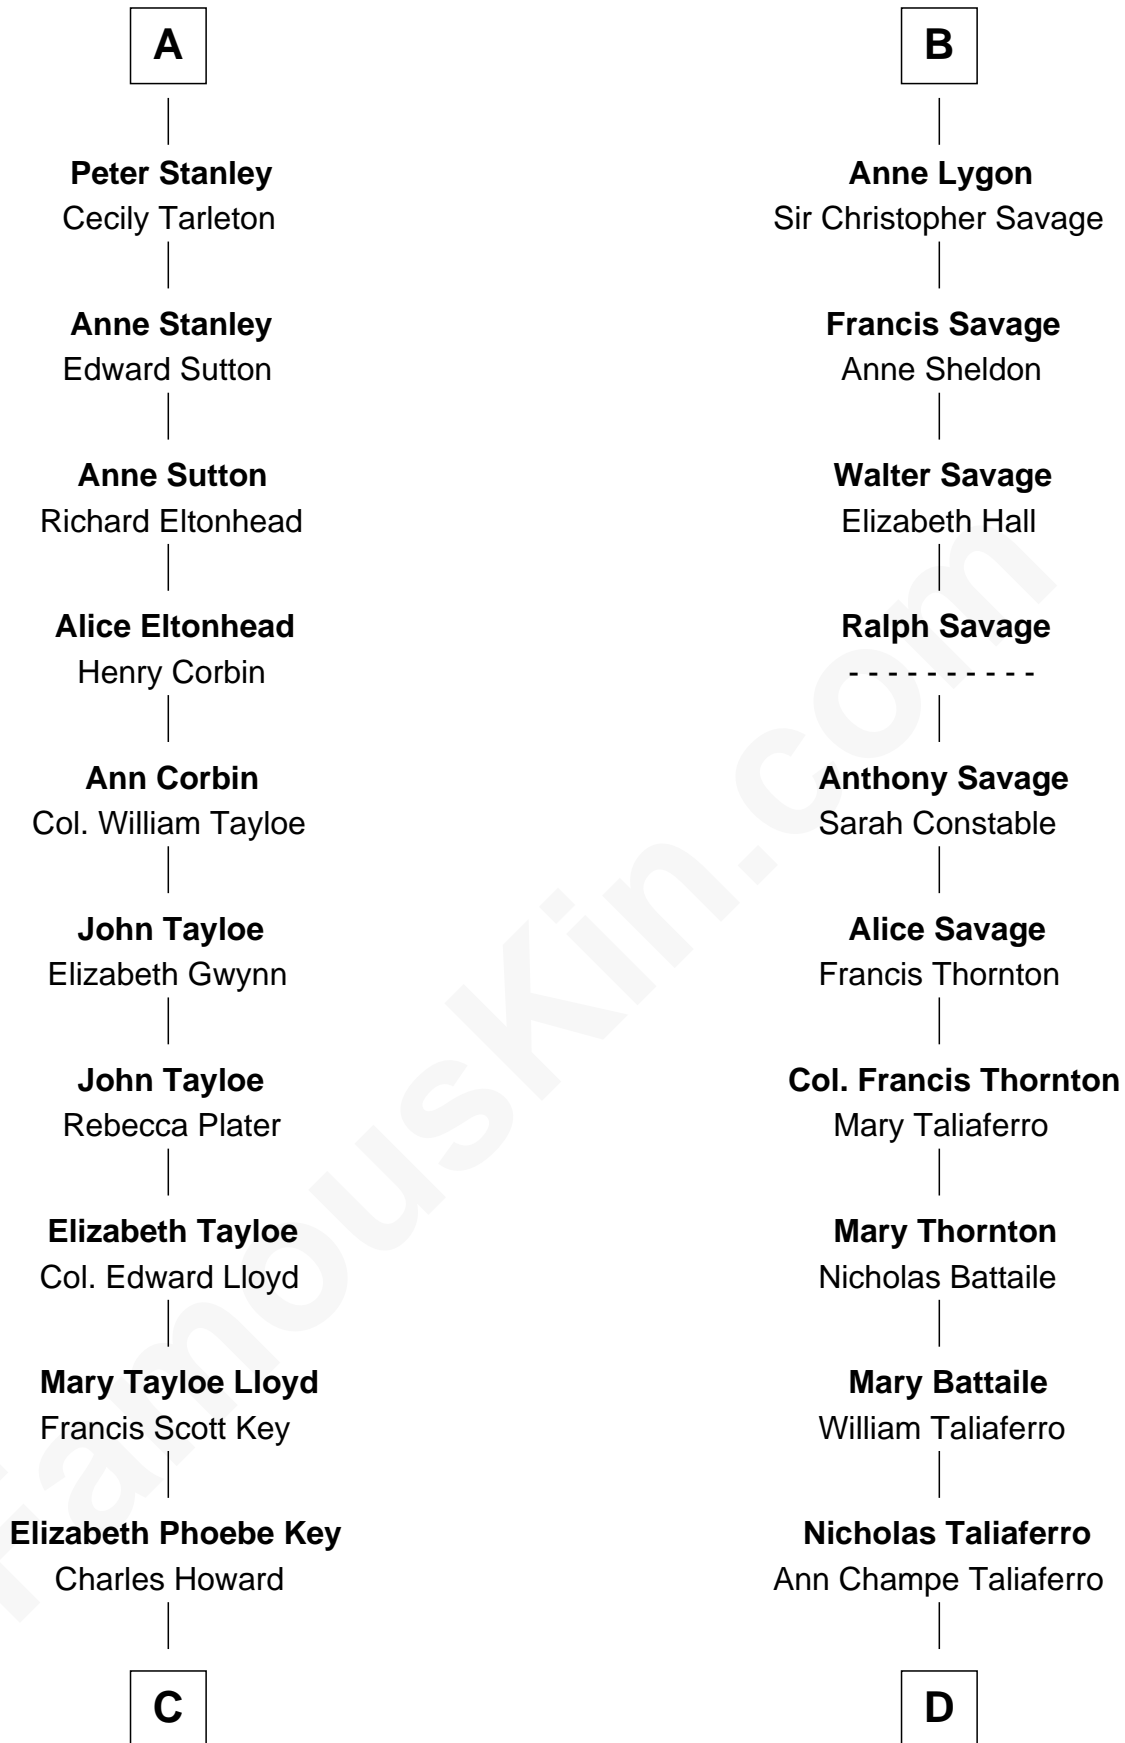

FamousKin.com

Relationship Chart of Thomas Hunt Morgan

Nobel Prize Winner in Physiology or Medicine

18th cousin 2 times removed of

General George C. Marshall

Author of "The Marshall Plan"

C

Ellen Key Howard
Charlton Hunt Morgan

Thomas Hunt Morgan
Nobel Prize Winner

D

Matilda Battaile Taliaferro
Martin Marshall

William Champe Marshall
Susan Myers

George Catlett Marshall
Laura Emily Bradford

General George C. Marshall
U.S. Army - World War II