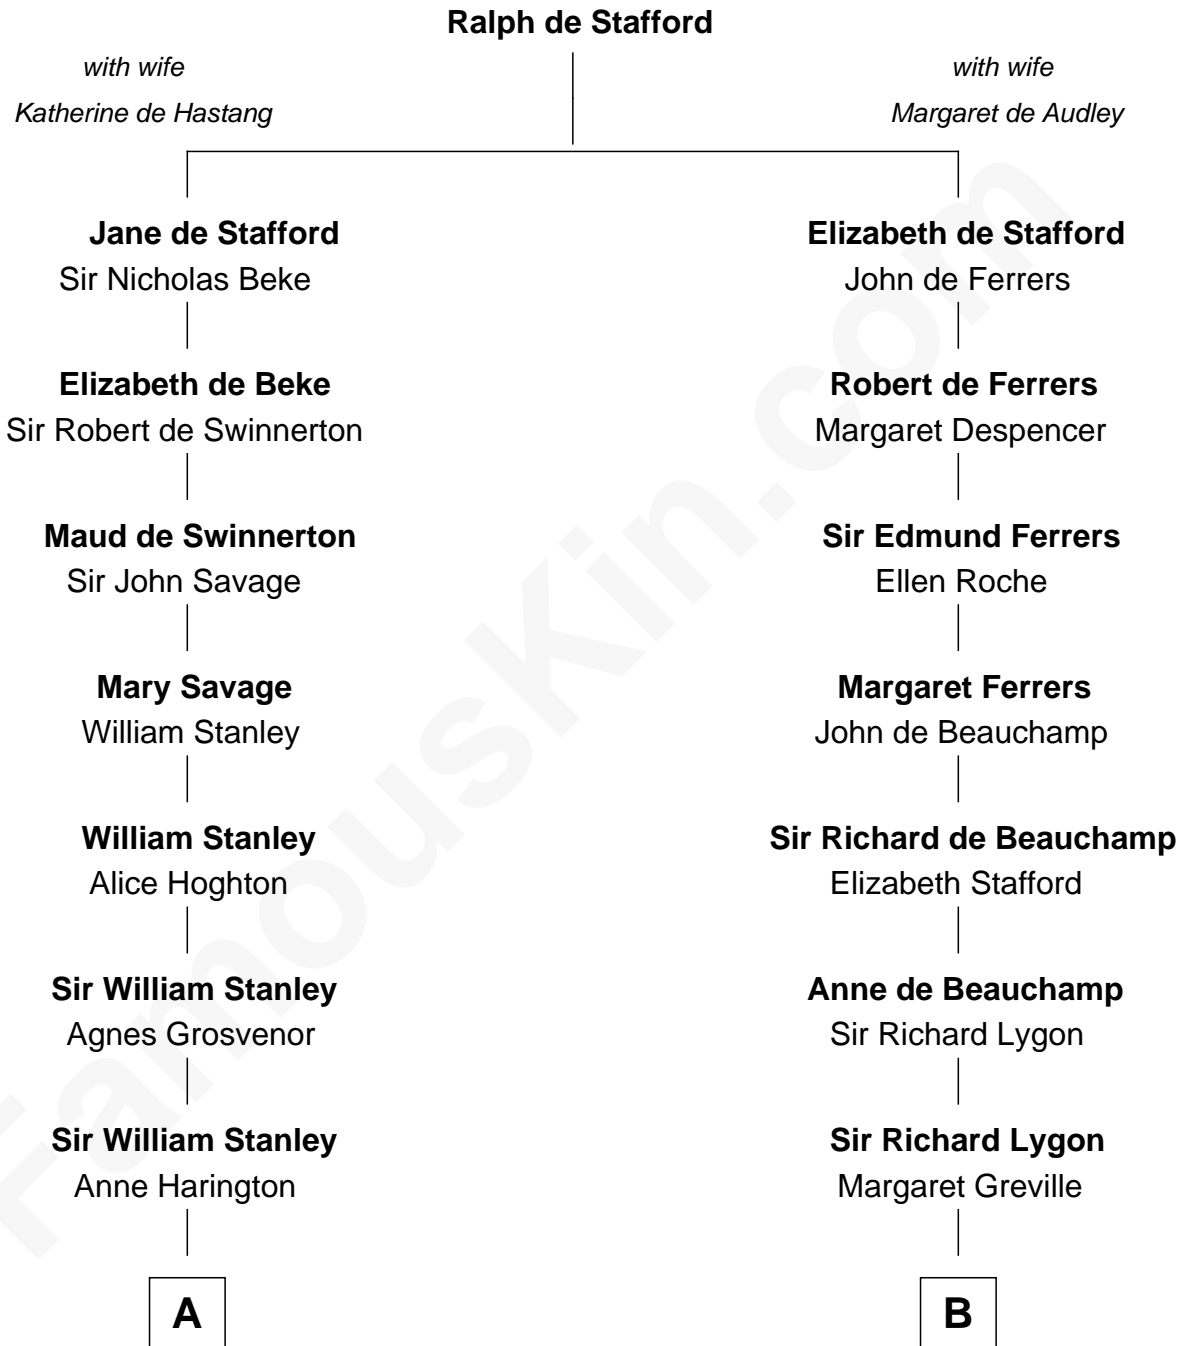

FamousKin.com

Relationship Chart of Thomas Hunt Morgan

Nobel Prize Winner in Physiology or Medicine

18th cousin 2 times removed of

General George C. Marshall

Author of "The Marshall Plan"

C

Ellen Key Howard
Charlton Hunt Morgan

Thomas Hunt Morgan
Nobel Prize Winner

D

Matilda Battaile Taliaferro
Martin Marshall

William Champe Marshall
Susan Myers

George Catlett Marshall
Laura Emily Bradford

General George C. Marshall
U.S. Army - World War II