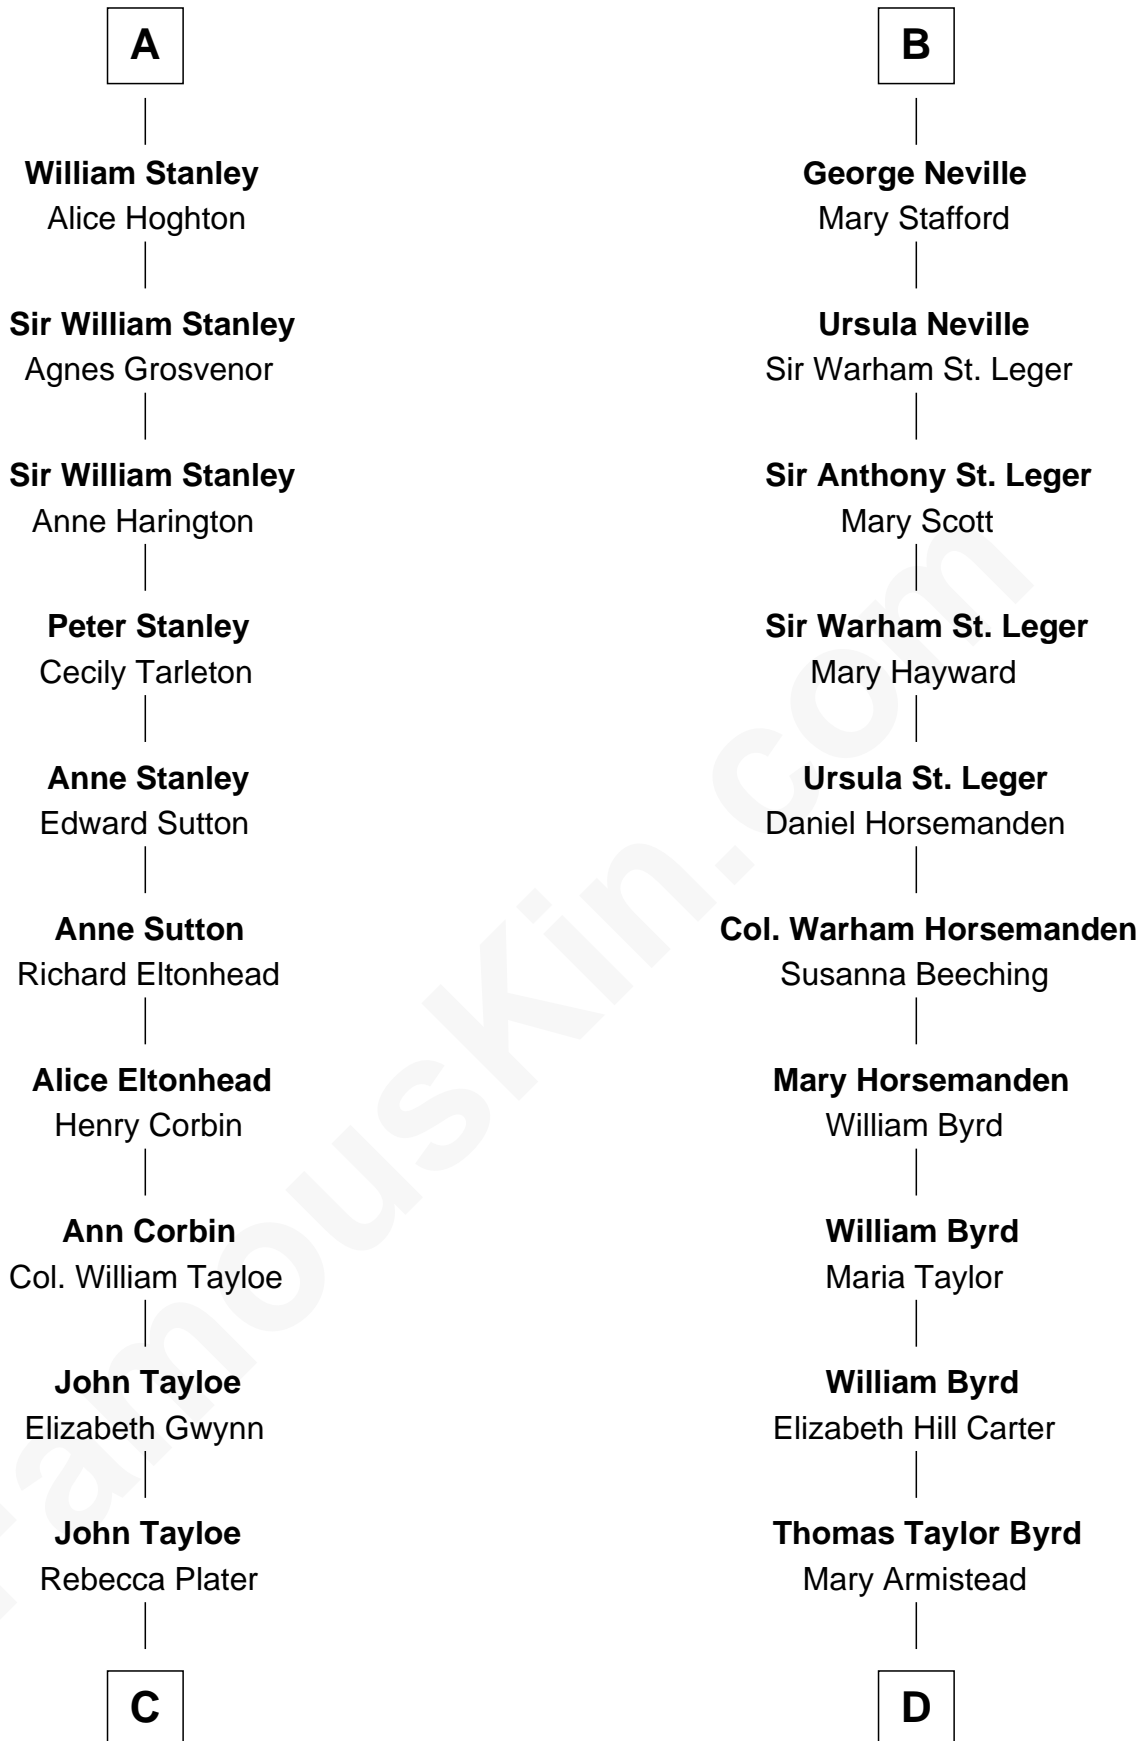

FamousKin.com

Relationship Chart of

Thomas Hunt Morgan

Nobel Prize Winner in Physiology or Medicine

20th cousin 1 time removed of

Harry F. Byrd

50th Governor of Virginia

C

Elizabeth Tayloe
Col. Edward Lloyd

Mary Tayloe Lloyd
Francis Scott Key

Elizabeth Phoebe Key
Charles Howard

Ellen Key Howard
Charlton Hunt Morgan

Thomas Hunt Morgan
Nobel Prize Winner

D

Richard Evelyn Byrd
Anne Harrison