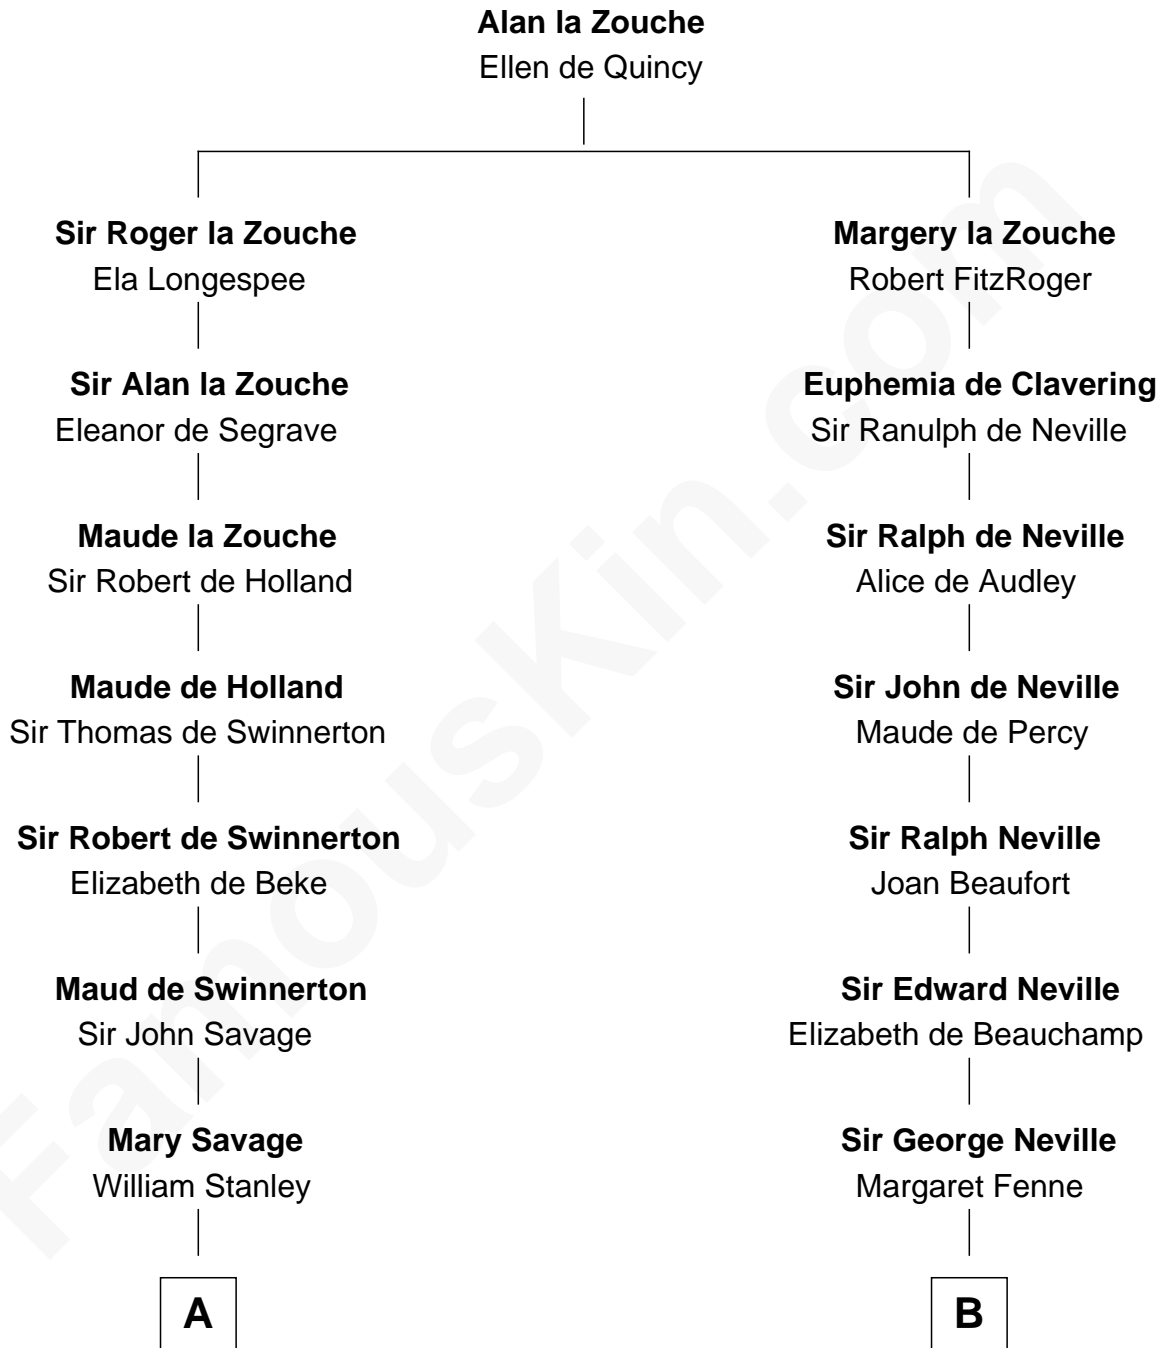

FamousKin.com

Relationship Chart of

Thomas Hunt Morgan

Nobel Prize Winner in Physiology or Medicine

20th cousin 1 time removed of

Harry F. Byrd

50th Governor of Virginia

C

Elizabeth Tayloe
Col. Edward Lloyd

Mary Tayloe Lloyd
Francis Scott Key

Elizabeth Phoebe Key
Charles Howard

Ellen Key Howard
Charlton Hunt Morgan

Thomas Hunt Morgan
Nobel Prize Winner

D

Richard Evelyn Byrd
Anne Harrison