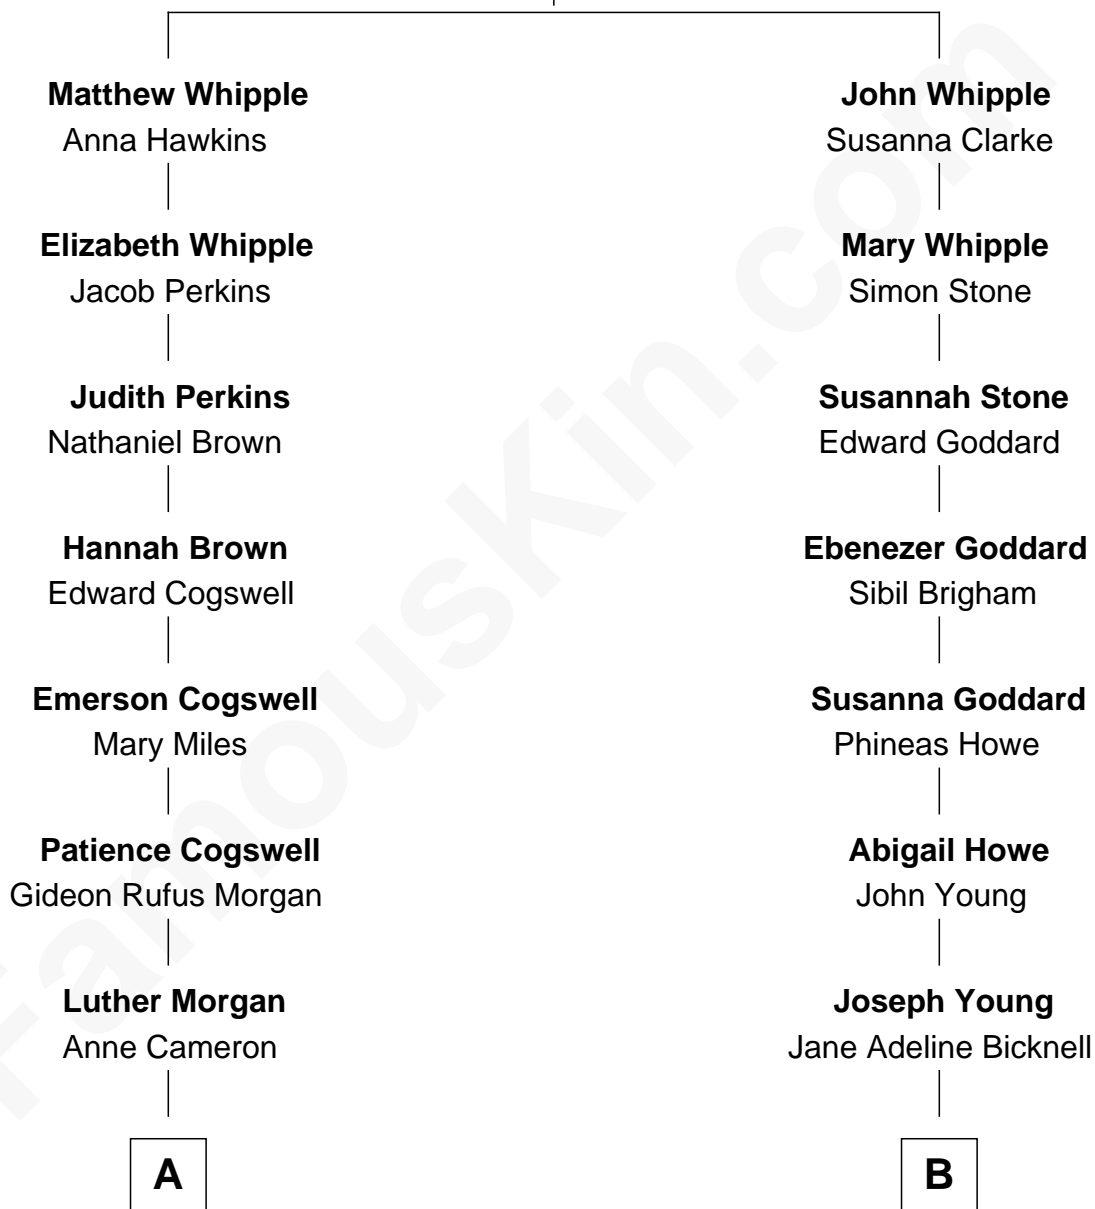

FamousKin.com

Relationship Chart of

Thomas Hunt Morgan

Nobel Prize Winner in Physiology or Medicine

9th cousin 2 times removed of

Steve Young

NFL Hall of Fame Quarterback

Matthew Whipple

Joan - - - - -

Steve Young photo by [Marianne O'Leary](#) (CC BY 2.0)