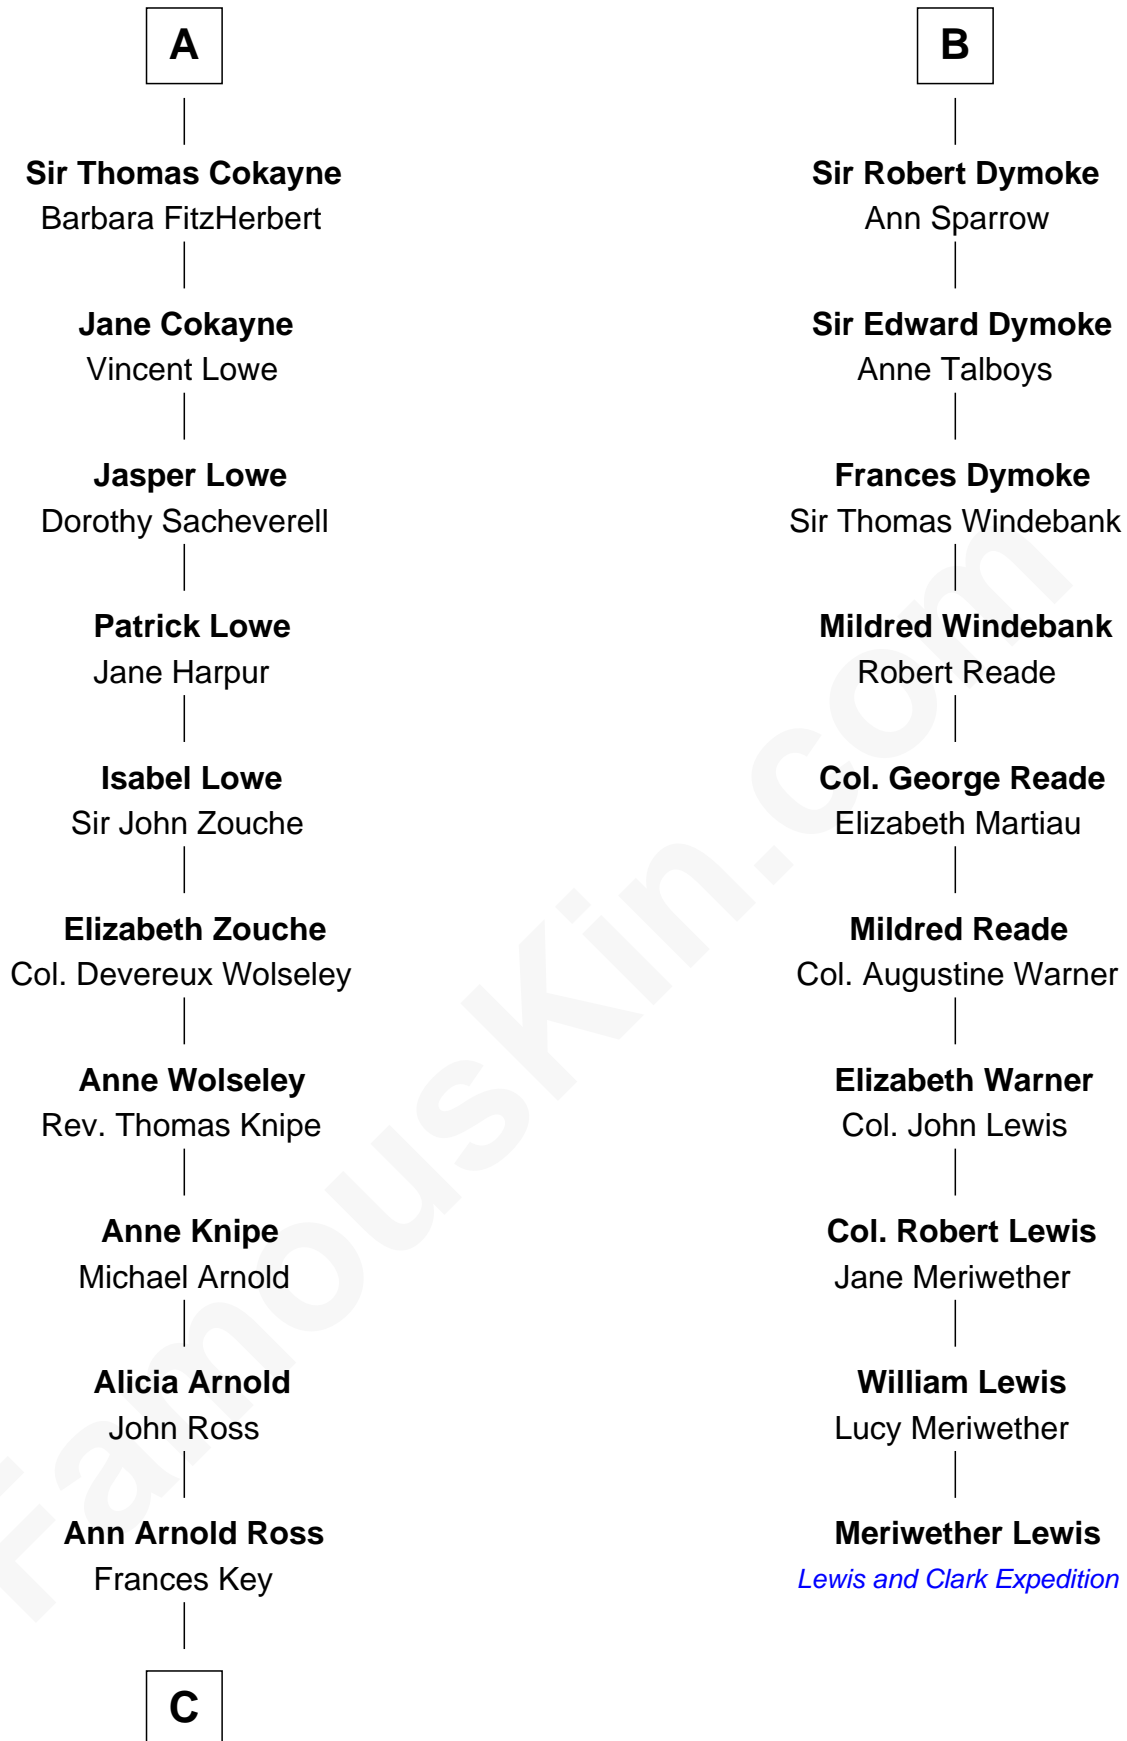

## Relationship Chart of

### Thomas Hunt Morgan

*Nobel Prize Winner in Physiology or Medicine*

16th cousin 5 times removed of

### Meriwether Lewis

*Lewis and Clark Expedition*

**Sir Robert de Ros**

Isabel de Aubeney

**C**

—  
**John Ross Key**

Anne Phebe Penn Dagworthy Charlton

—  
**Francis Scott Key**

Mary Tayloe Lloyd

—  
**Elizabeth Phoebe Key**

Charles Howard

—  
**Ellen Key Howard**

Charlton Hunt Morgan

—  
**Thomas Hunt Morgan**

*Nobel Prize Winner*