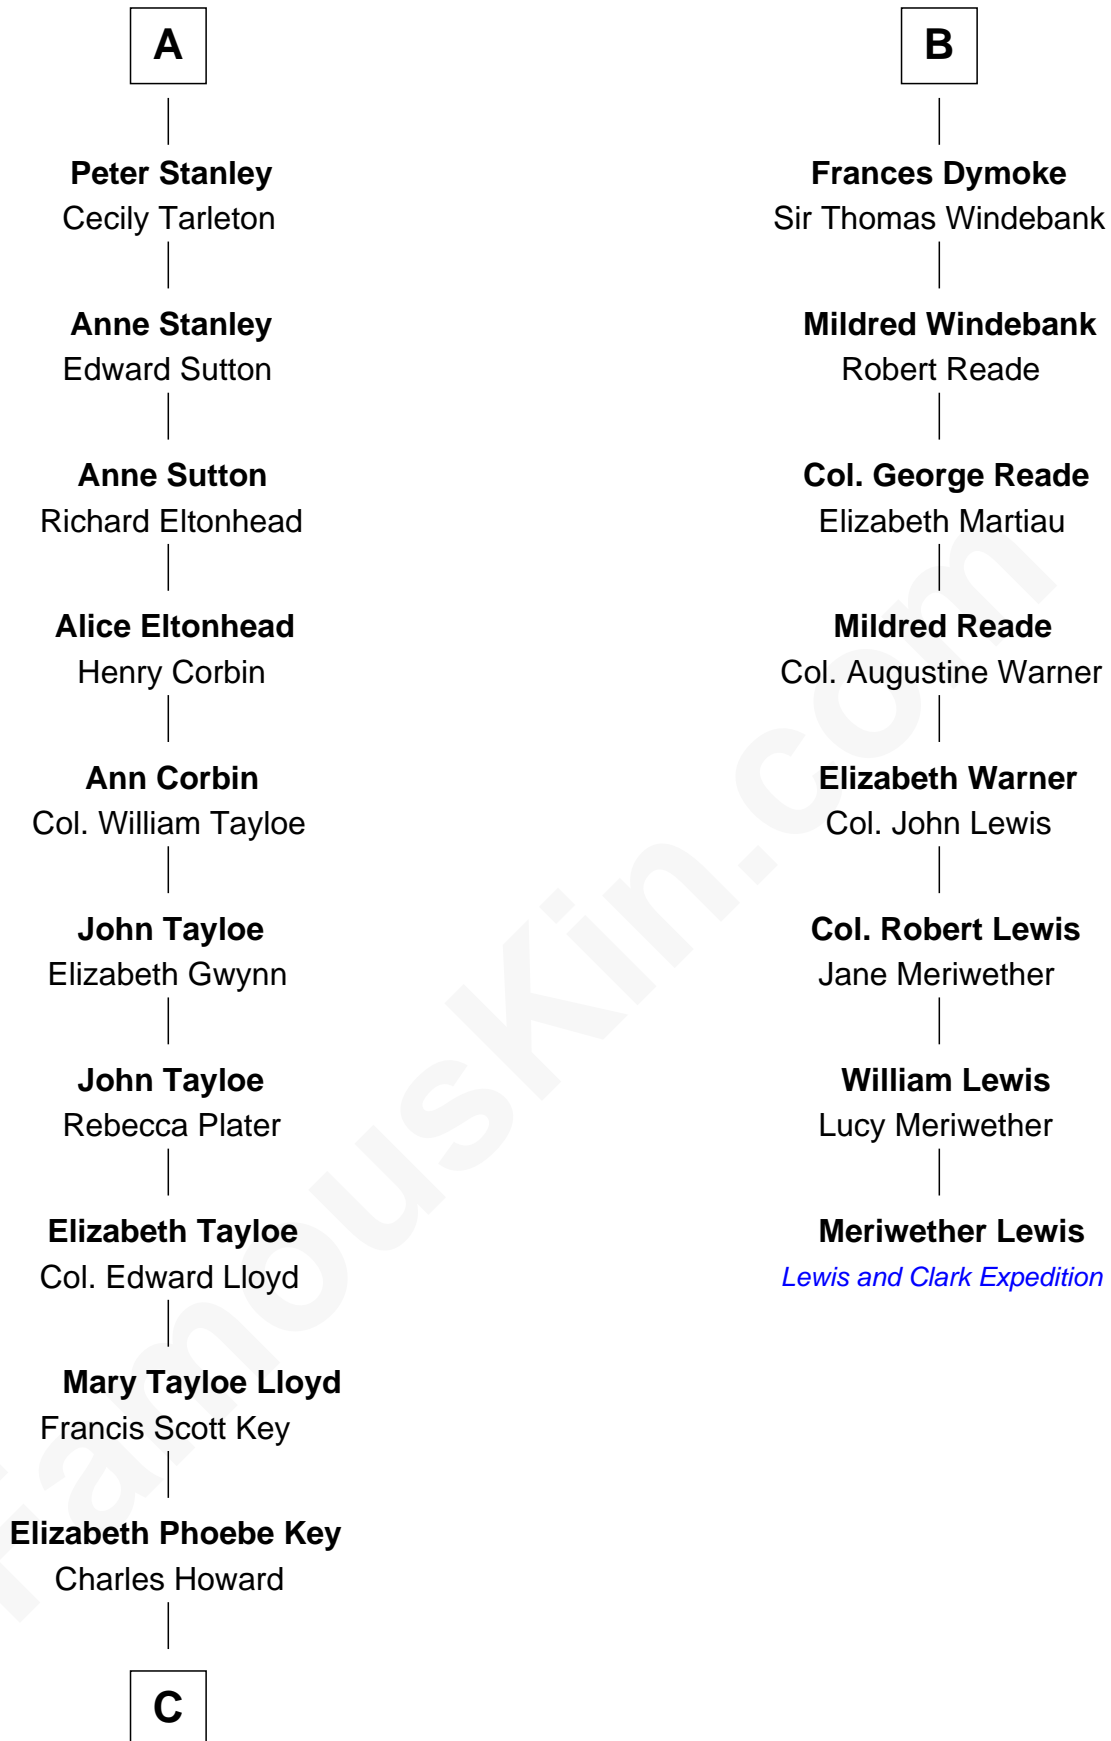

FamousKin.com

Relationship Chart of

Thomas Hunt Morgan

Nobel Prize Winner in Physiology or Medicine

14th cousin 4 times removed of

Meriwether Lewis

Lewis and Clark Expedition

C

—
Ellen Key Howard
Charlton Hunt Morgan

—
Thomas Hunt Morgan
Nobel Prize Winner

FamousKin.com