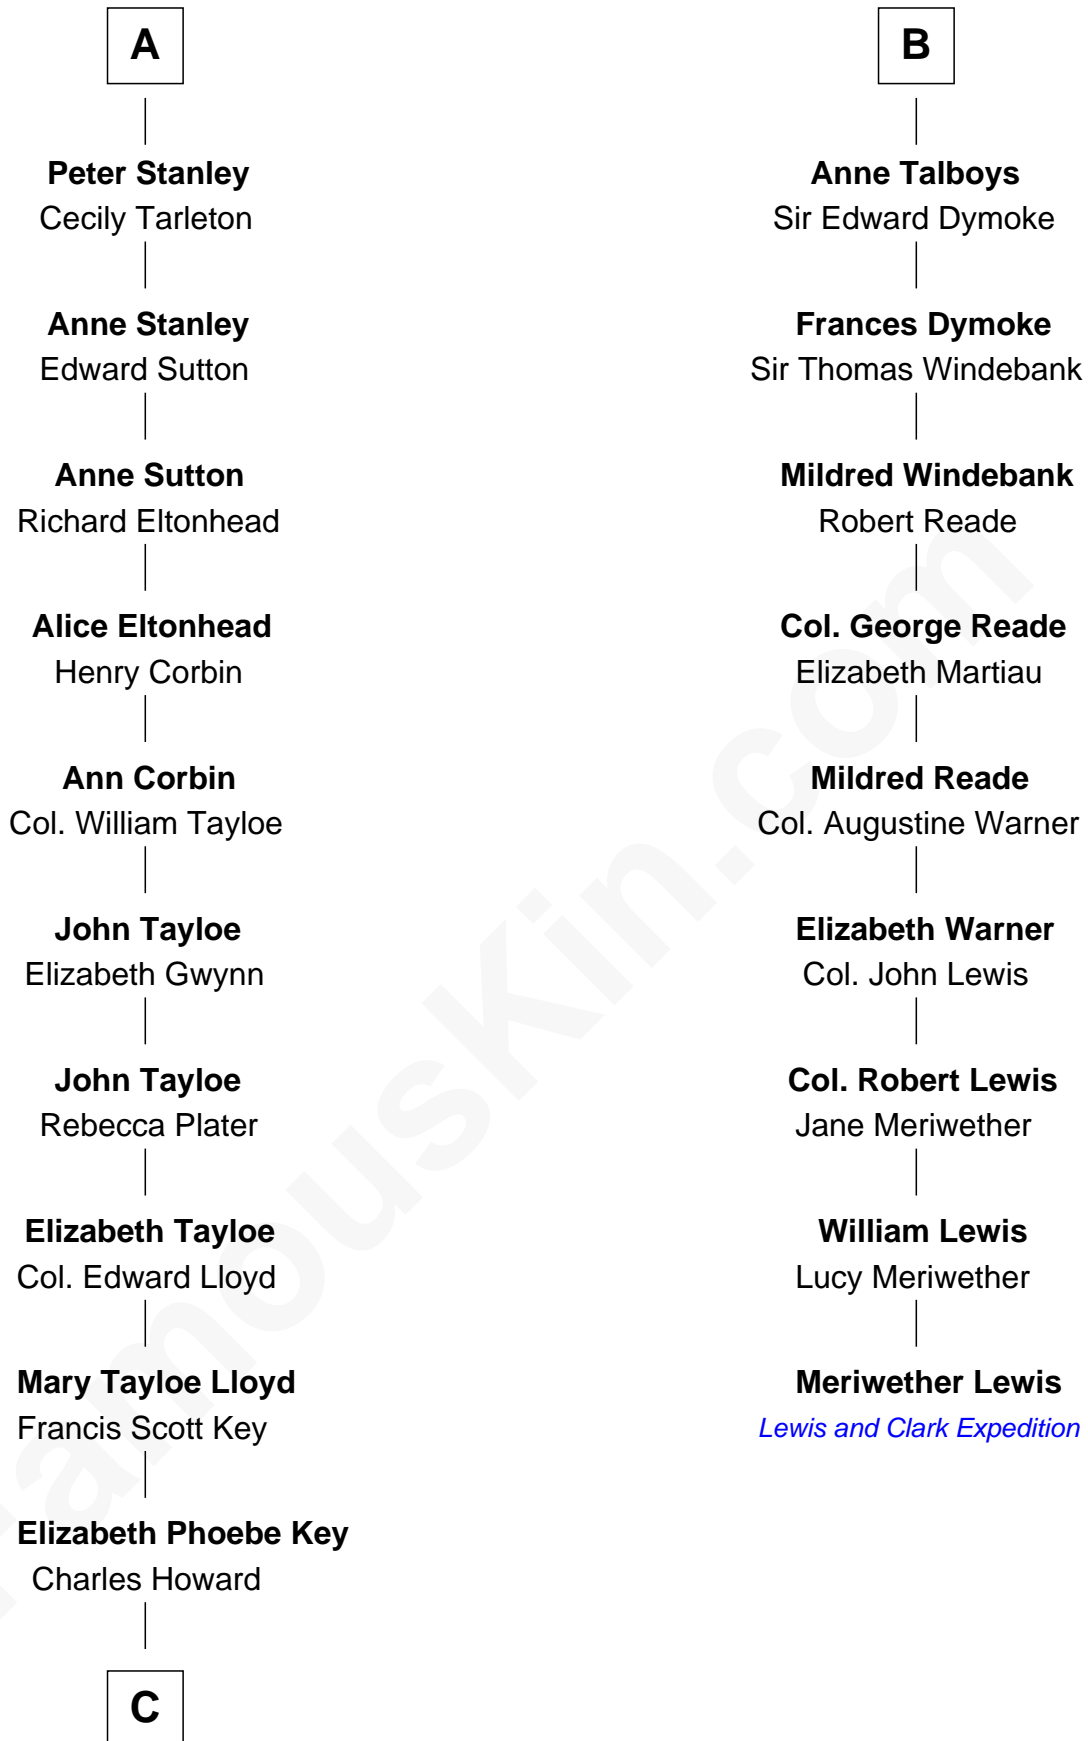

## Relationship Chart of

### Thomas Hunt Morgan

*Nobel Prize Winner in Physiology or Medicine*

15th cousin 3 times removed of

**Meriwether Lewis**

*Lewis and Clark Expedition*

**Sir Robert de Holland**

Maude la Zouche

**C**

—  
**Ellen Key Howard**  
Charlton Hunt Morgan

—  
**Thomas Hunt Morgan**  
*Nobel Prize Winner*

FamousKin.com