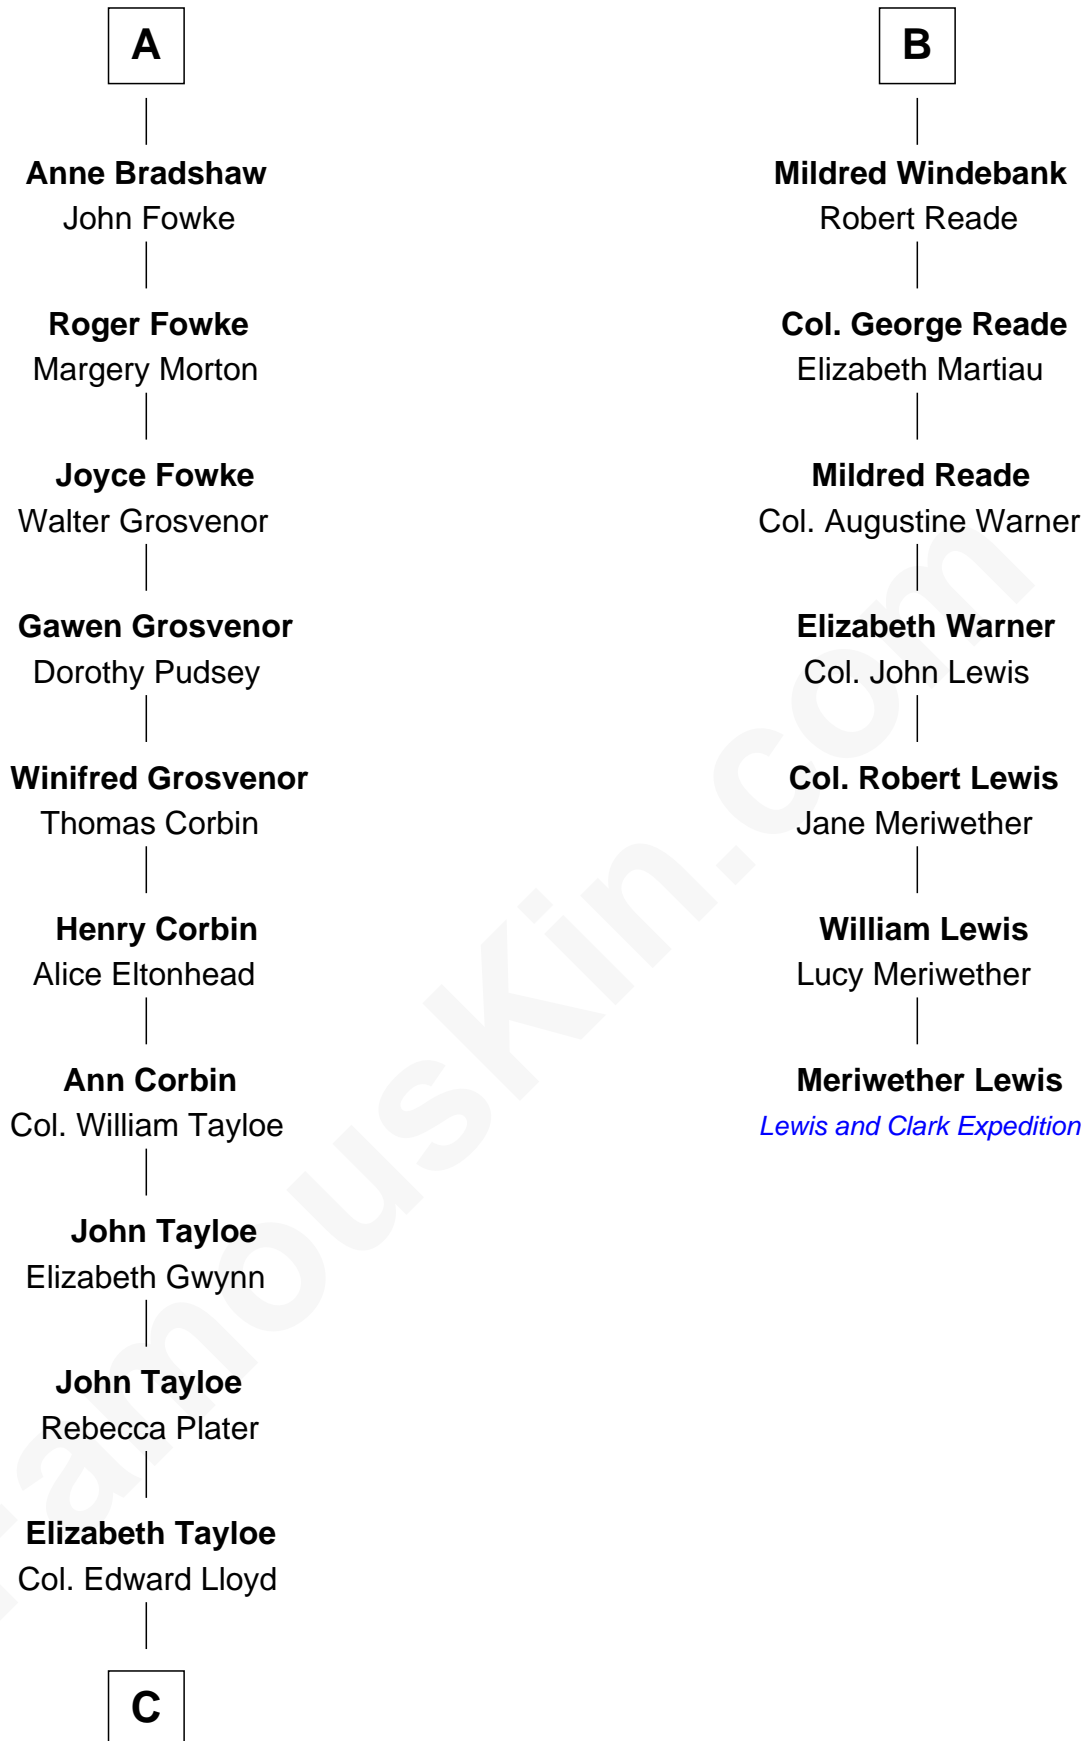

## Relationship Chart of Thomas Hunt Morgan

*Nobel Prize Winner in Physiology or Medicine*

13th cousin 7 times removed of

**Meriwether Lewis**

*Lewis and Clark Expedition*

**C**

—  
**Mary Tayloe Lloyd**

Francis Scott Key