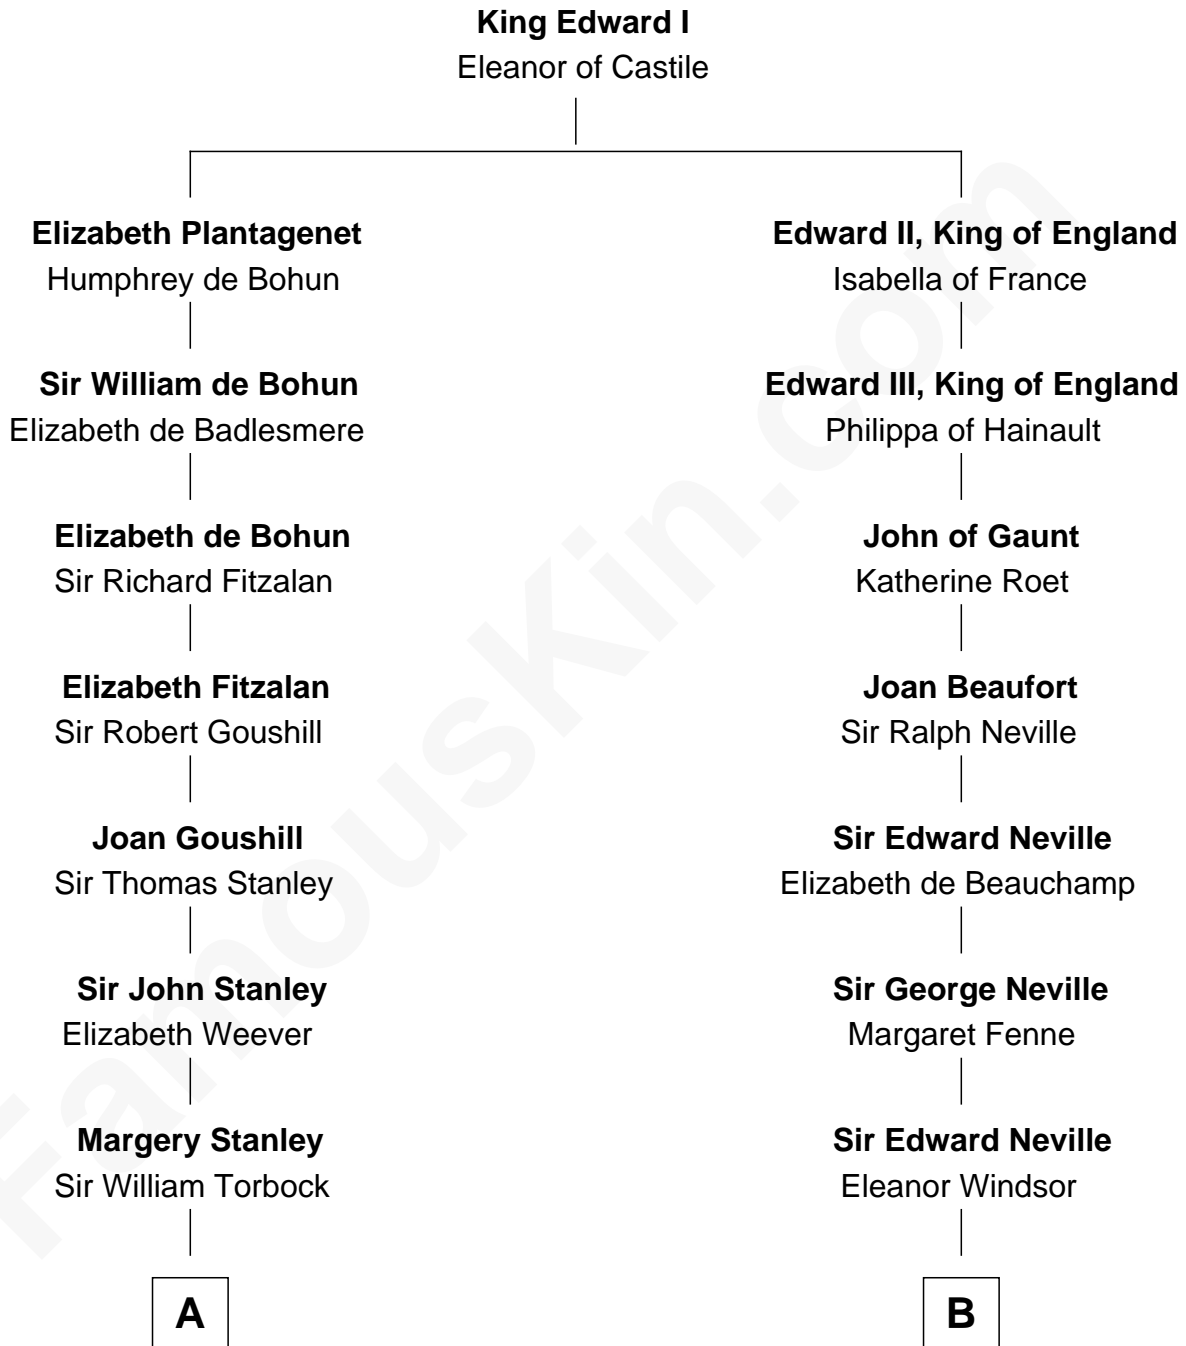

FamousKin.com

Relationship Chart of Thomas Hunt Morgan

Nobel Prize Winner in Physiology or Medicine

17th cousin 2 times removed of

Lytton Strachey

Author and Co-Founder of Bloomsbury Group

C

Elizabeth Phoebe Key

Charles Howard

Ellen Key Howard

Charlton Hunt Morgan

Thomas Hunt Morgan

Nobel Prize Winner

FamousKin.com