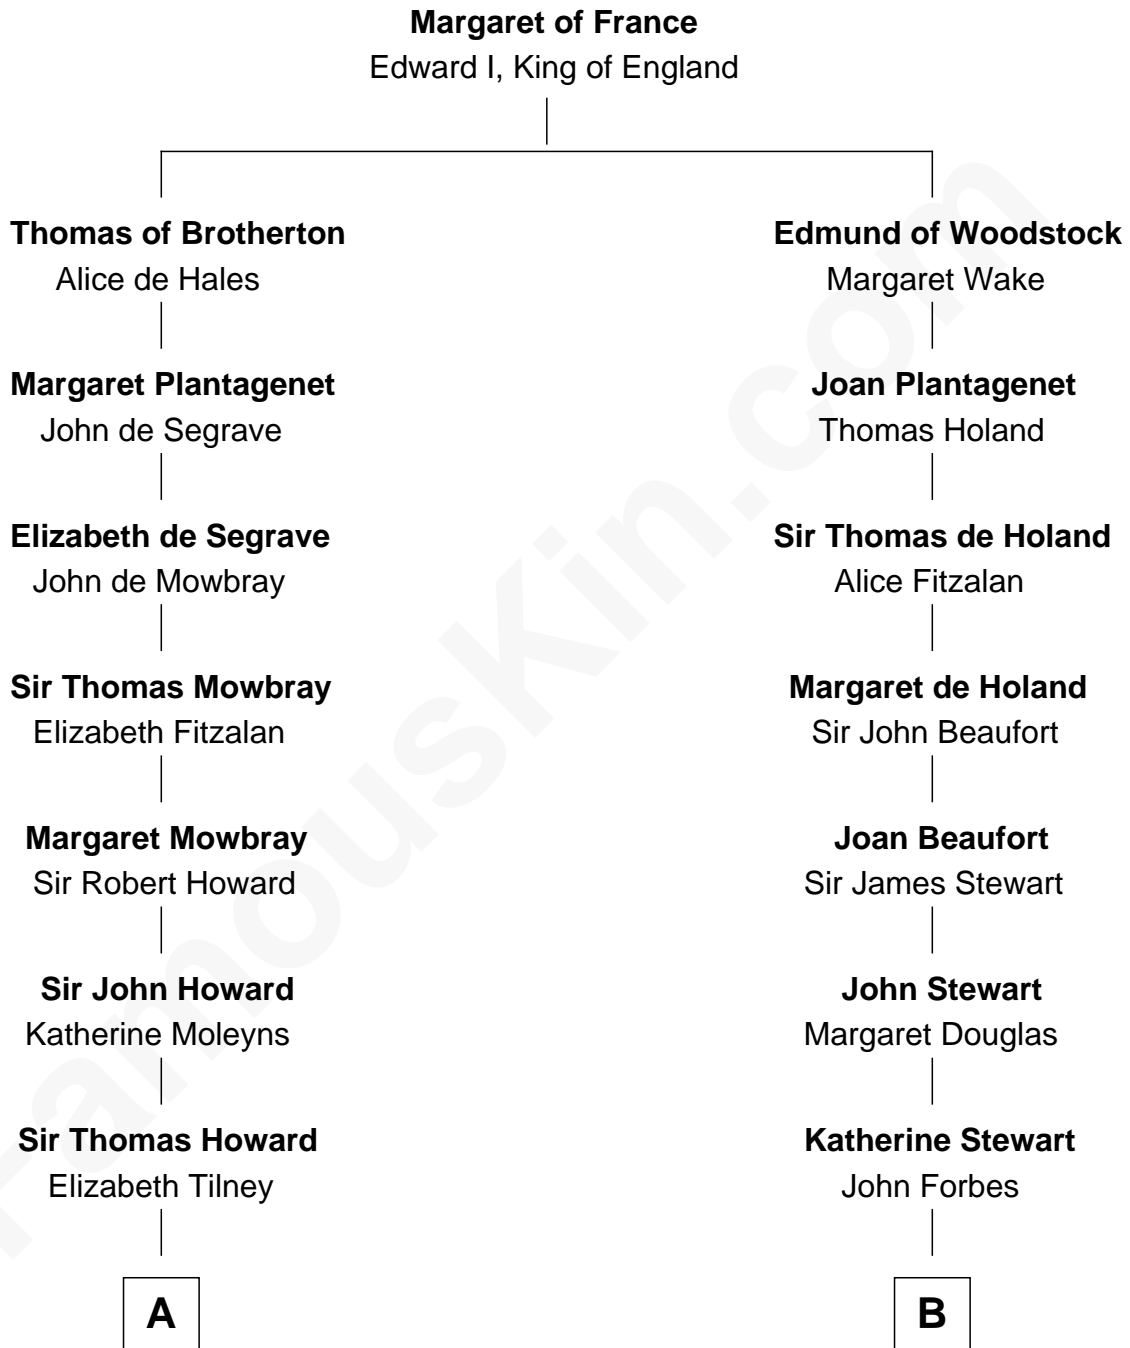

FamousKin.com

Relationship Chart of

Thomas Hunt Morgan

Nobel Prize Winner in Physiology or Medicine

18th cousin 3 times removed of

Lytton Strachey

Author and Co-Founder of Bloomsbury Group

C

John Ross Key

Anne Phebe Penn Dagworthy Charlton

Francis Scott Key

Mary Tayloe Lloyd

Elizabeth Phoebe Key

Charles Howard

Ellen Key Howard

Charlton Hunt Morgan