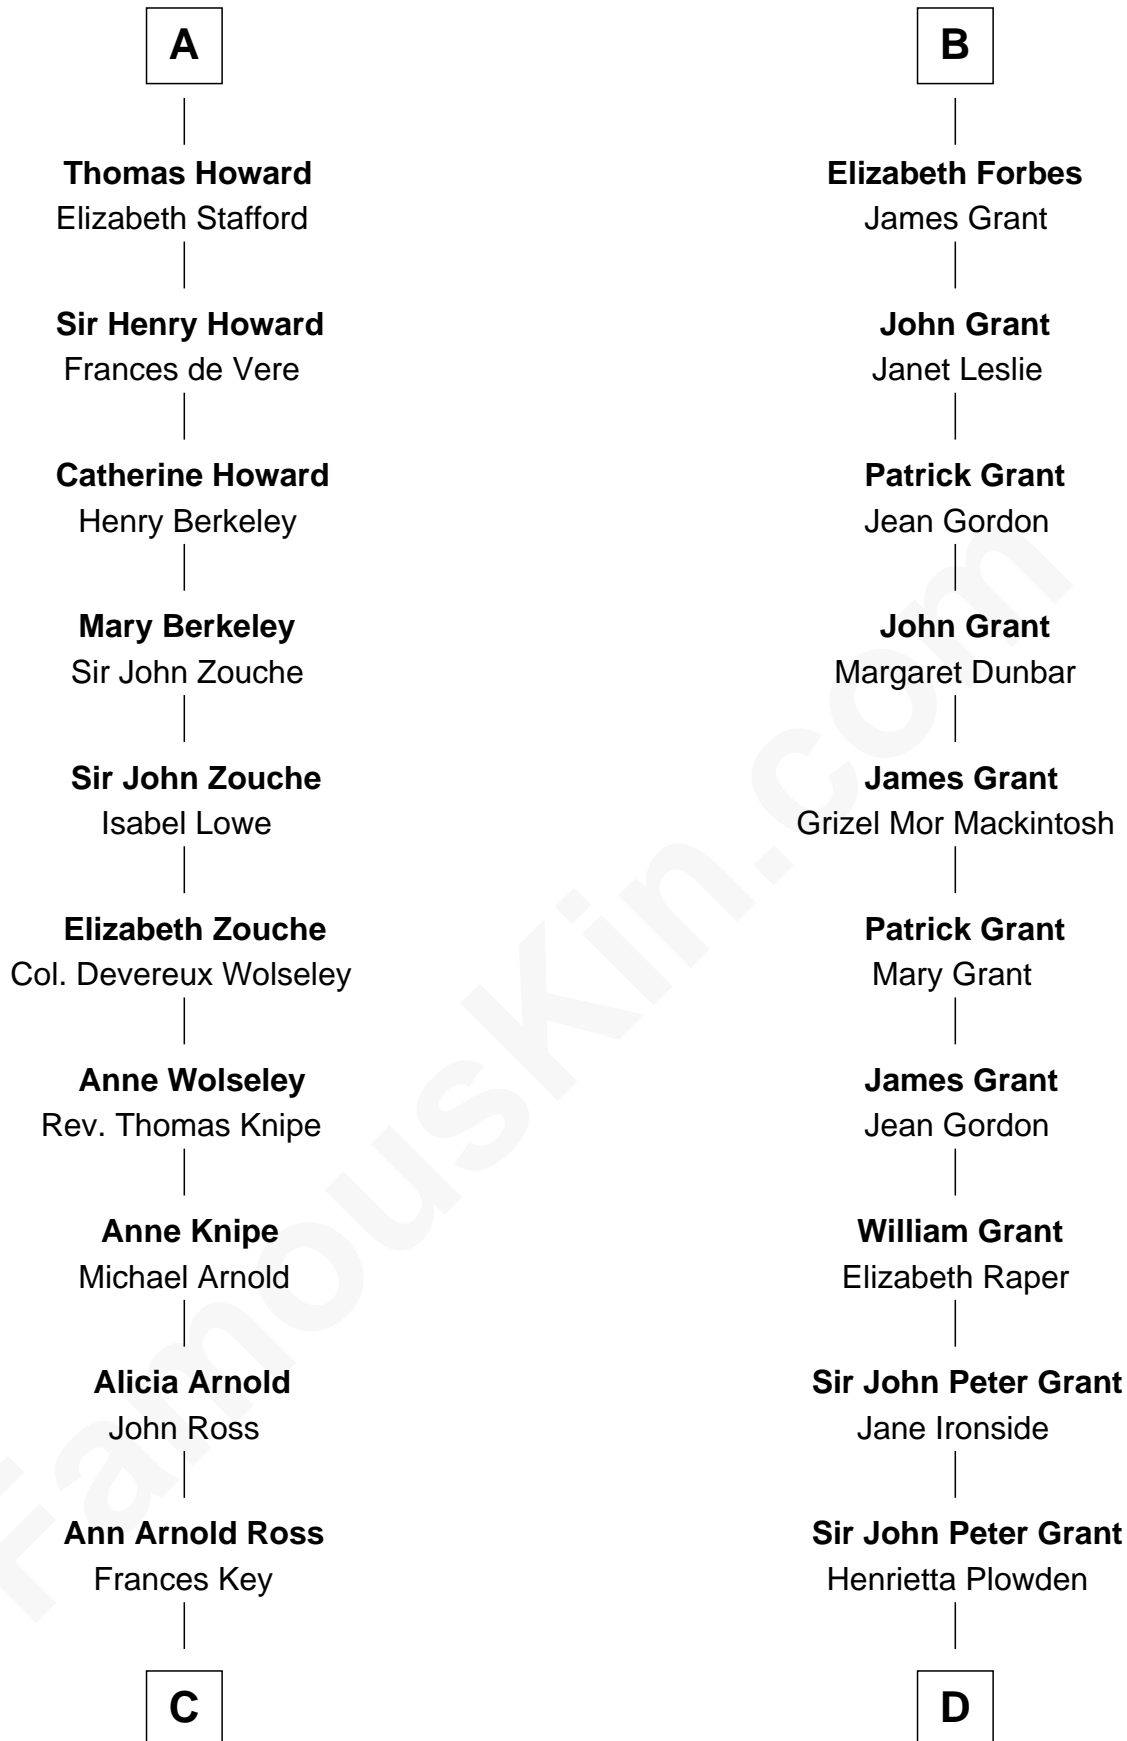

FamousKin.com

Relationship Chart of

Thomas Hunt Morgan

Nobel Prize Winner in Physiology or Medicine

18th cousin 3 times removed of

Lytton Strachey

Author and Co-Founder of Bloomsbury Group

C

John Ross Key

Anne Phebe Penn Dagworthy Charlton

Francis Scott Key

Mary Tayloe Lloyd

Elizabeth Phoebe Key

Charles Howard

Ellen Key Howard

Charlton Hunt Morgan