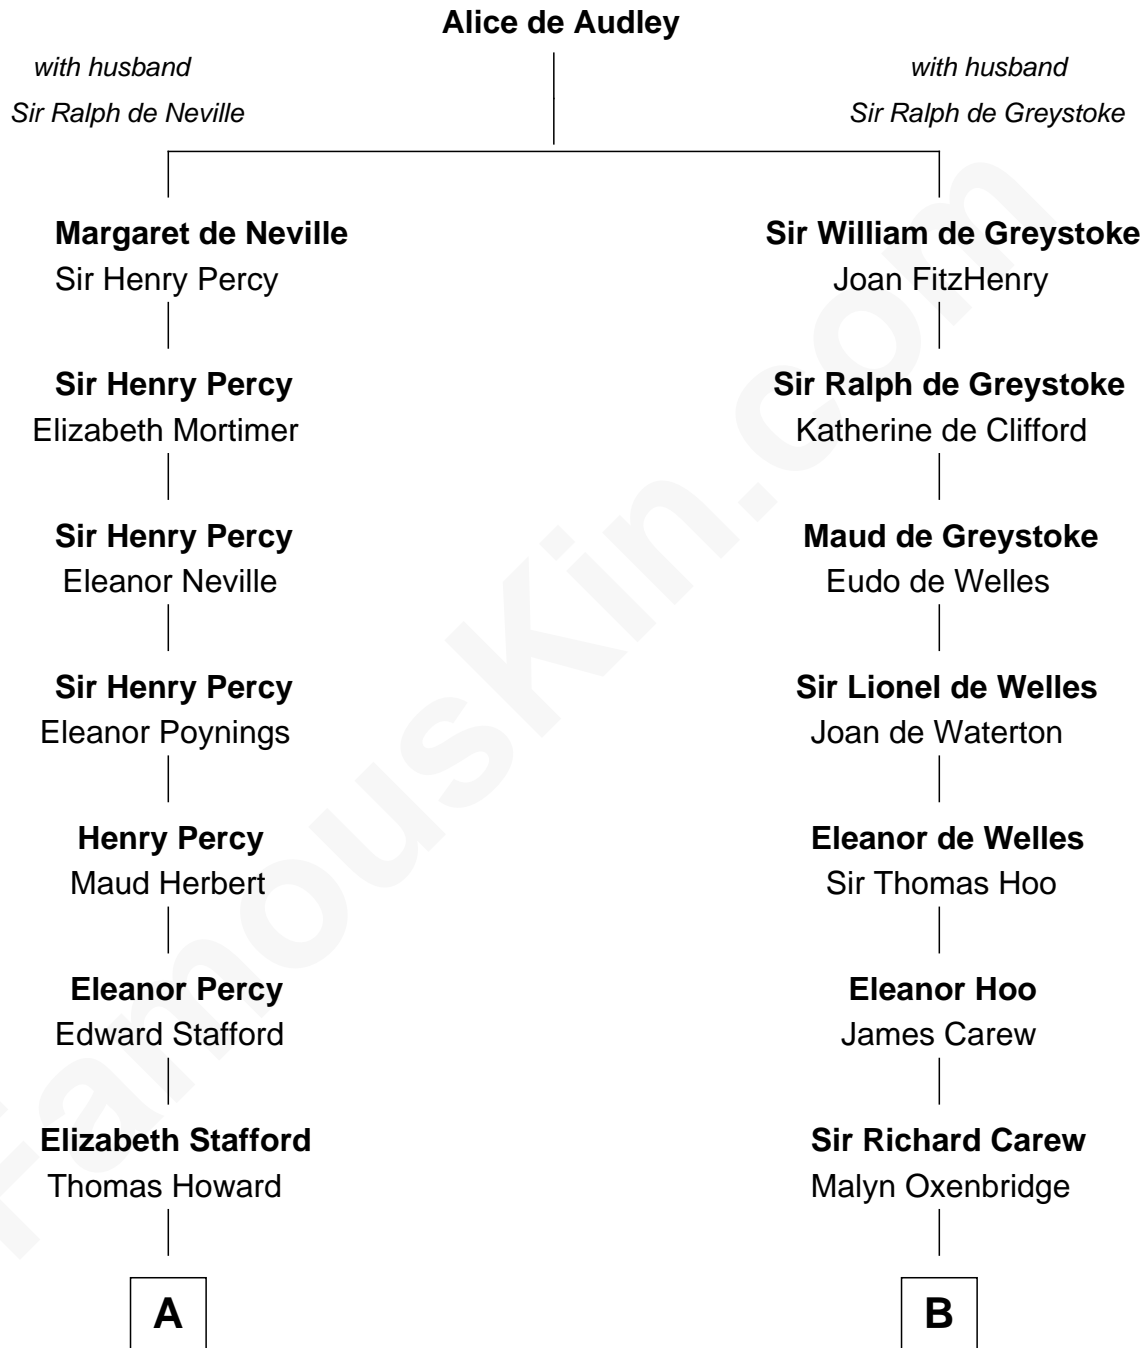

## Relationship Chart of

### Thomas Hunt Morgan

*Nobel Prize Winner in Physiology or Medicine*

18th cousin 2 times removed of

**Joan Fontaine**

*Movie Actress*

**A**

**Sir Henry Howard**

Frances de Vere

**Catherine Howard**

Henry Berkeley

**Mary Berkeley**

Sir John Zouche

**Sir John Zouche**

Isabel Lowe

**Elizabeth Zouche**

Col. Devereux Wolseley