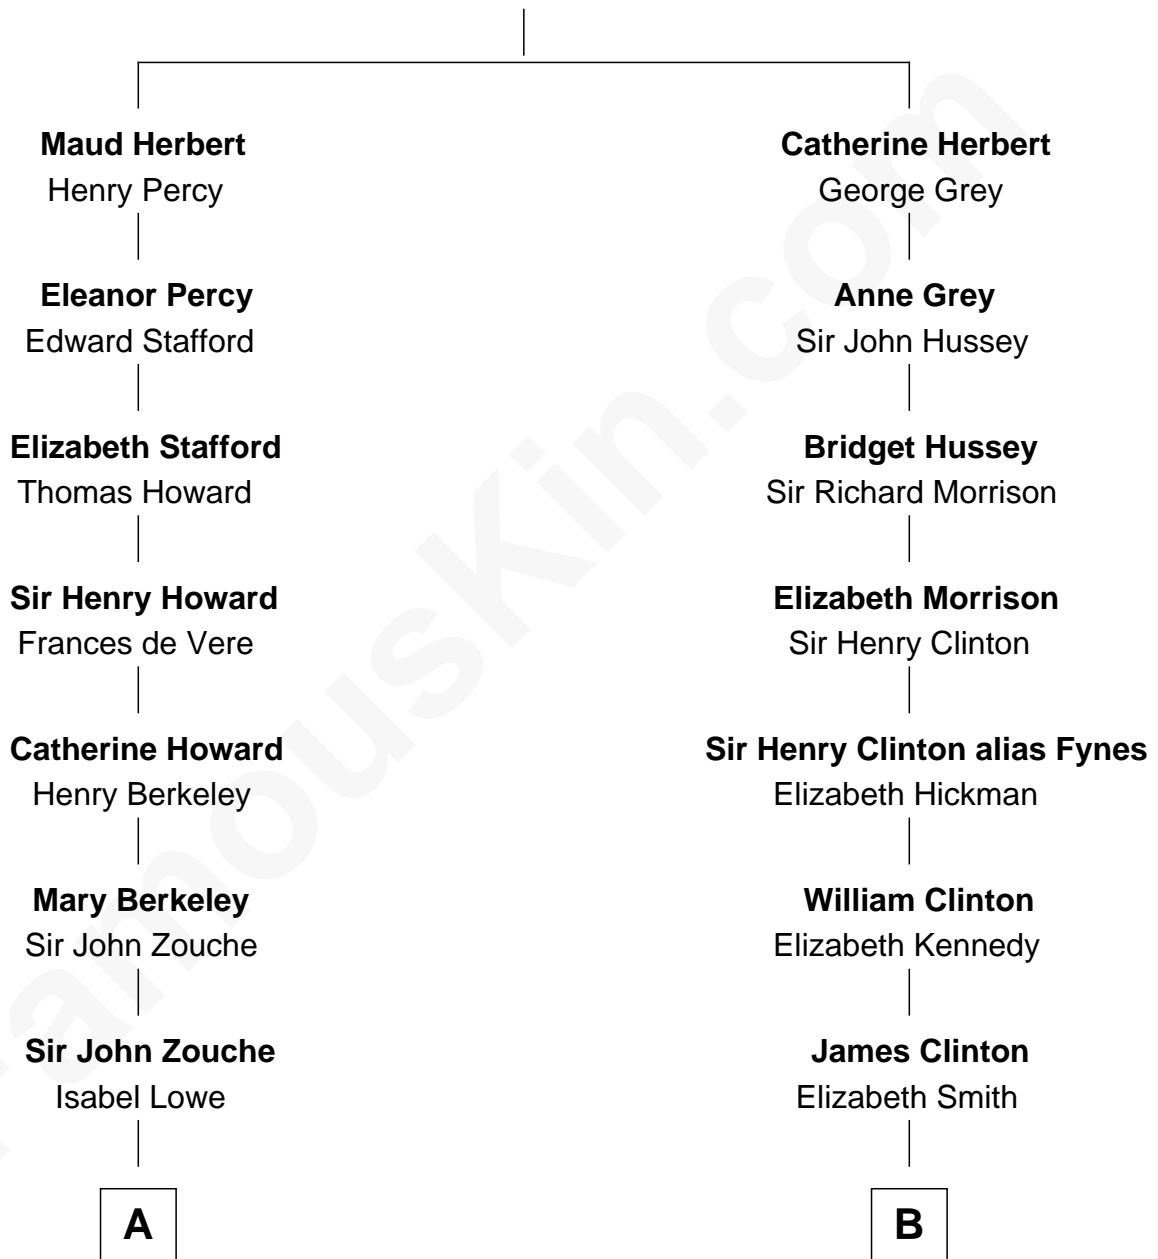

FamousKin.com

Relationship Chart of Thomas Hunt Morgan

Nobel Prize Winner in Physiology or Medicine

8th cousin 8 times removed of

George Clinton

4th U.S. Vice President

William Herbert
Anne Devereux

A

Elizabeth Zouche
Col. Devereux Wolseley

Anne Wolseley
Rev. Thomas Knipe

Anne Knipe
Michael Arnold

Alicia Arnold
John Ross

Ann Arnold Ross
Frances Key

John Ross Key
Anne Phebe Penn Dagworthy Charlton

Francis Scott Key
Mary Tayloe Lloyd

Elizabeth Phoebe Key
Charles Howard

Ellen Key Howard
Charlton Hunt Morgan

Thomas Hunt Morgan
Nobel Prize Winner

B

Charles Clinton
Elizabeth Denniston

George Clinton
4th U.S. Vice President