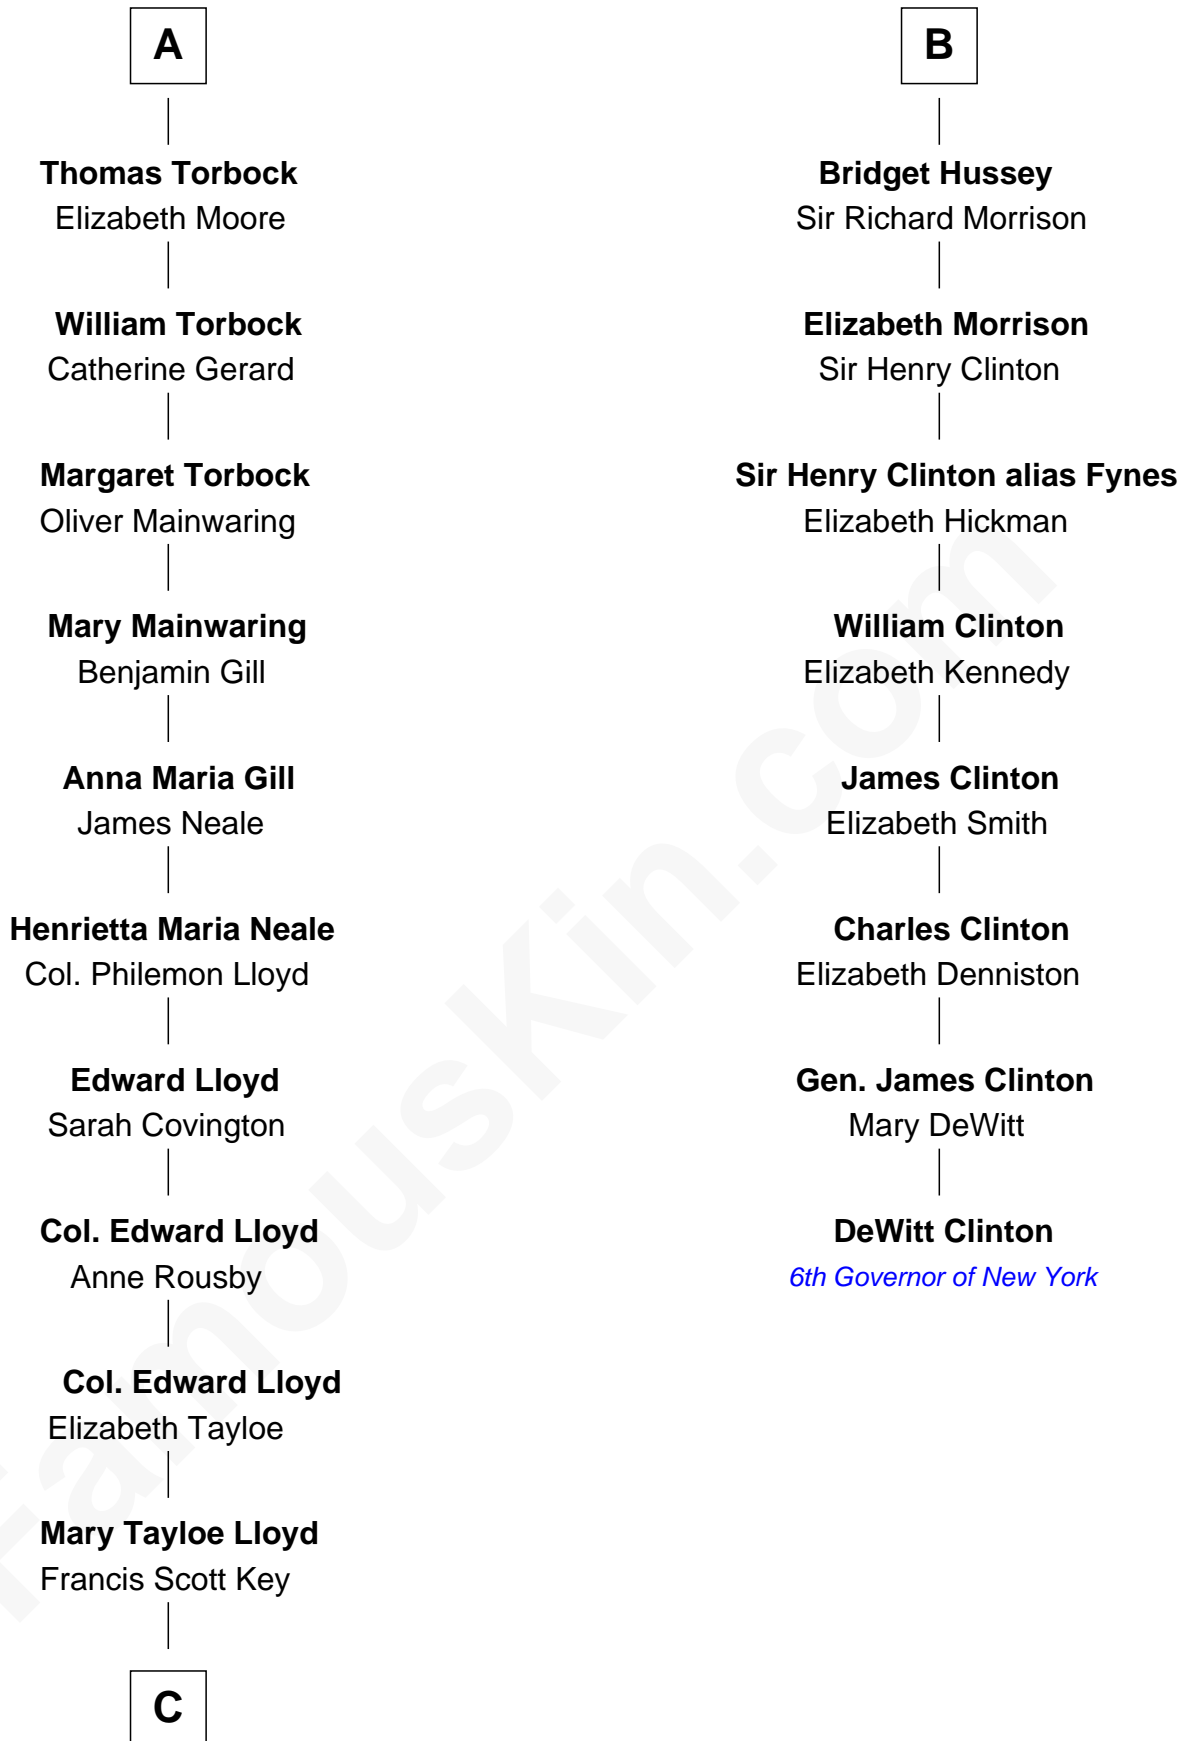

FamousKin.com

Relationship Chart of

Thomas Hunt Morgan

Nobel Prize Winner in Physiology or Medicine

14th cousin 5 times removed of

DeWitt Clinton

6th Governor of New York

C

—
Elizabeth Phoebe Key

Charles Howard

—
Ellen Key Howard

Charlton Hunt Morgan

—
Thomas Hunt Morgan

Nobel Prize Winner

FamousKin.com