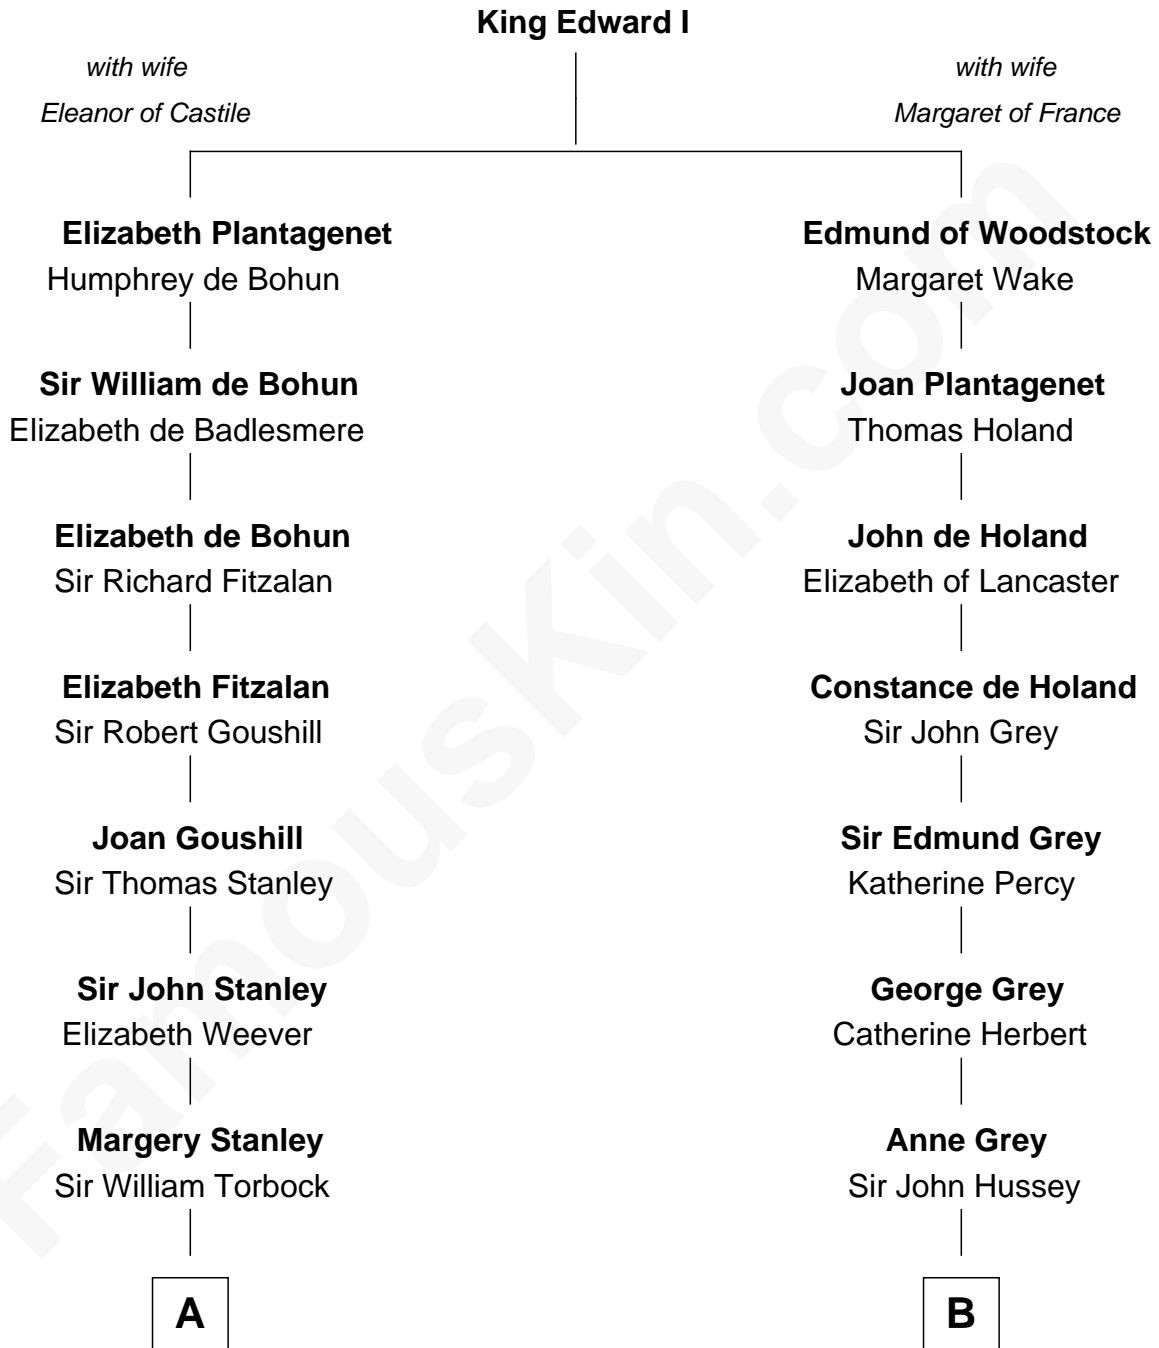

FamousKin.com

Relationship Chart of

Thomas Hunt Morgan

Nobel Prize Winner in Physiology or Medicine

14th cousin 5 times removed of

DeWitt Clinton

6th Governor of New York

C

—
Elizabeth Phoebe Key

Charles Howard

—
Ellen Key Howard

Charlton Hunt Morgan

—
Thomas Hunt Morgan

Nobel Prize Winner

FamousKin.com