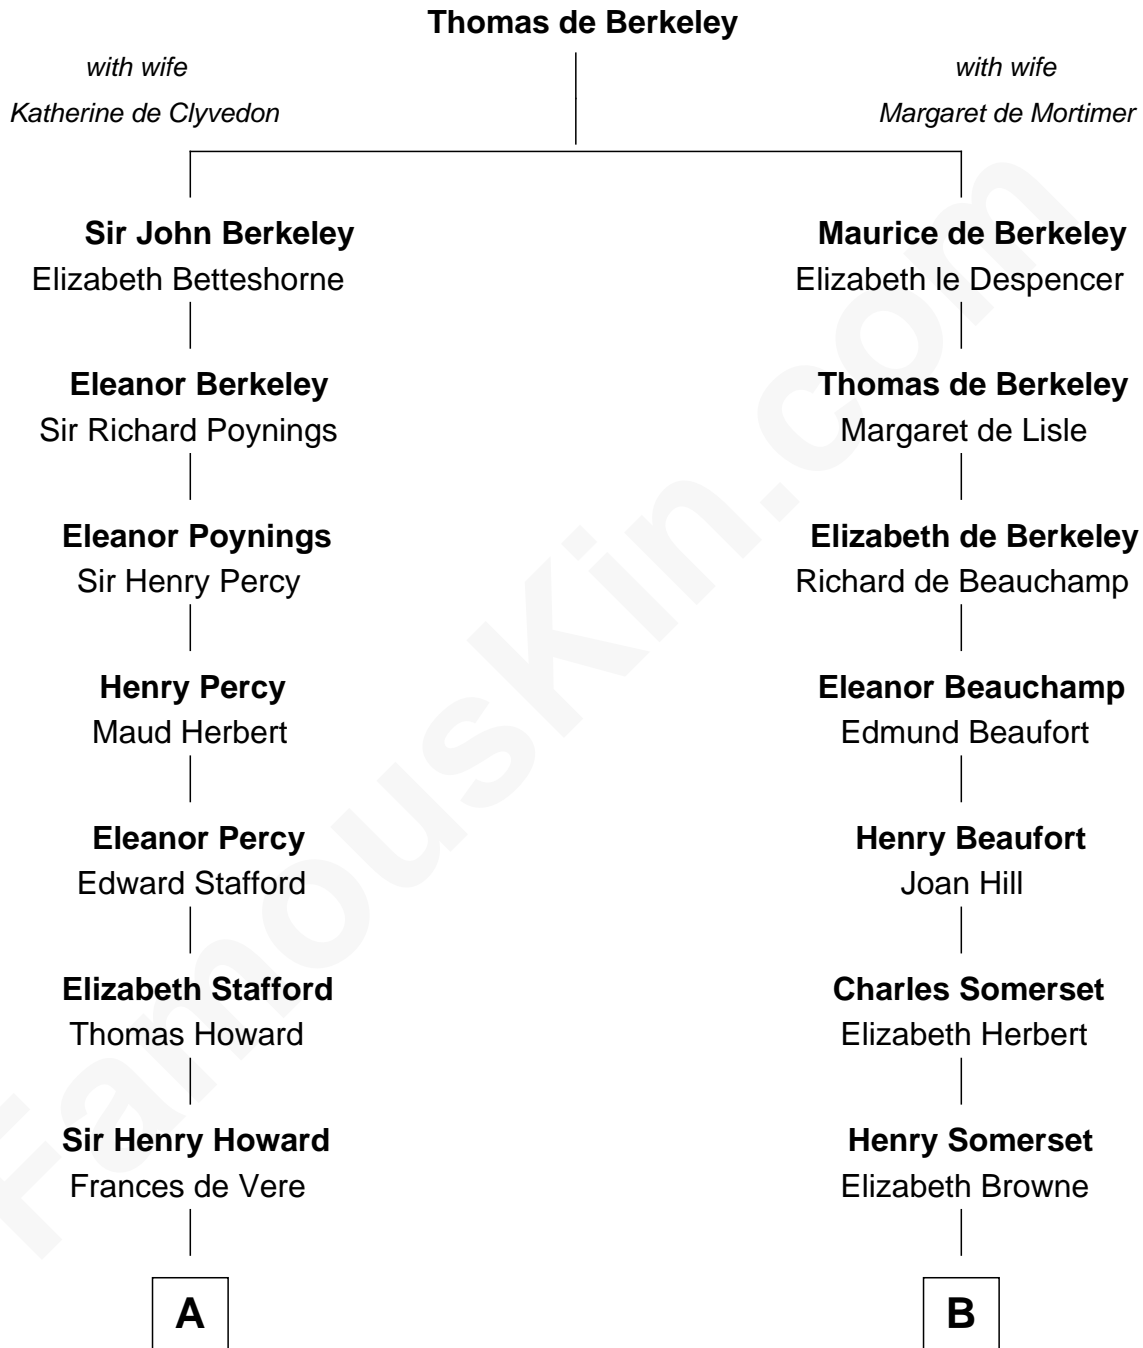

FamousKin.com

Relationship Chart of

Thomas Hunt Morgan

Nobel Prize Winner in Physiology or Medicine

16th cousin 3 times removed of

Lt. Gen. James Brudenell

Leader of the "Charge of the Light Brigade"

A

Catherine Howard

Henry Berkeley

Mary Berkeley

Sir John Zouche

Sir John Zouche

Isabel Lowe

Elizabeth Zouche

Col. Devereux Wolseley