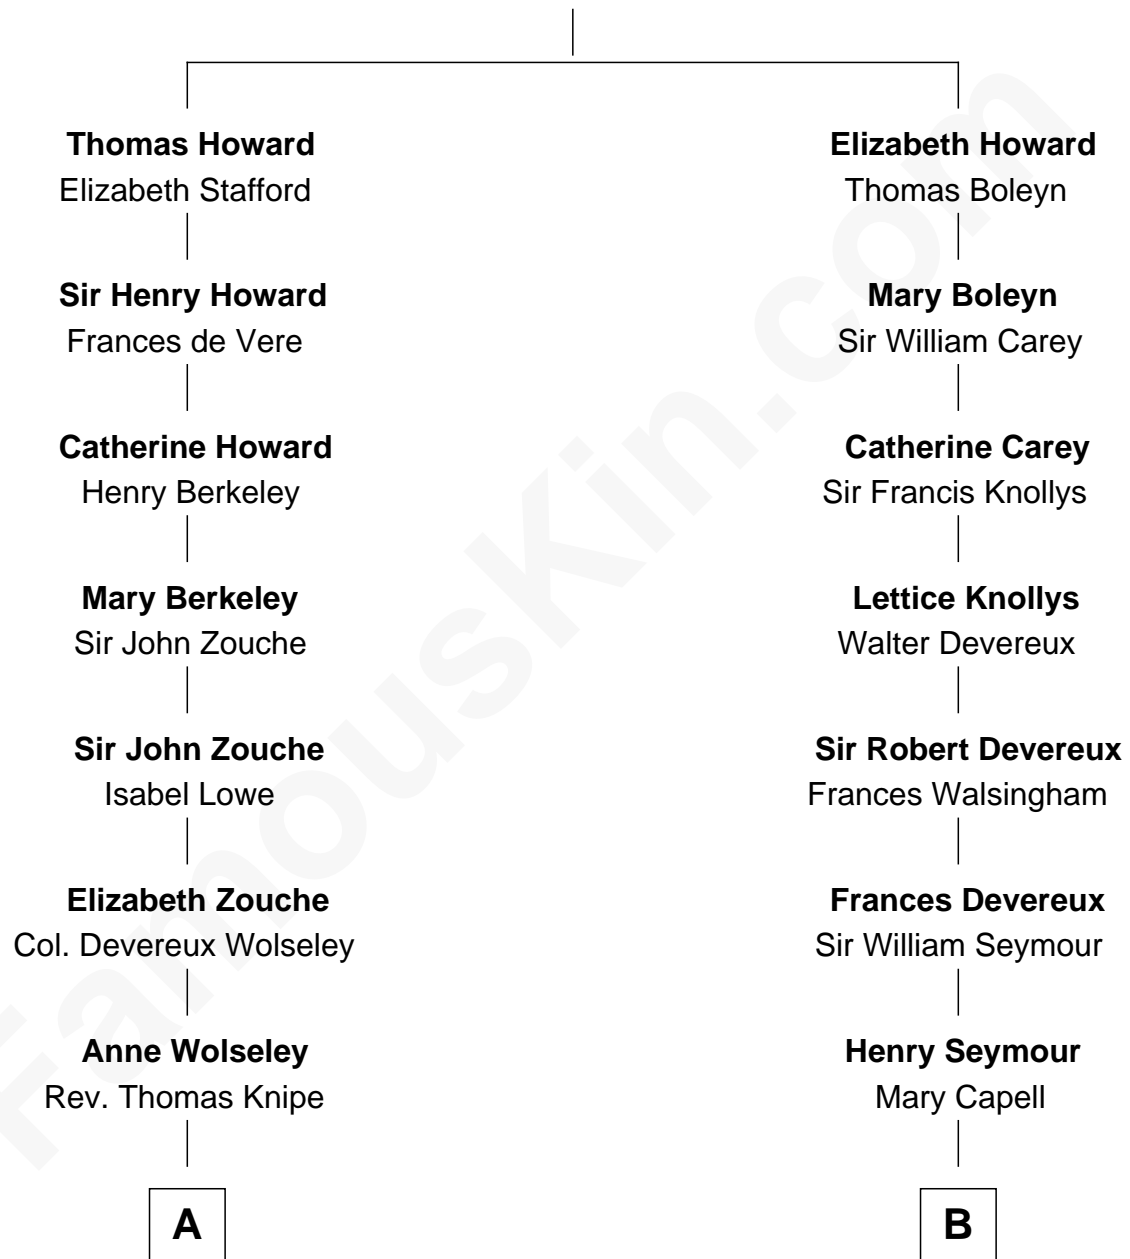

## Relationship Chart of

### Thomas Hunt Morgan

*Nobel Prize Winner in Physiology or Medicine*

11th cousin 3 times removed of

### Lt. Gen. James Brudenell

*Leader of the "Charge of the Light Brigade"*

**Sir Thomas Howard**

Elizabeth Tilney

**A**

**Anne Knipe**  
Michael Arnold

**Alicia Arnold**  
John Ross

**Ann Arnold Ross**  
Frances Key