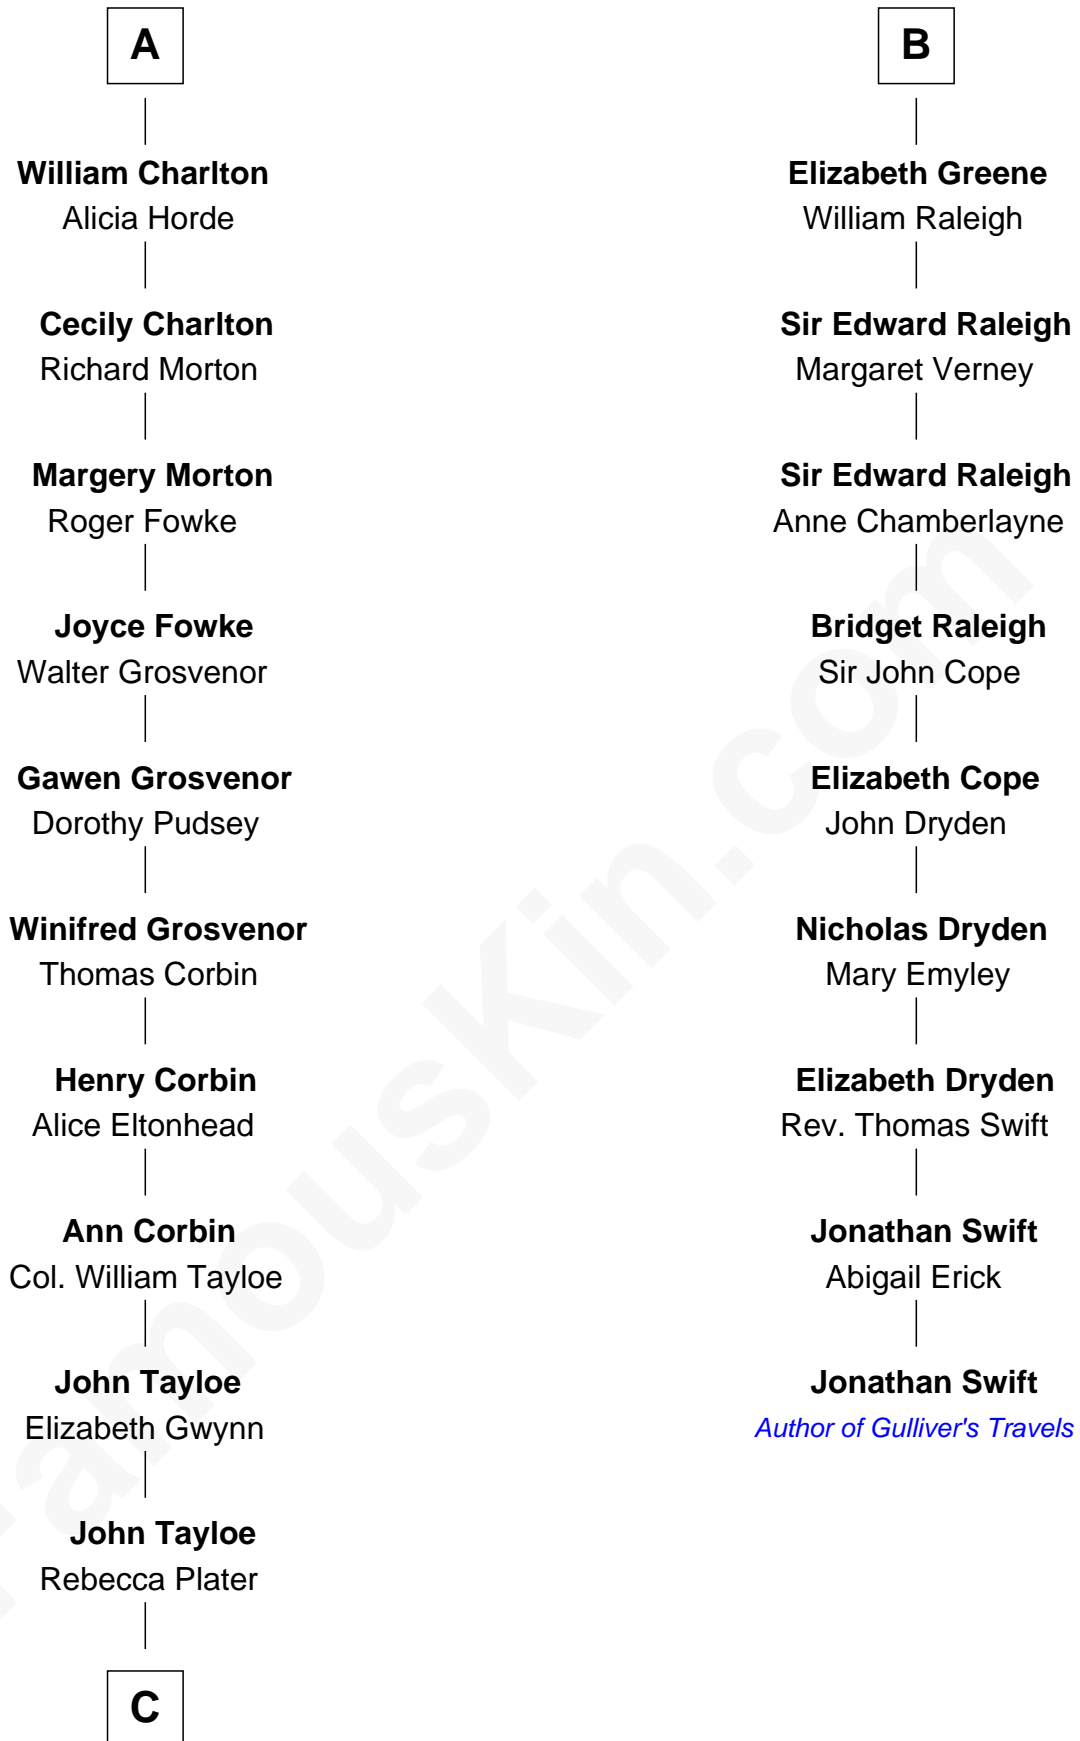

FamousKin.com

Relationship Chart of

Thomas Hunt Morgan

Nobel Prize Winner in Physiology or Medicine

15th cousin 6 times removed of

Jonathan Swift

Author of Gulliver's Travels

Sir Roger de Somery

Nichole d'Aubenev

C

—
Elizabeth Tayloe
Col. Edward Lloyd

—
Mary Tayloe Lloyd
Francis Scott Key

—
Elizabeth Phoebe Key
Charles Howard

—
Ellen Key Howard
Charlton Hunt Morgan

—
Thomas Hunt Morgan
Nobel Prize Winner