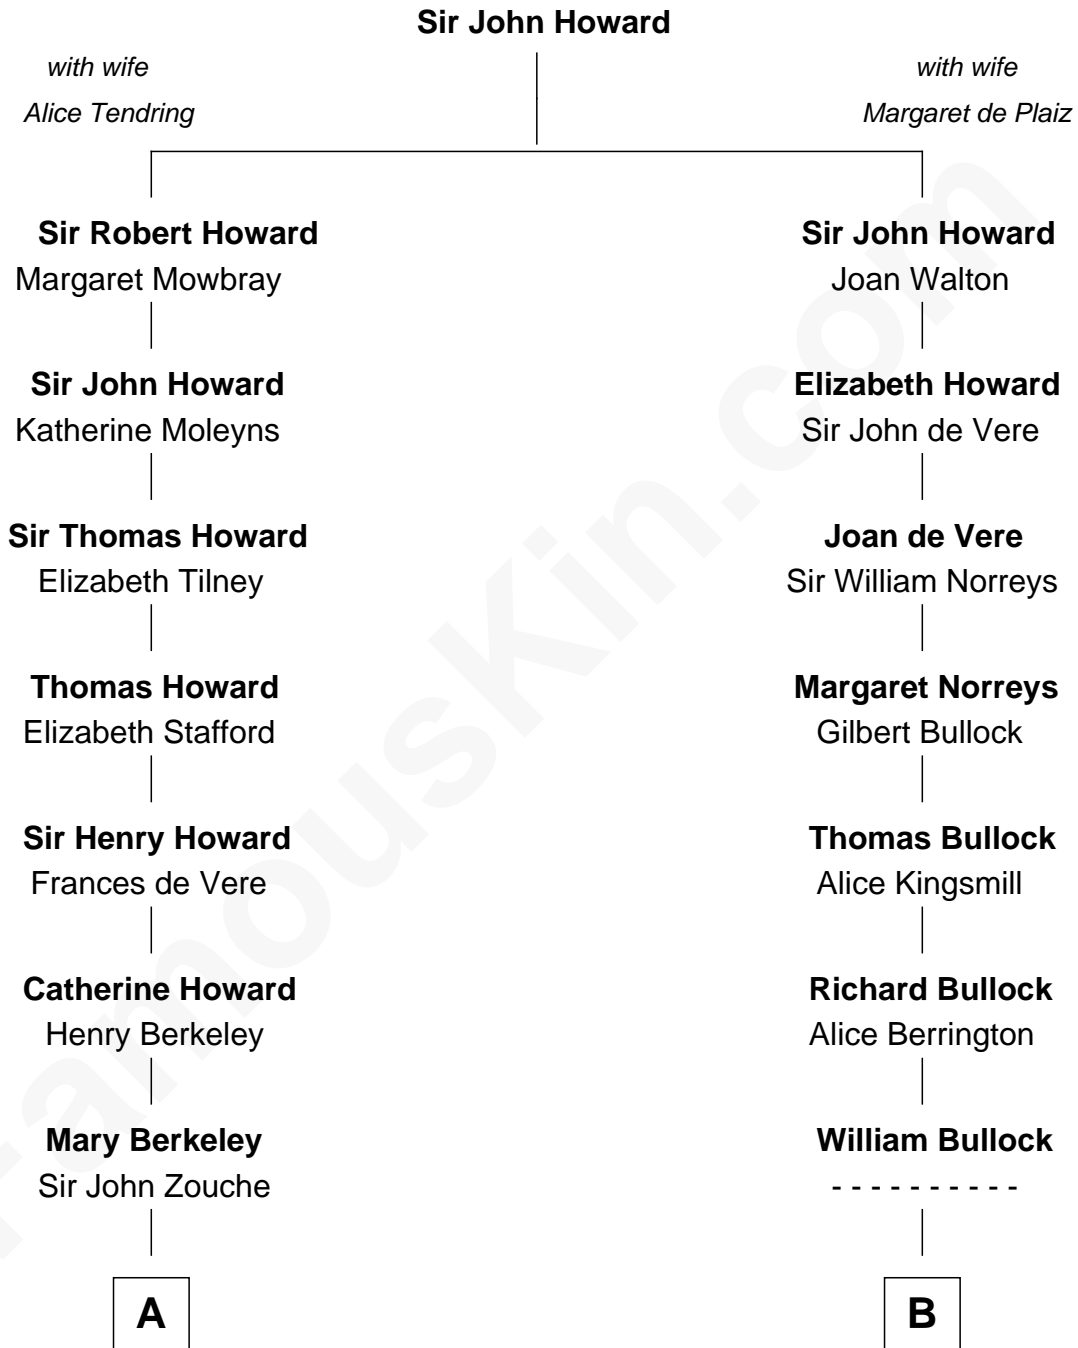

FamousKin.com

Relationship Chart of

Thomas Hunt Morgan

Nobel Prize Winner in Physiology or Medicine

16th cousin 1 time removed of

Alan Ladd
Movie Actor

A

Sir John Zouche