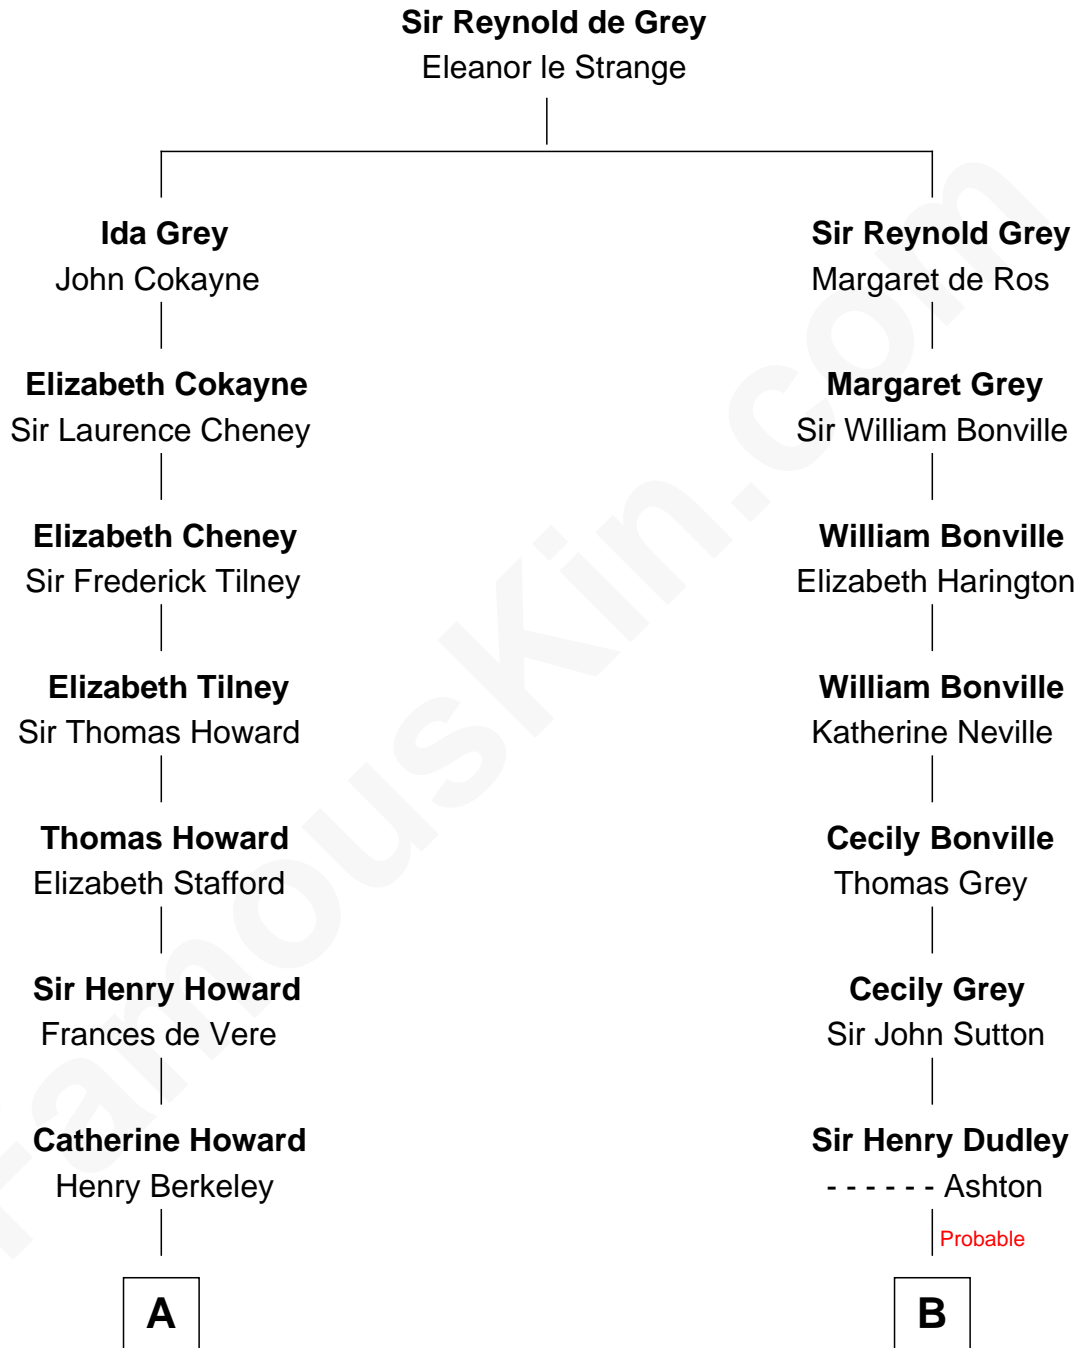

FamousKin.com

Relationship Chart of

Thomas Hunt Morgan

Nobel Prize Winner in Physiology or Medicine

18th cousin 1 time removed of

Alan Ladd

Movie Actor

A

Mary Berkeley
Sir John Zouche

Sir John Zouche
Isabel Lowe

Elizabeth Zouche
Col. Devereux Wolseley

Anne Wolseley
Rev. Thomas Knipe

Anne Knipe
Michael Arnold

Alicia Arnold
John Ross

Ann Arnold Ross
Frances Key

John Ross Key
Anne Phebe Penn Dagworthy Charlton

Francis Scott Key
Mary Tayloe Lloyd

Elizabeth Phoebe Key
Charles Howard

C

B

Roger Dudley
Susanna Thorne

Gov. Thomas Dudley
Dorothy York

Anne Dudley
Gov. Simon Bradstreet