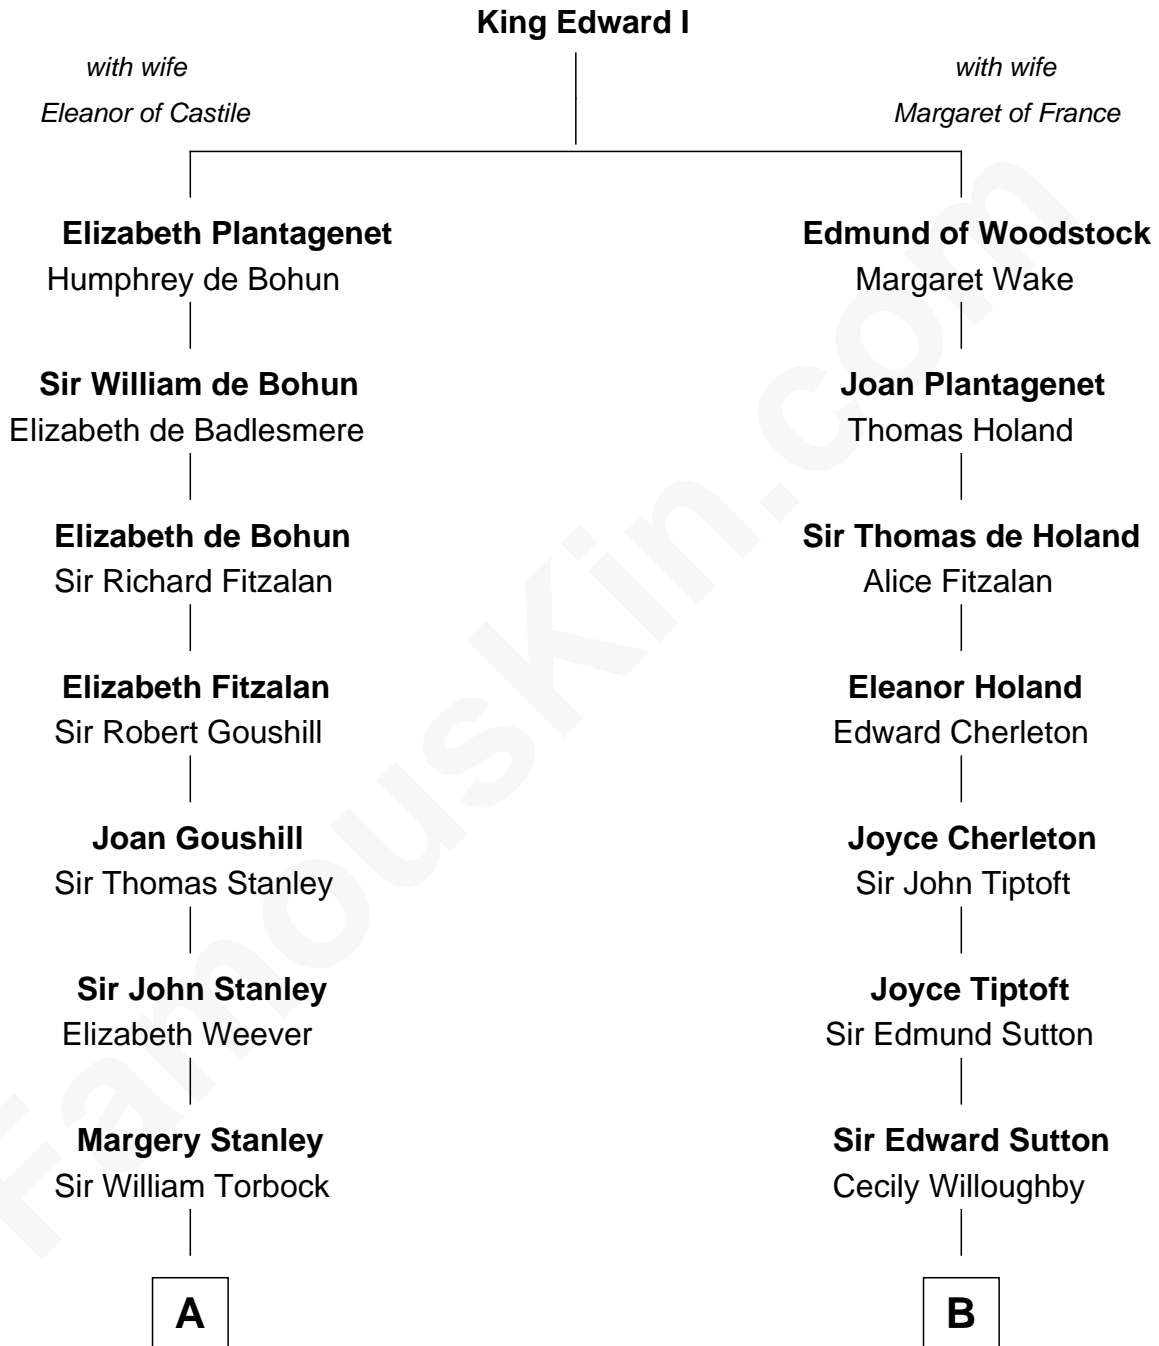

FamousKin.com

Relationship Chart of

Thomas Hunt Morgan

Nobel Prize Winner in Physiology or Medicine

19th cousin 2 times removed of

Alan Ladd

Movie Actor

C