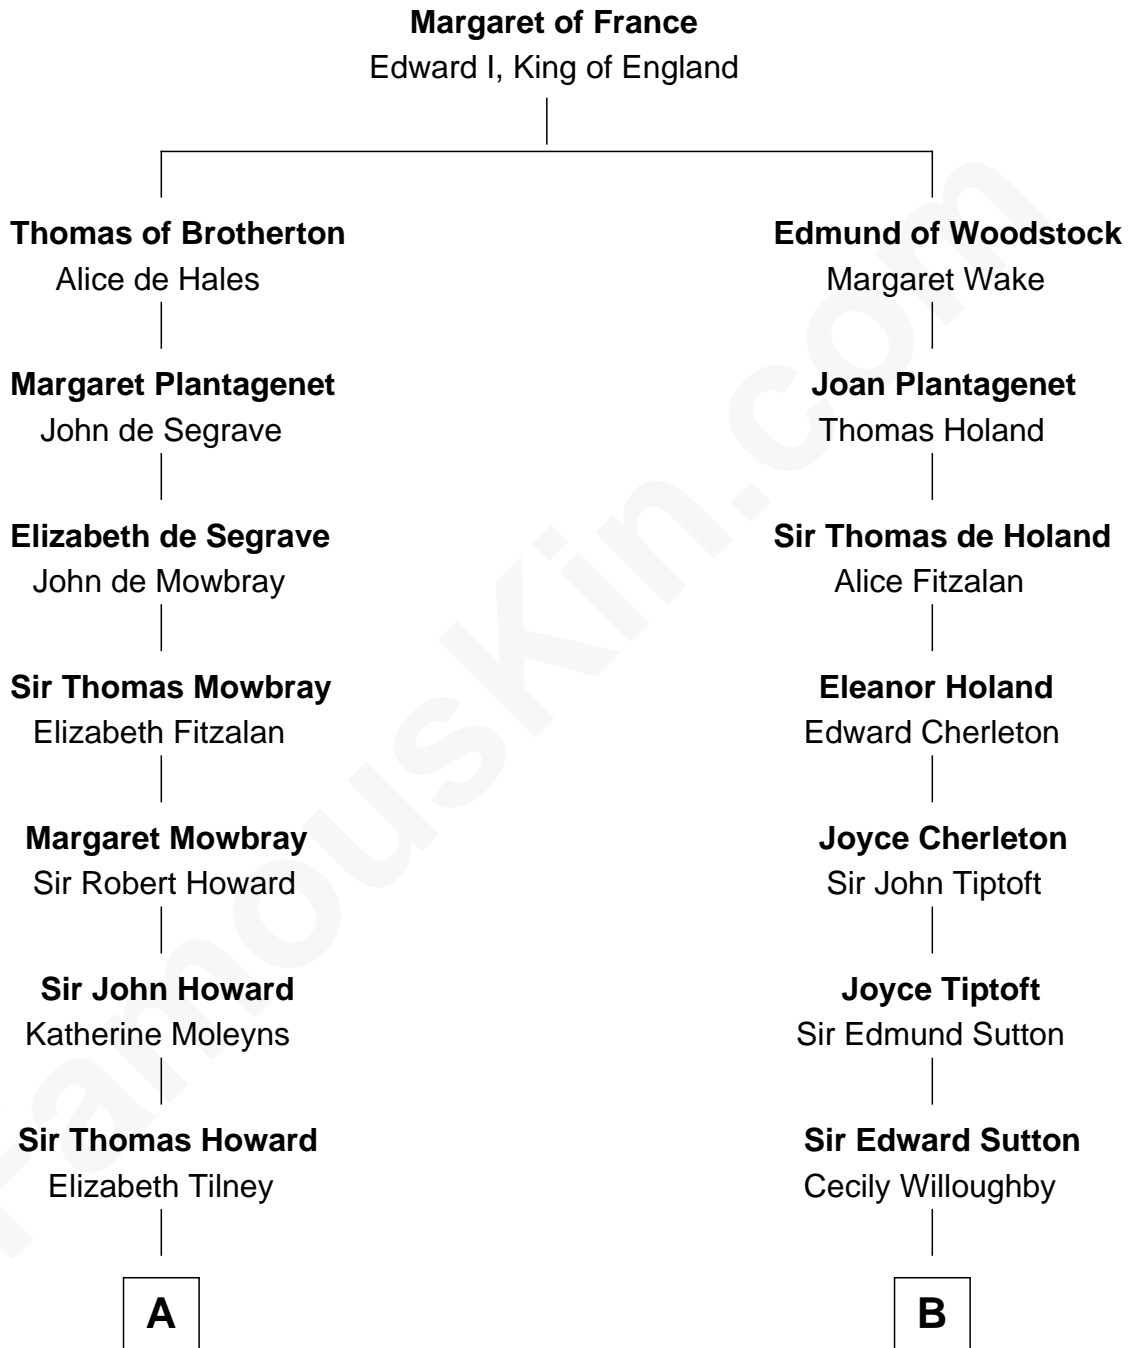

FamousKin.com

Relationship Chart of

Thomas Hunt Morgan

Nobel Prize Winner in Physiology or Medicine

21st cousin of

Alan Ladd

Movie Actor

C

John Ross Key

Anne Phebe Penn Dagworthy Charlton

Francis Scott Key

Mary Tayloe Lloyd

Elizabeth Phoebe Key

Charles Howard

Ellen Key Howard

Charlton Hunt Morgan