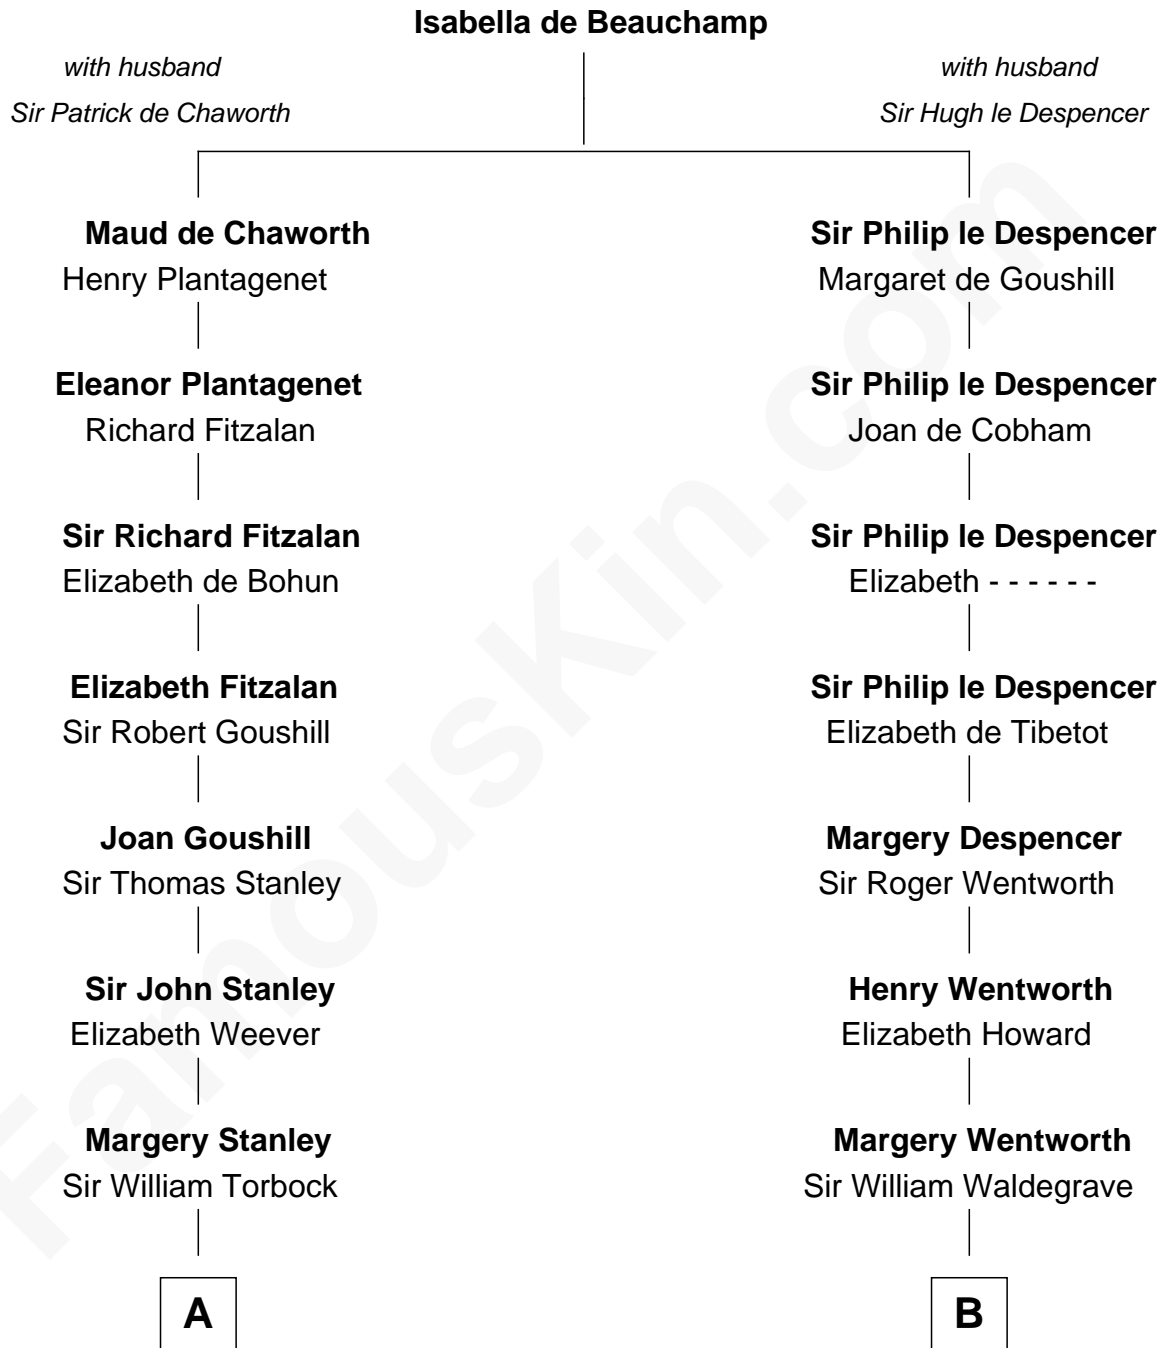

FamousKin.com

Relationship Chart of

Thomas Hunt Morgan

Nobel Prize Winner in Physiology or Medicine

19th cousin 2 times removed of

John Ritter

TV and Movie Actor

C

Elizabeth Phoebe Key

Charles Howard

Ellen Key Howard
Charlton Hunt Morgan

Thomas Hunt Morgan
Nobel Prize Winner

D

Pliny Lothrop Fox

Laura Utley Riddle

William P. L. Fox
Harriett Lucina Tilton