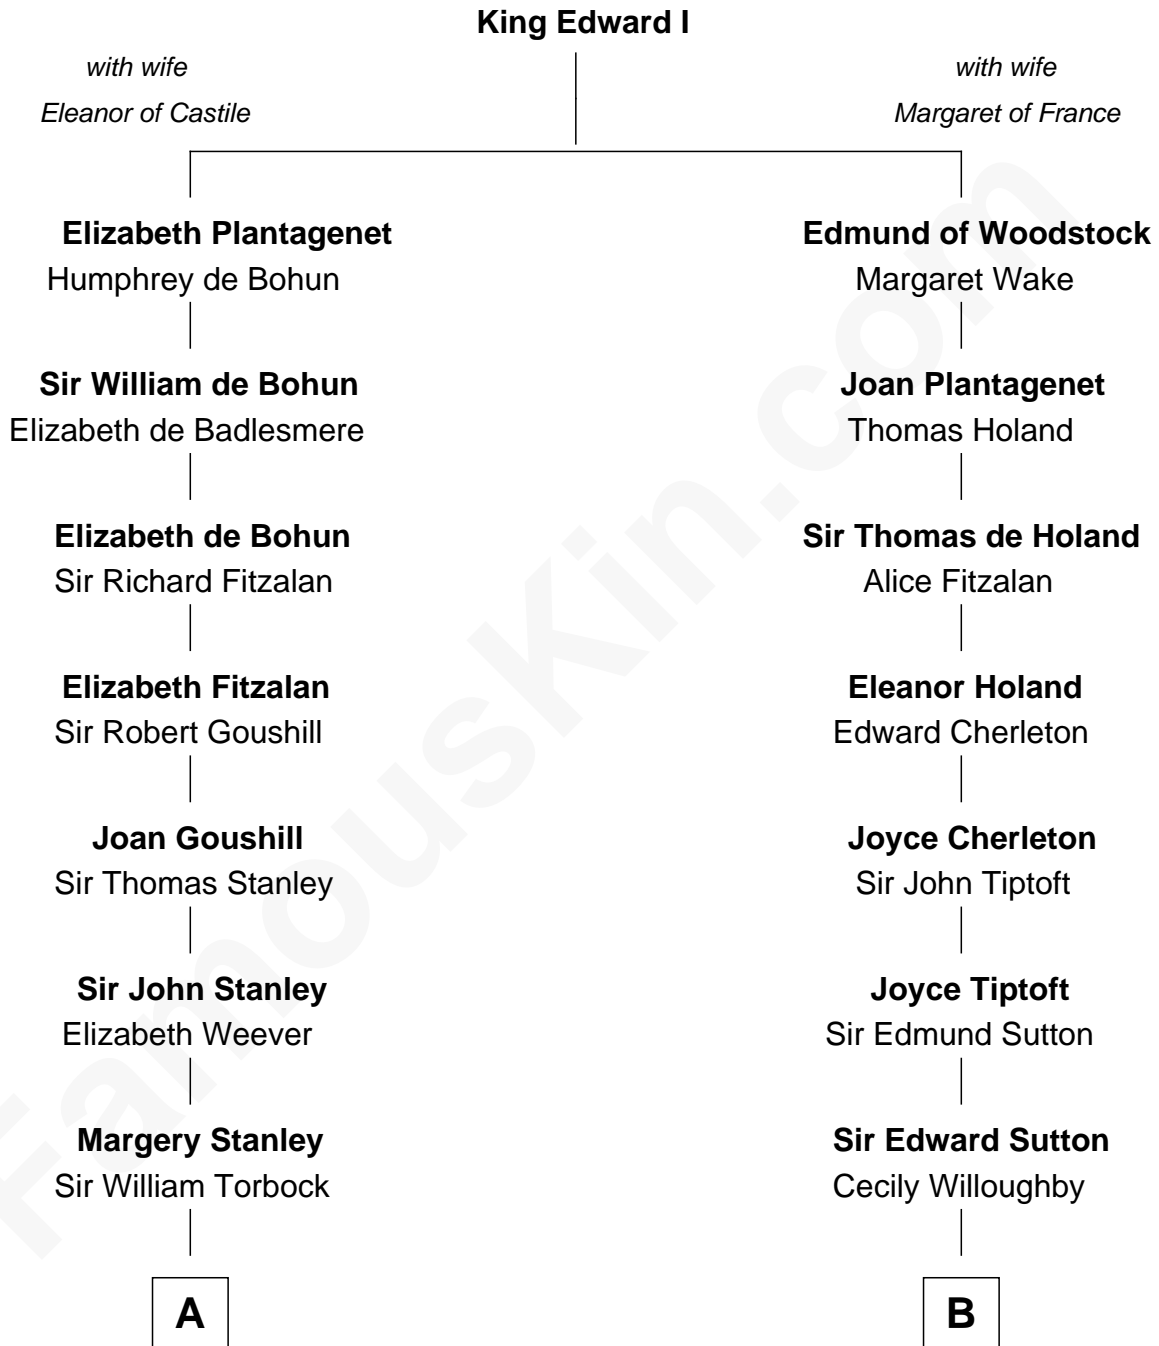

FamousKin.com

Relationship Chart of

Thomas Hunt Morgan

Nobel Prize Winner in Physiology or Medicine

19th cousin 2 times removed of

George Hamilton
TV and Movie Actor

C

Elizabeth Phoebe Key

Charles Howard

Ellen Key Howard
Charlton Hunt Morgan

Thomas Hunt Morgan
Nobel Prize Winner

D

William C. Gilman

Mary Ann Stevens

George C. Gilman
Elizabeth Melissa Lane

Lillian C. Gilman
Harry Fuller Hamilton