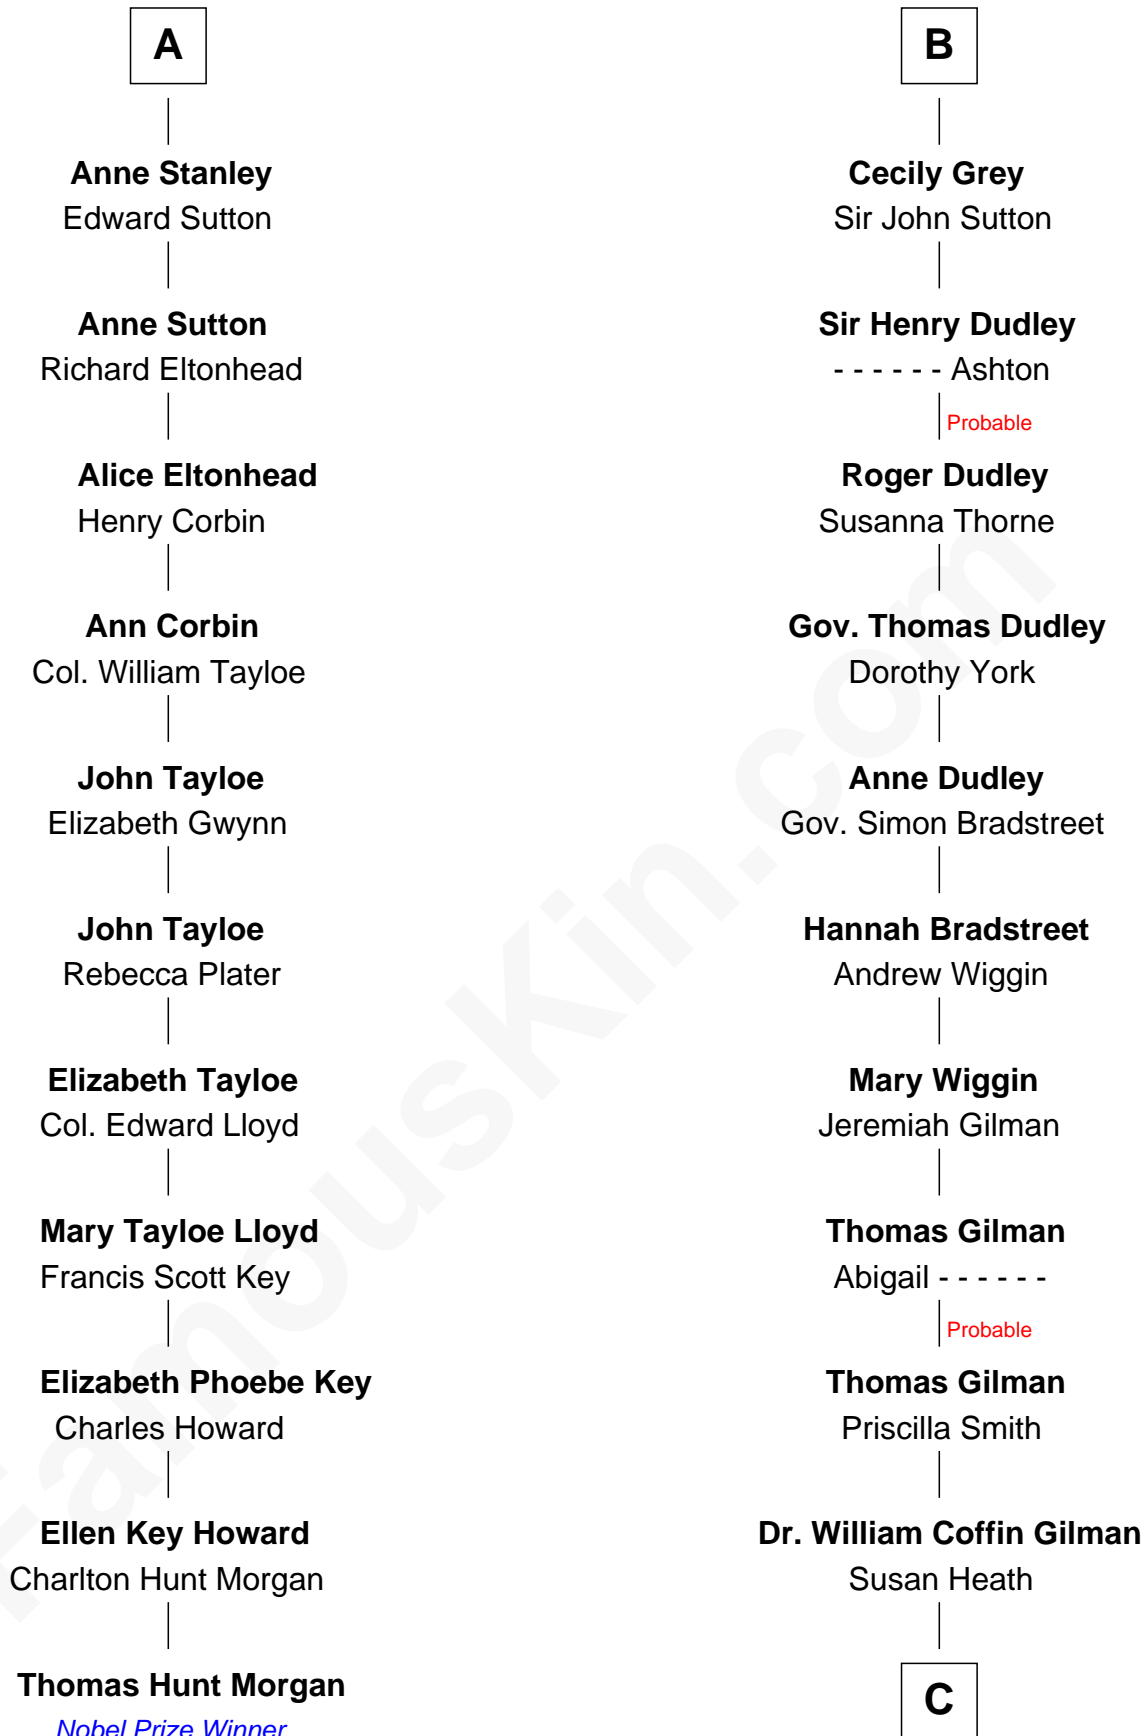

FamousKin.com

Relationship Chart of

Thomas Hunt Morgan

Nobel Prize Winner in Physiology or Medicine

17th cousin 4 times removed of

George Hamilton
TV and Movie Actor

Sir John de Harington

Joan - - - - -

C

William C. Gilman

Mary Ann Stevens

George C. Gilman

Elizabeth Melissa Lane

Lillian C. Gilman

Harry Fuller Hamilton

George William Hamilton