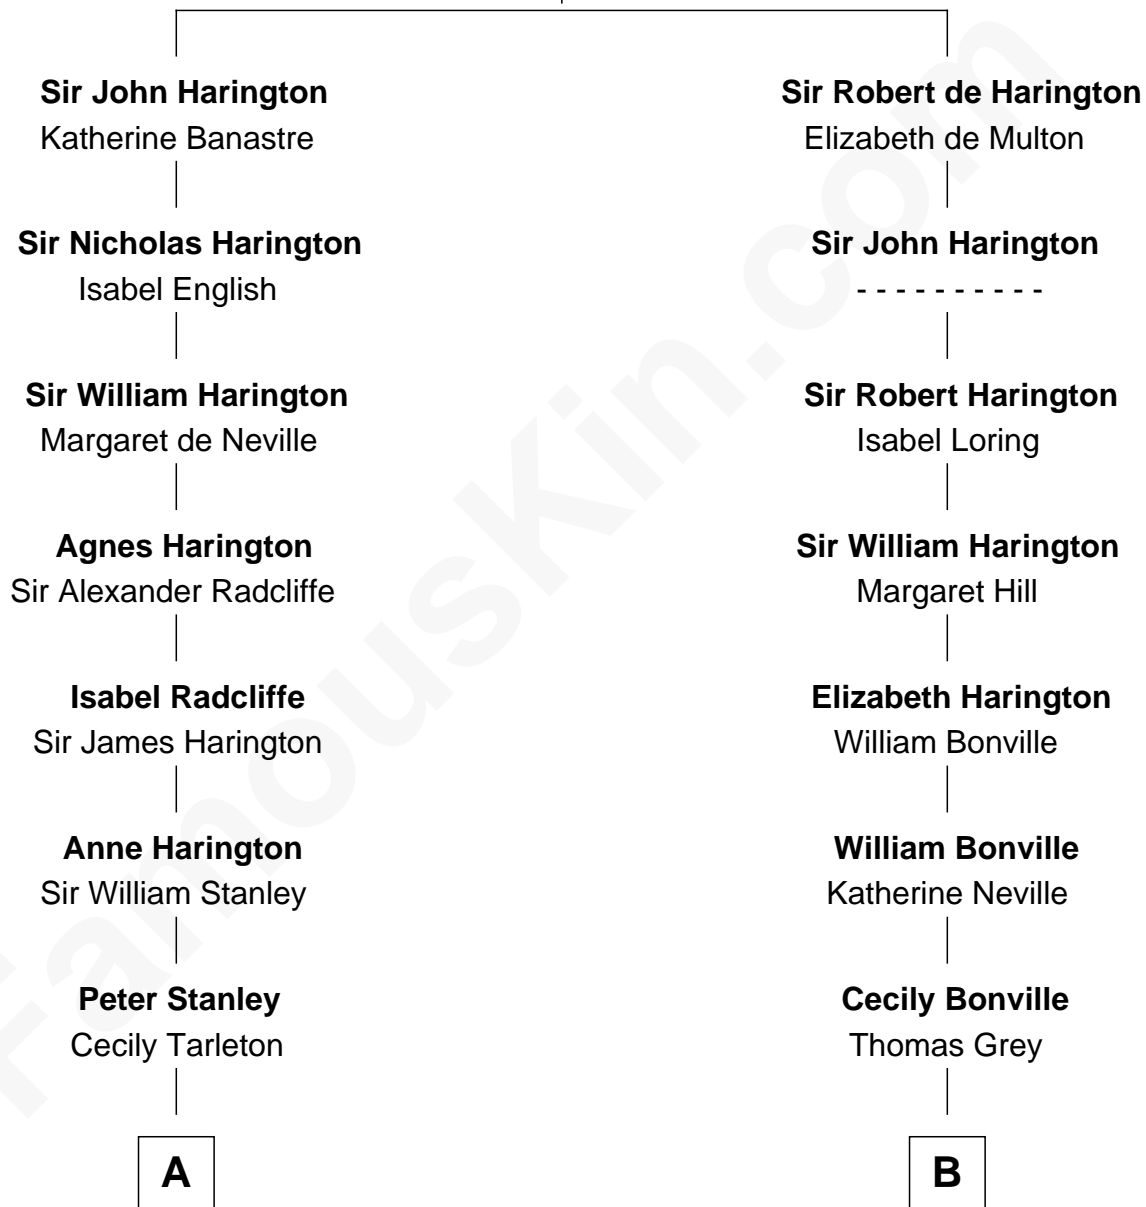

FamousKin.com

Relationship Chart of

Thomas Hunt Morgan

Nobel Prize Winner in Physiology or Medicine

17th cousin 4 times removed of

George Hamilton
TV and Movie Actor

Sir John de Harington

Joan - - - - -

C

William C. Gilman

Mary Ann Stevens

George C. Gilman

Elizabeth Melissa Lane

Lillian C. Gilman

Harry Fuller Hamilton

George William Hamilton