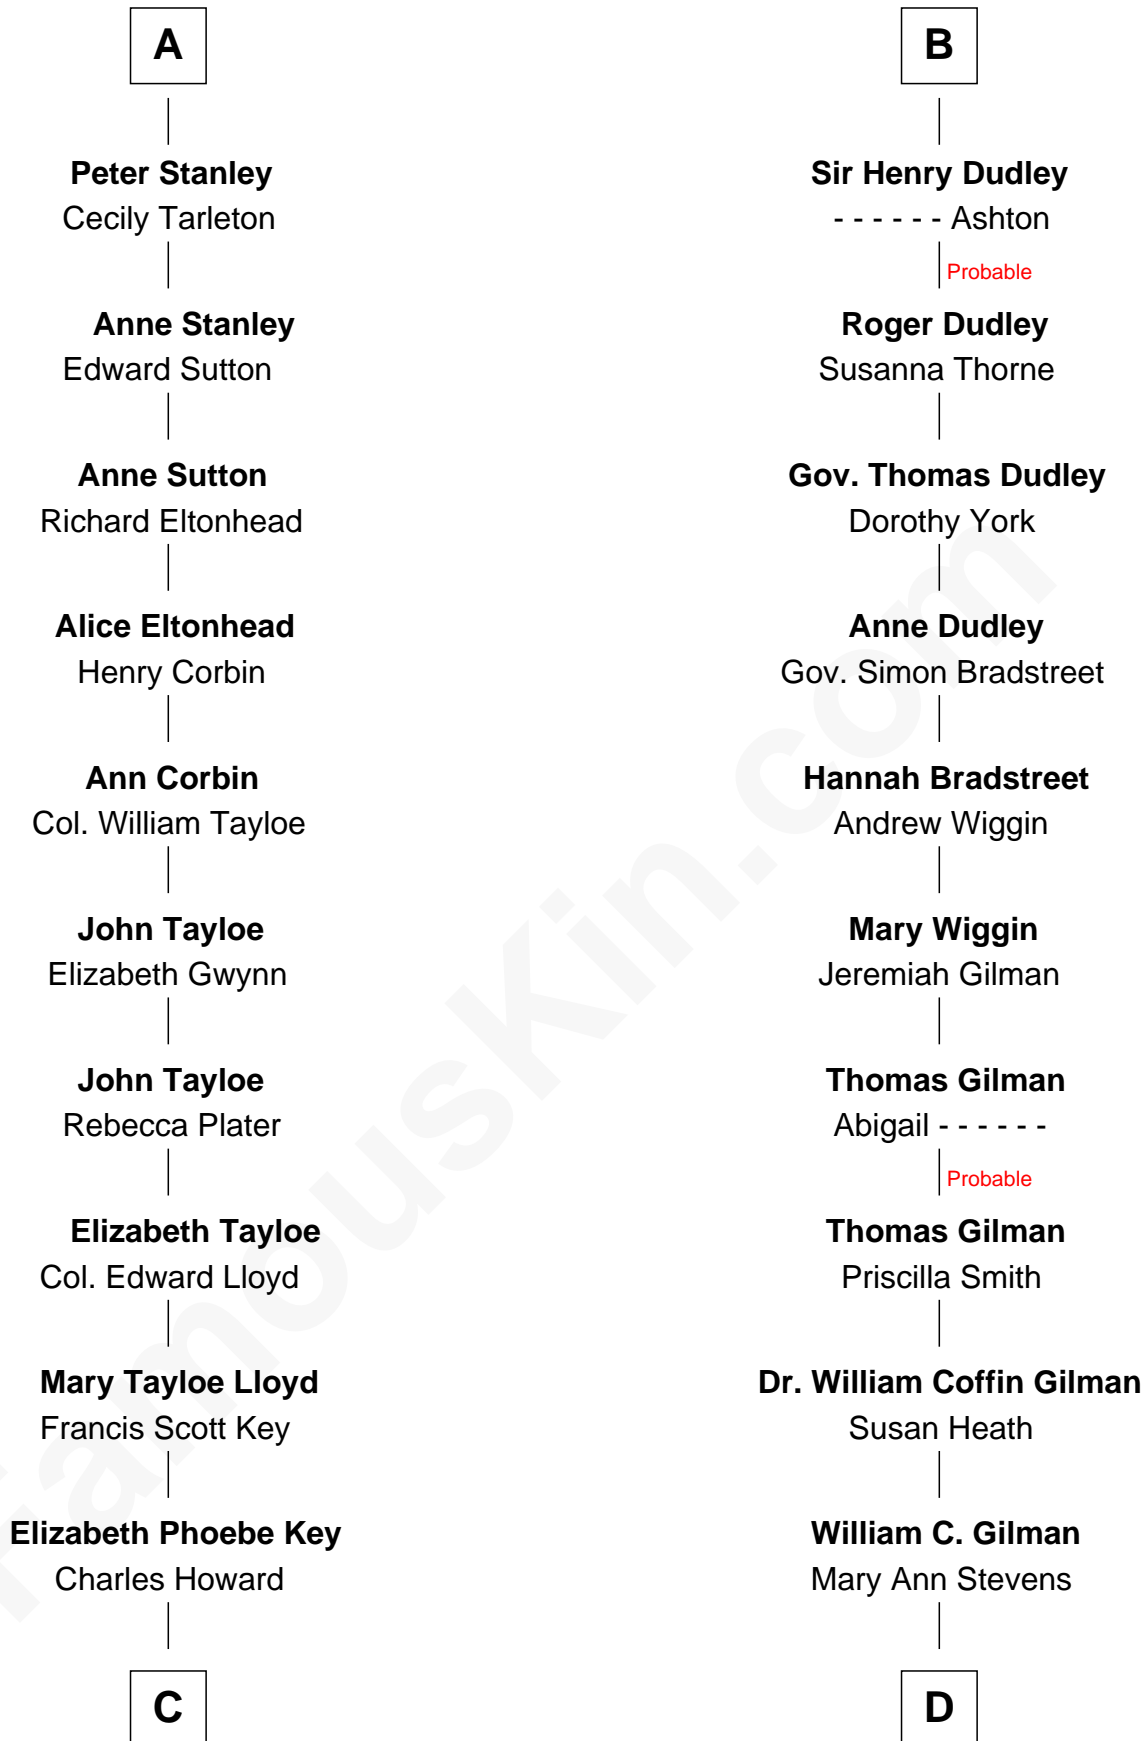

## Relationship Chart of

### Thomas Hunt Morgan

*Nobel Prize Winner in Physiology or Medicine*

18th cousin 2 times removed of

**George Hamilton**

*TV and Movie Actor*

**C**

**Ellen Key Howard**  
Charlton Hunt Morgan

**Thomas Hunt Morgan**  
*Nobel Prize Winner*

**D**

**George C. Gilman**  
Elizabeth Melissa Lane

**Lillian C. Gilman**  
Harry Fuller Hamilton

**George William Hamilton**  
Anne Lucille Stevens

**George Hamilton**  
*TV and Movie Actor*

FamousKin.com