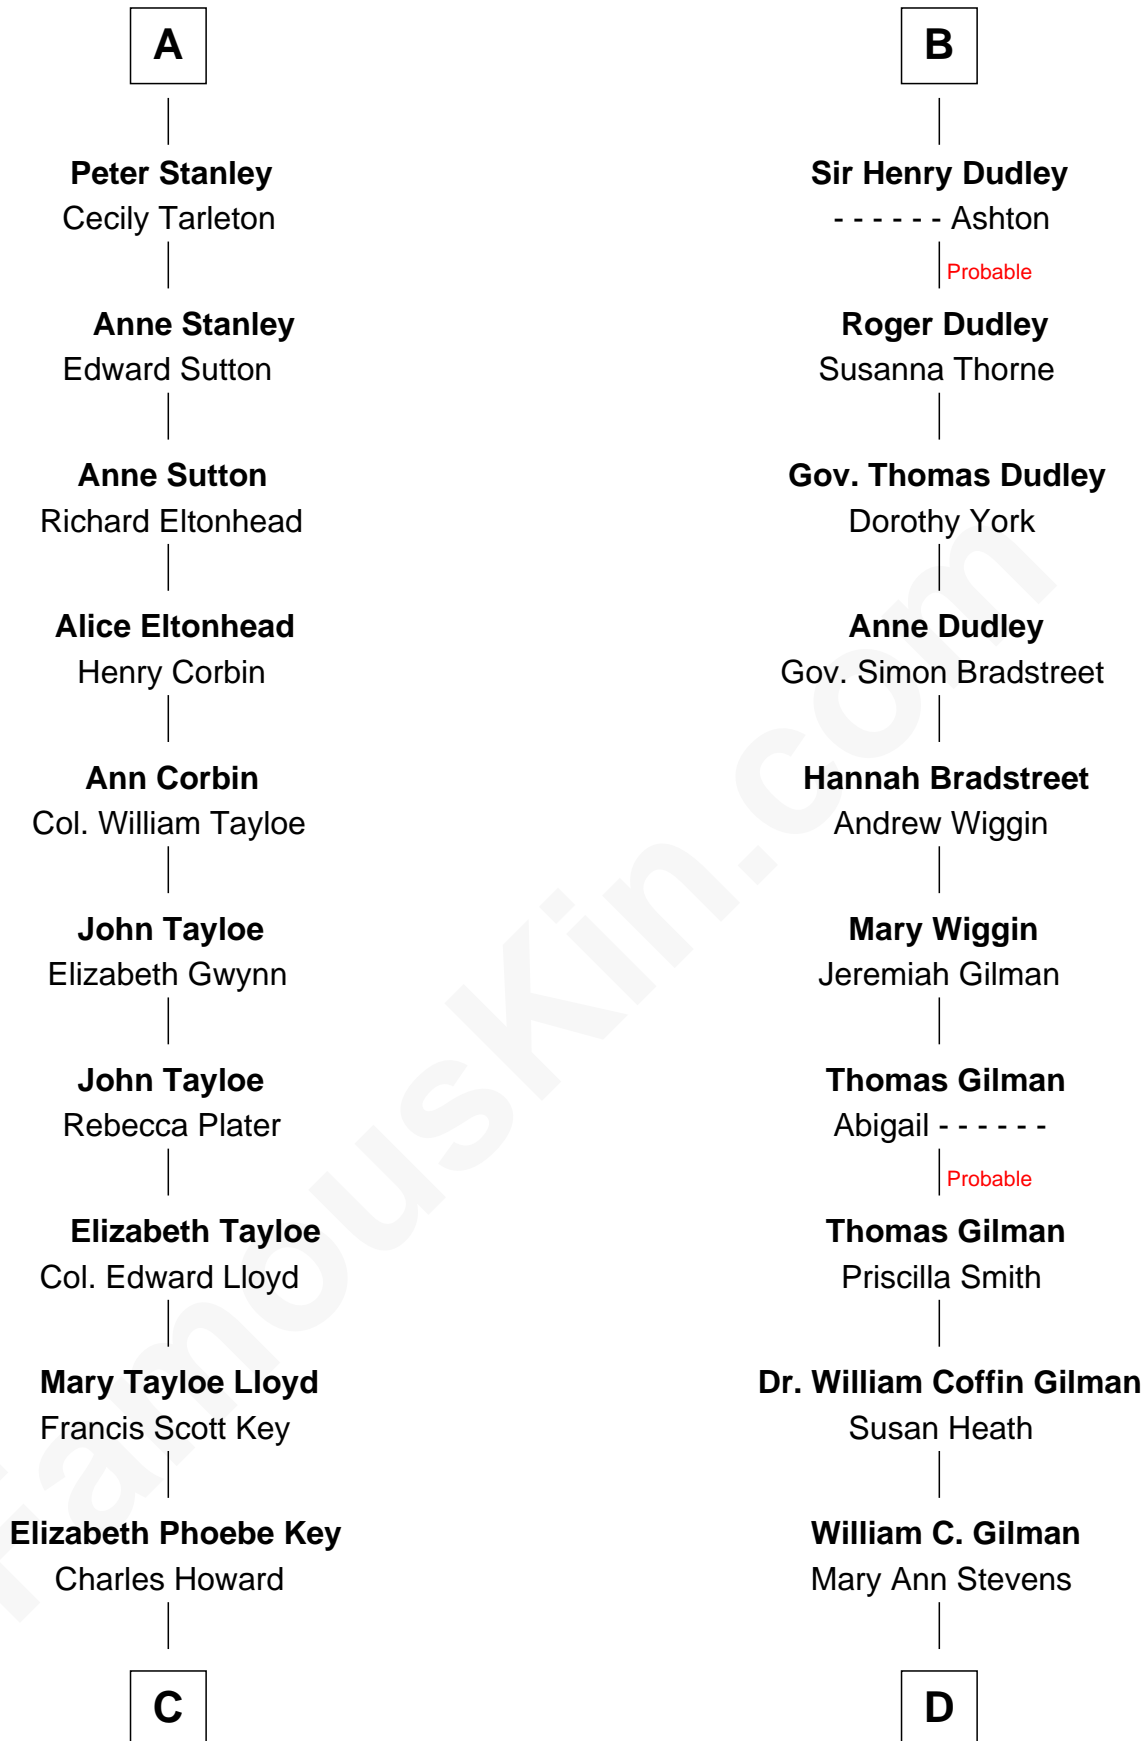

FamousKin.com

Relationship Chart of

Thomas Hunt Morgan

Nobel Prize Winner in Physiology or Medicine

18th cousin 2 times removed of

George Hamilton
TV and Movie Actor

Sir Robert de Holland
Maude la Zouche

Maude de Holland
Sir Thomas de Swinnerton

Sir Robert de Swinnerton
Elizabeth de Beke

Maud de Swinnerton
Sir John Savage

Mary Savage
William Stanley

William Stanley
Alice Hoghton

Sir William Stanley
Agnes Grosvenor

Sir William Stanley
Anne Harington

A

Thomas Holand
Joan Plantagenet

Sir Thomas de Holand
Alice Fitzalan

Eleanor Holand
Edward Cherleton

Joyce Cherleton
Sir John Tiptoft

Joyce Tiptoft
Sir Edmund Sutton

Sir Edward Sutton
Cecily Willoughby

Sir John Sutton
Cecily Grey

B

C

Ellen Key Howard
Charlton Hunt Morgan

Thomas Hunt Morgan
Nobel Prize Winner

D

George C. Gilman
Elizabeth Melissa Lane

Lillian C. Gilman
Harry Fuller Hamilton

George William Hamilton
Anne Lucille Stevens