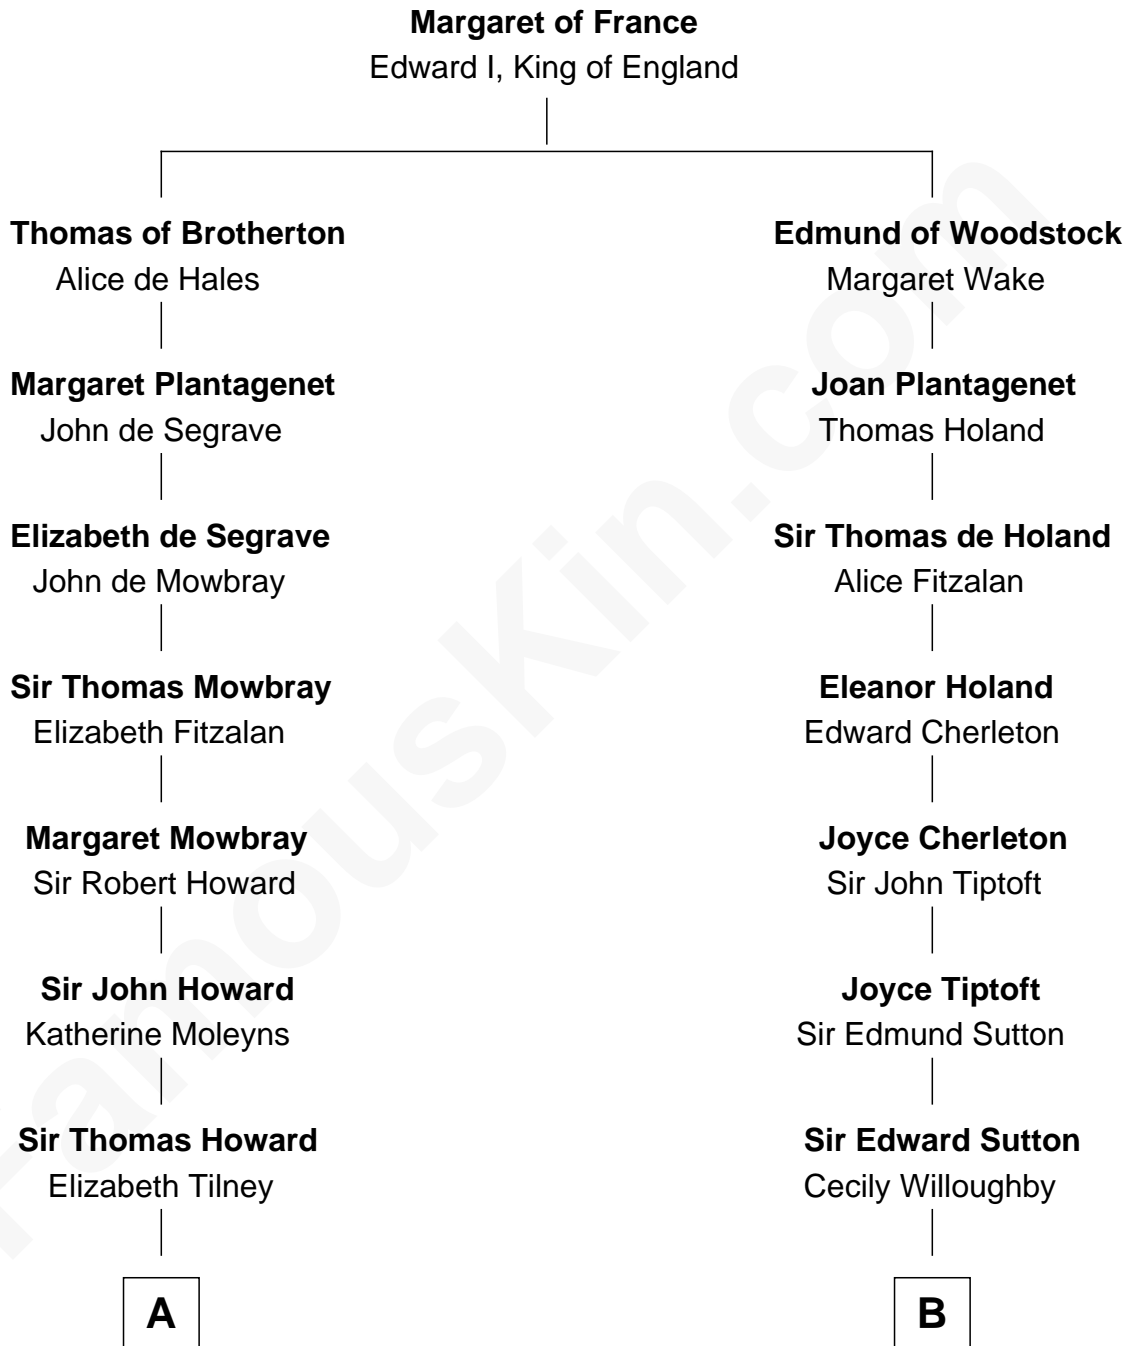

FamousKin.com

Relationship Chart of Thomas Hunt Morgan

Nobel Prize Winner in Physiology or Medicine

20th cousin 1 time removed of

Dick Clark

Radio and TV Host

C

John Ross Key

Anne Phebe Penn Dagworthy Charlton

Francis Scott Key

Mary Tayloe Lloyd

Elizabeth Phoebe Key

Charles Howard

Ellen Key Howard

Charlton Hunt Morgan

Thomas Hunt Morgan

Nobel Prize Winner

D

George Barnard

Jane Sophia Fuller

Charles Fuller Barnard

Anna May Aldridge

Julia Fuller Barnard

Richard Augustus Clark