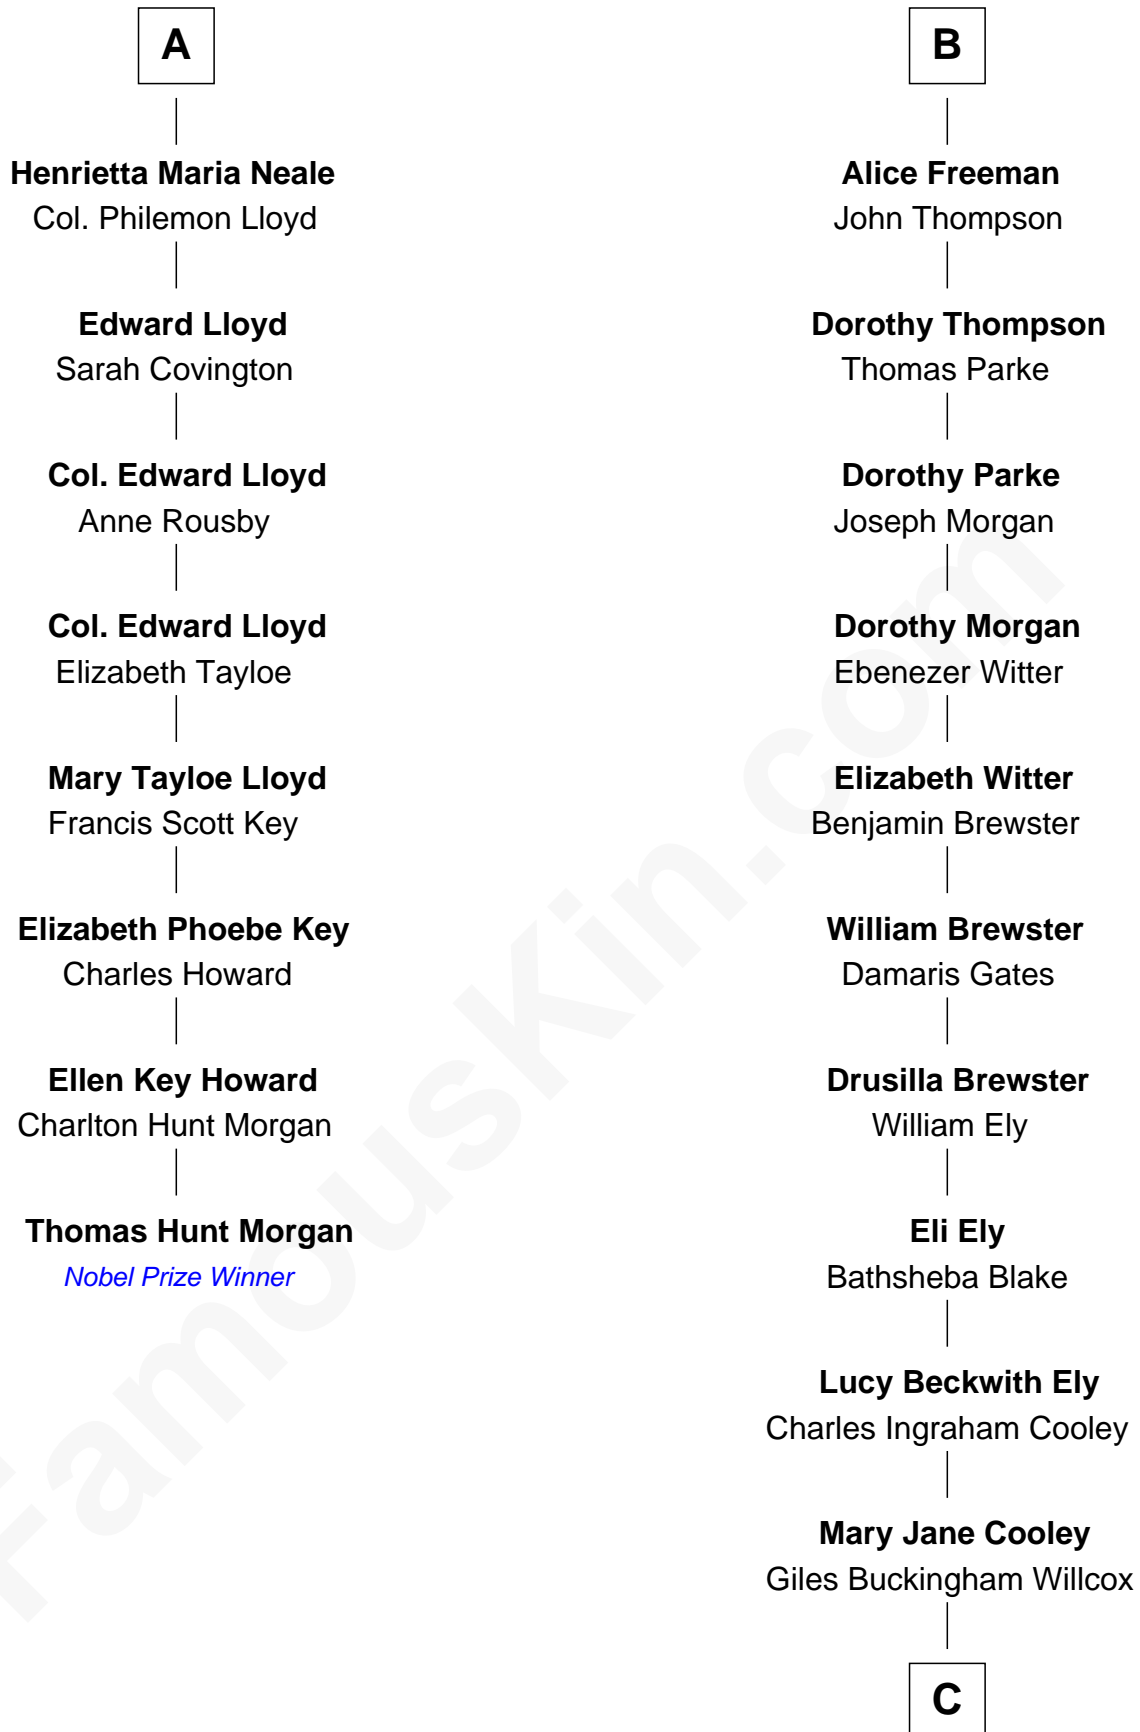

FamousKin.com

Relationship Chart of

Thomas Hunt Morgan

Nobel Prize Winner in Physiology or Medicine

14th cousin 6 times removed of

Elisabeth Shue

TV and Movie Actress

Sir John Throckmorton

Agnes Throckmorton

Thomas Winslow

Agnes Winslow

John Giffard

Thomas Giffard

Joan Langston

Amy Giffard

Richard Samwell

Susanna Samwell

Peter Edwards

Edward Edwards

Ursula Coles

Margaret Edwards

Henry Freeman

B

C

Harriet Grace Brewster Willcox

Alexander Hunter Gunn

Mary Brewster Gunn

Adoniram Judson Wells

Anne Brewster Wells

James William Shue

Elisabeth Shue

TV and Movie Actress