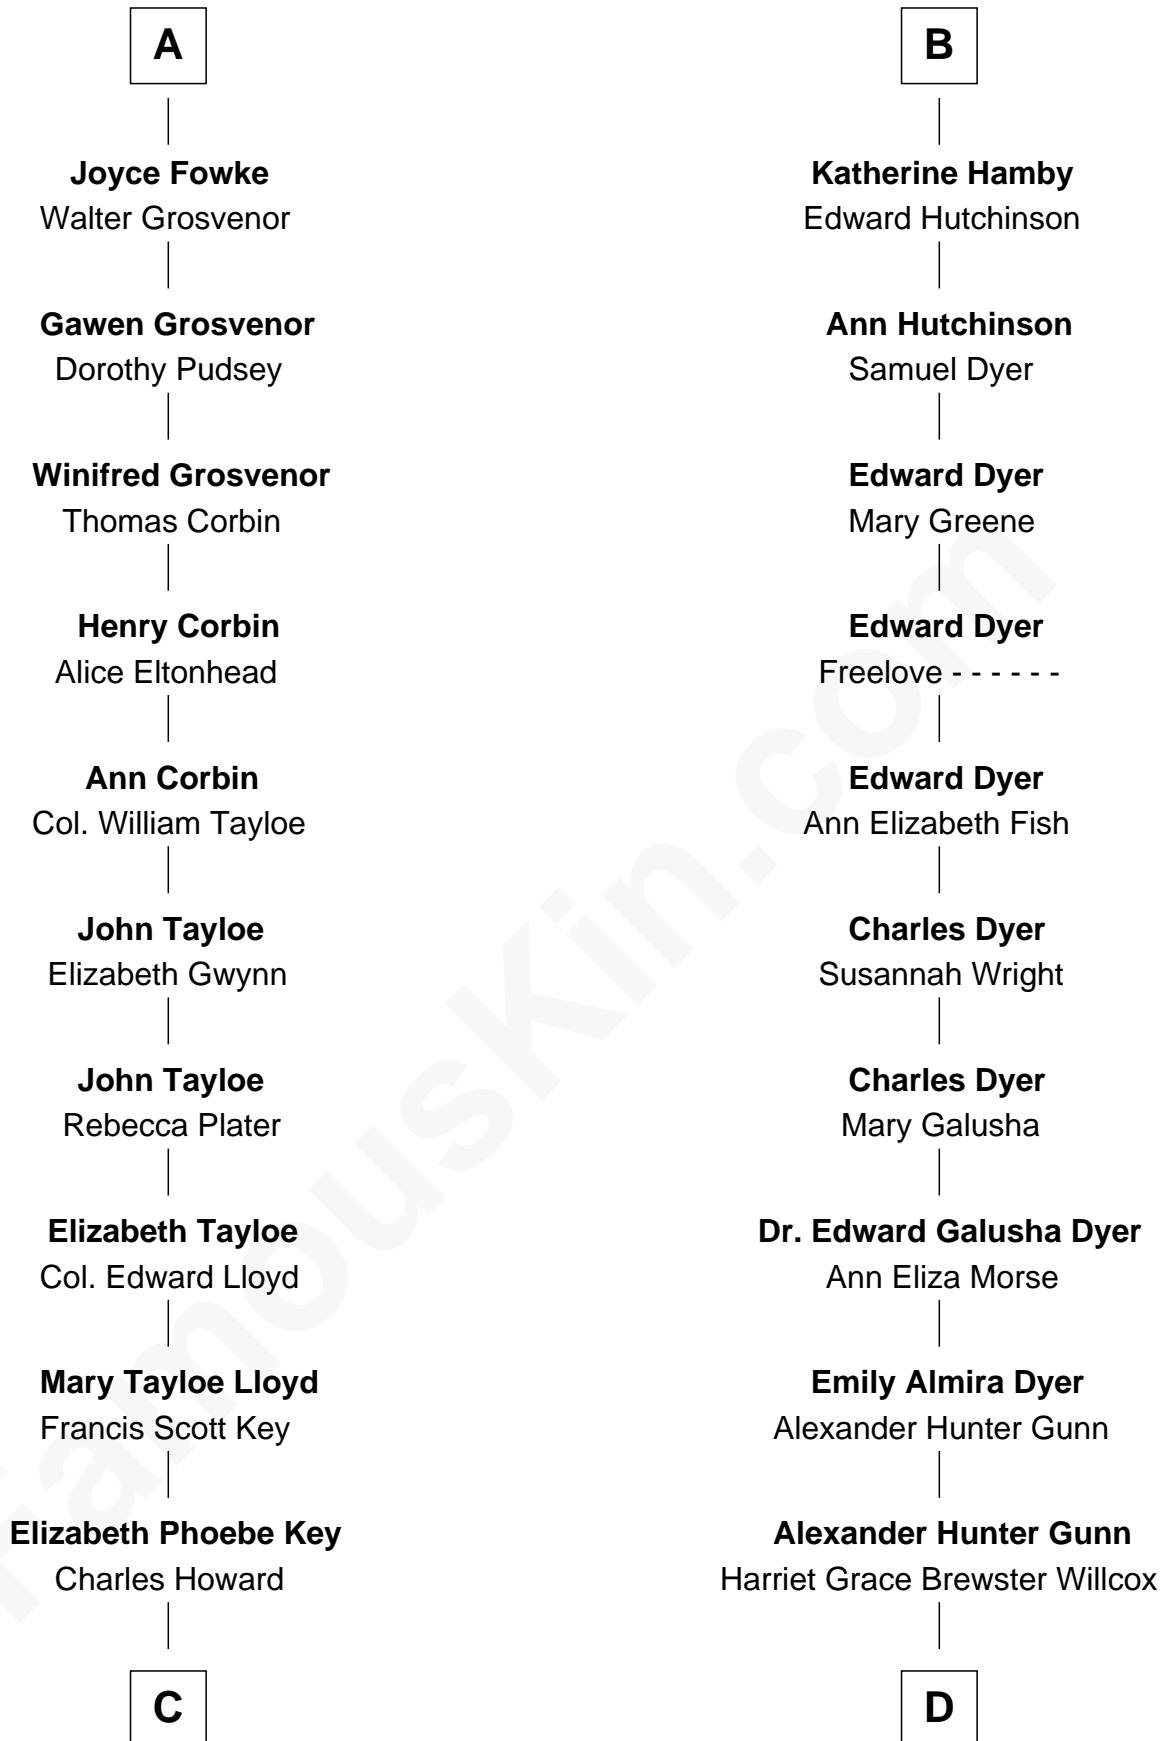

## Relationship Chart of

### Thomas Hunt Morgan

*Nobel Prize Winner in Physiology or Medicine*

18th cousin 1 time removed of

**Elisabeth Shue**

*TV and Movie Actress*

**Sir Baldwin Freville**

Maude le Scrope

**C**

**Ellen Key Howard**  
Charlton Hunt Morgan

**Thomas Hunt Morgan**  
*Nobel Prize Winner*

**D**

**Mary Brewster Gunn**  
Adoniram Judson Wells

**Anne Brewster Wells**  
James William Shue

**Elisabeth Shue**  
*TV and Movie Actress*