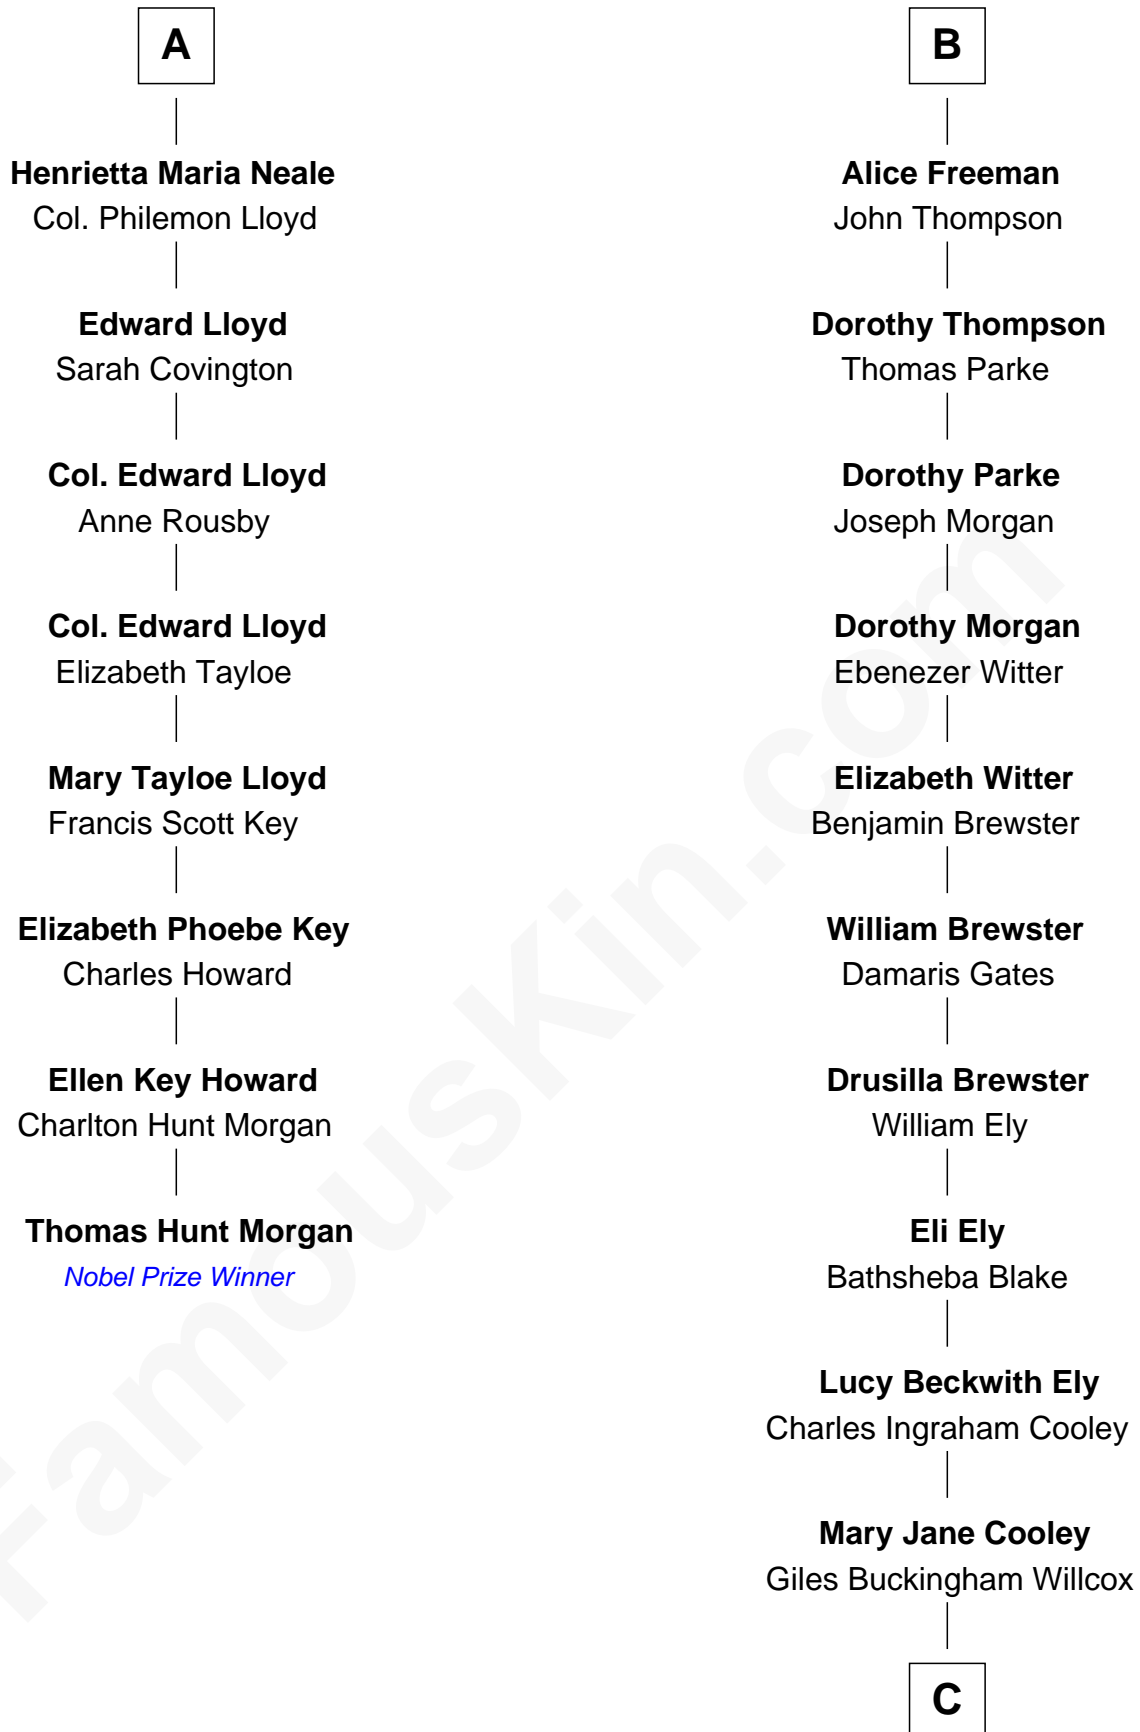

FamousKin.com

Relationship Chart of

Thomas Hunt Morgan

Nobel Prize Winner in Physiology or Medicine

14th cousin 6 times removed of

Andrew Shue

TV Actor

Sir John Throckmorton

Eleanor Spinney

Sir Thomas Throckmorton

Margaret Olney

Sir Robert Throckmorton

Catherine Marrow

Richard Throckmorton

Jane Beaufoe

Goditha Throckmorton

Agnes Throckmorton

Thomas Winslow

Agnes Winslow

John Giffard

Thomas Giffard

Joan Langston

Amy Giffard

Richard Samwell

Susanna Samwell

Peter Edwards

Edward Edwards

Ursula Coles

Margaret Edwards

Henry Freeman

B

C