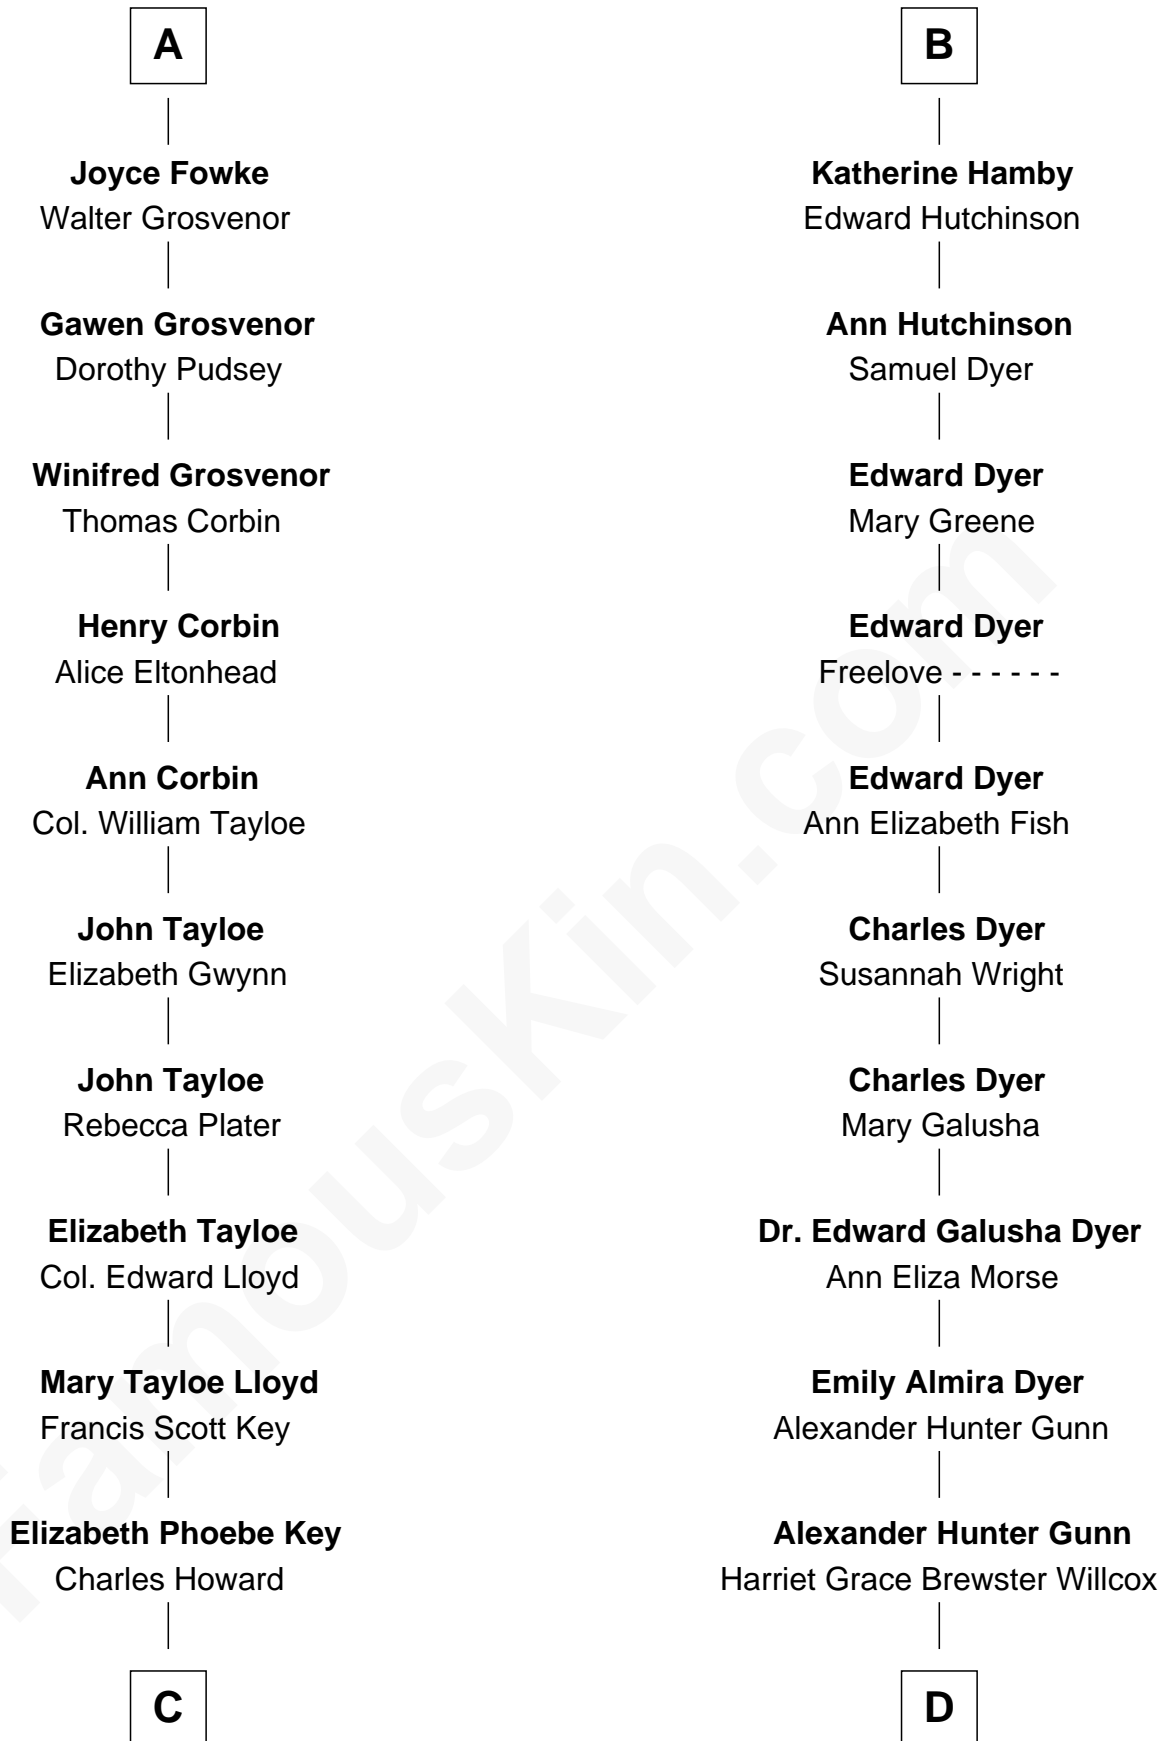

FamousKin.com

Relationship Chart of

Thomas Hunt Morgan

Nobel Prize Winner in Physiology or Medicine

18th cousin 1 time removed of

Andrew Shue

TV Actor

Sir Baldwin Freville

Maude le Scrope

C

Ellen Key Howard
Charlton Hunt Morgan

Thomas Hunt Morgan
Nobel Prize Winner

D

Mary Brewster Gunn
Adoniram Judson Wells

Anne Brewster Wells
James William Shue

Andrew Shue
TV Actor