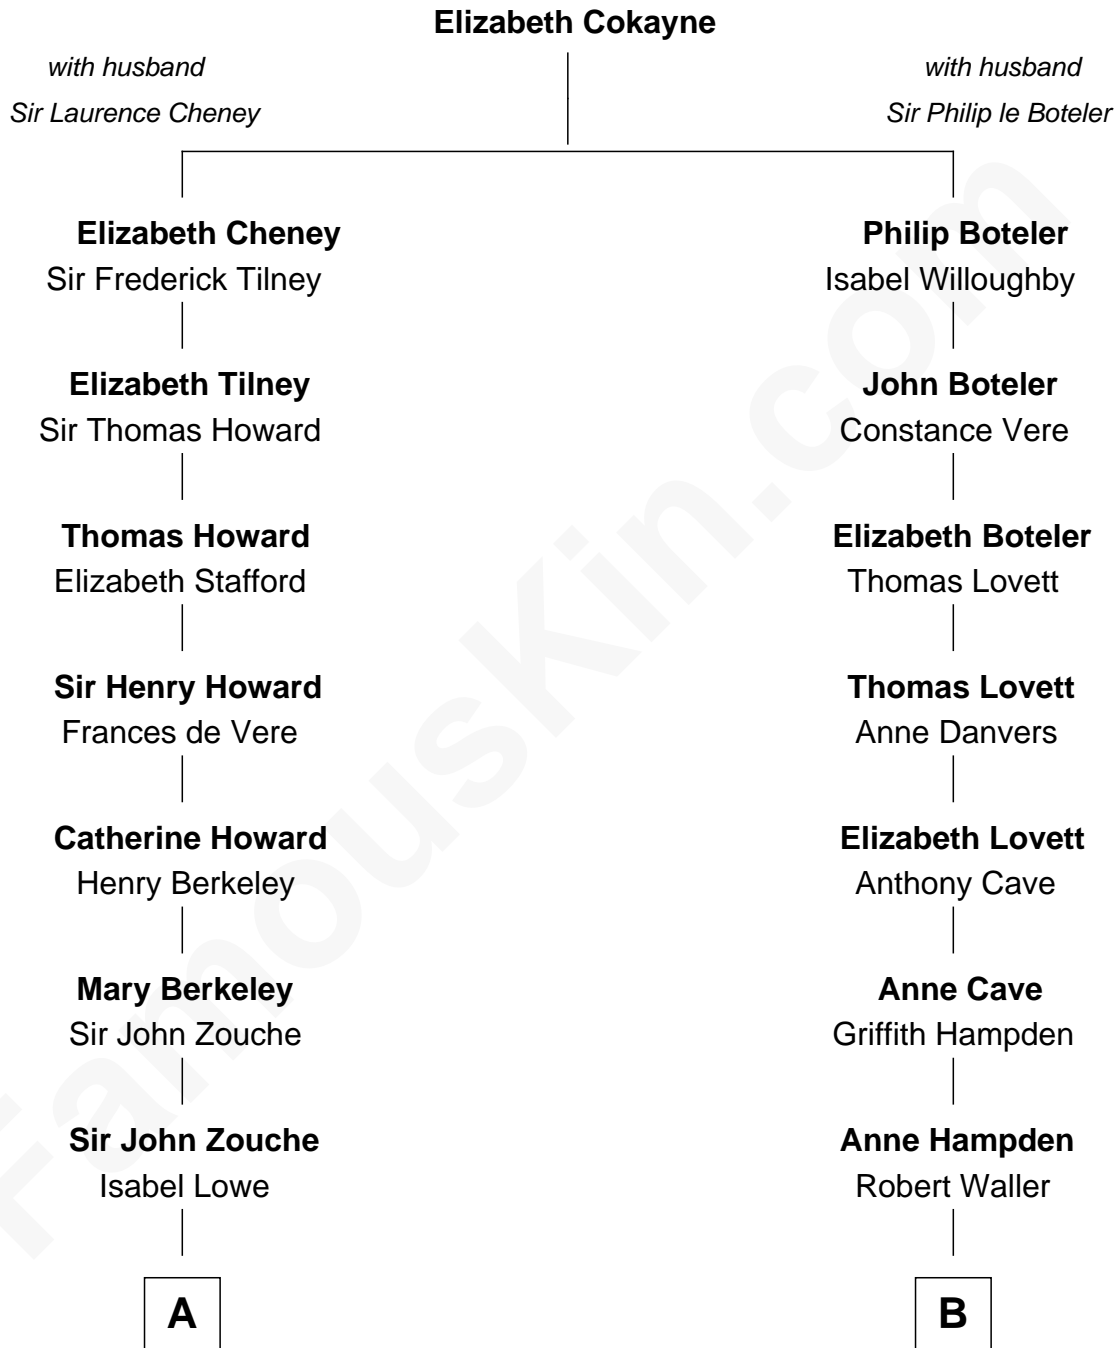

FamousKin.com

Relationship Chart of

Thomas Hunt Morgan

Nobel Prize Winner in Physiology or Medicine

16th cousin 1 time removed of

John McCain

U.S. Senator from Arizona

A