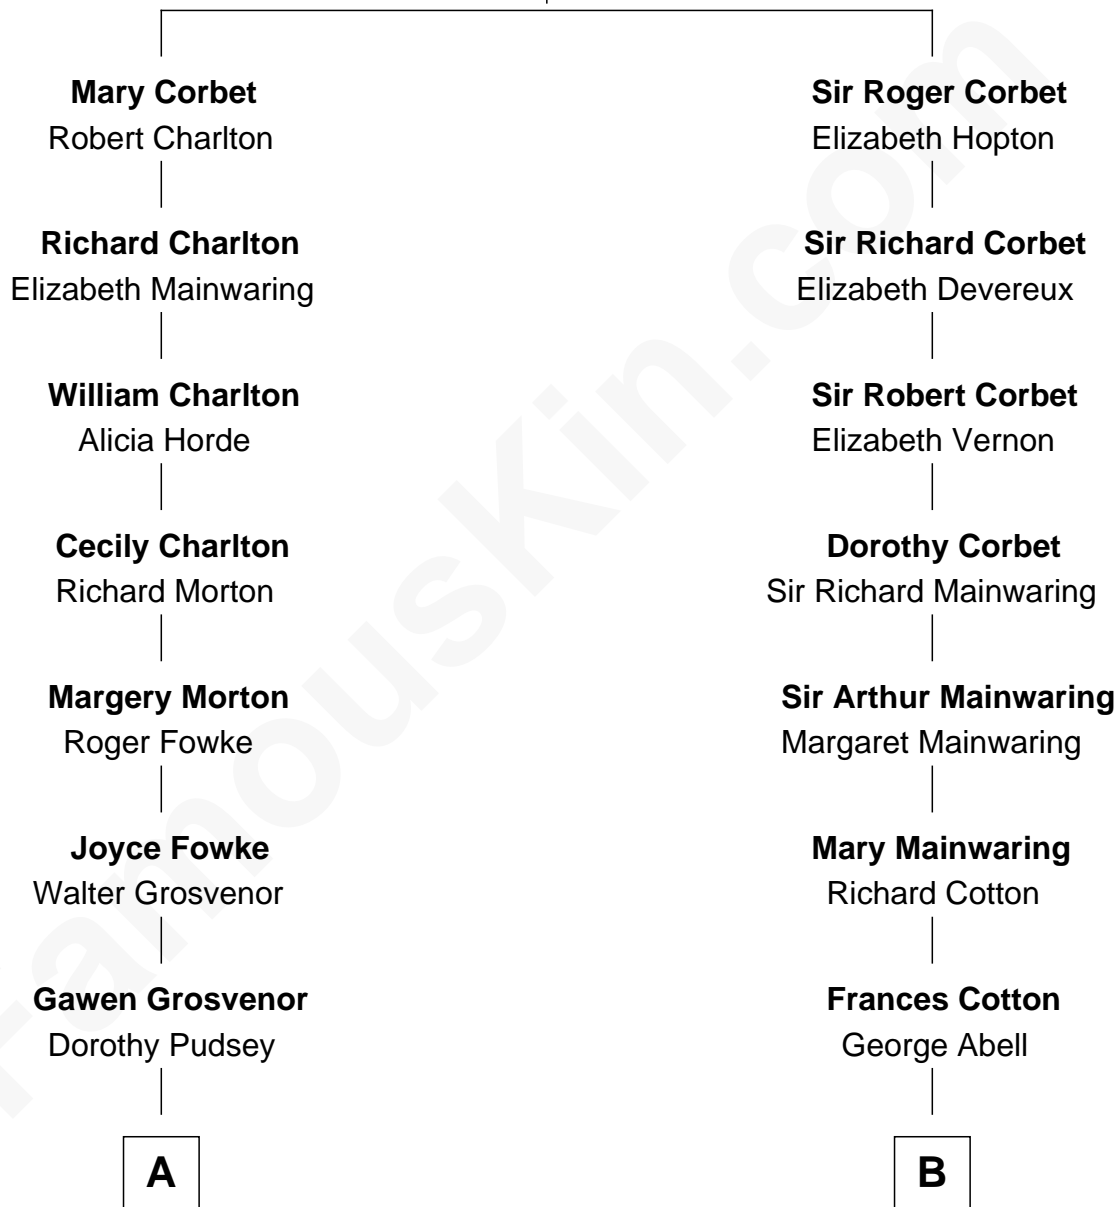

FamousKin.com

Relationship Chart of

Thomas Hunt Morgan

Nobel Prize Winner in Physiology or Medicine

16th cousin 1 time removed of

Illeana Douglas

TV and Movie Actress

Sir Robert Corbet

Margaret - - - - -

Illeana Douglas photo by [Lan Bui](#) (CC BY-SA 2.0)