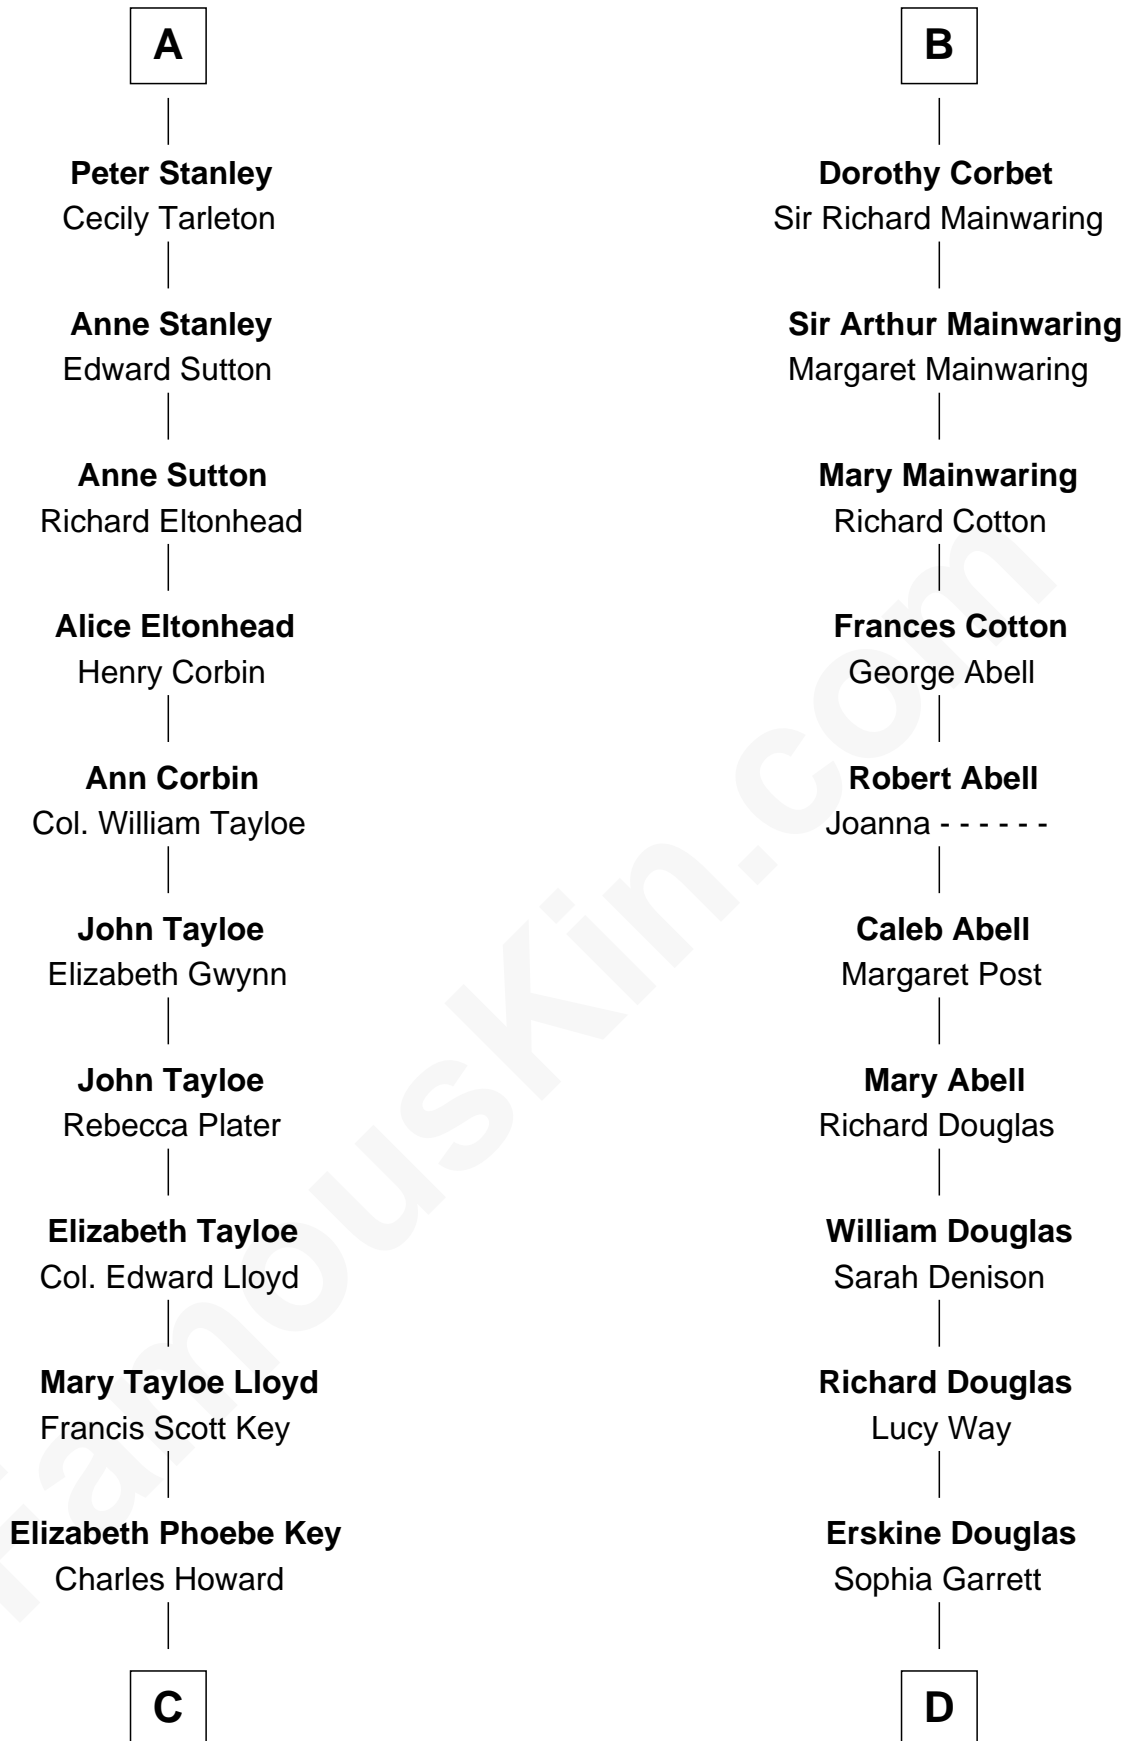

## Relationship Chart of

### Thomas Hunt Morgan

*Nobel Prize Winner in Physiology or Medicine*

18th cousin 3 times removed of

**Illeana Douglas**

*TV and Movie Actress*

**C**

**Ellen Key Howard**  
Charlton Hunt Morgan

**Thomas Hunt Morgan**  
*Nobel Prize Winner*

**D**

**Emma Jane Douglas**  
Col. George Taliaferro Shackelford

**Lena Priscilla Shackelford**  
Edouard Gregory Hesselberg

**Melvyn Edouard Hesselberg**  
Rosalind Hightower

**Gregory Hesselberg**  
Joan Georgescu