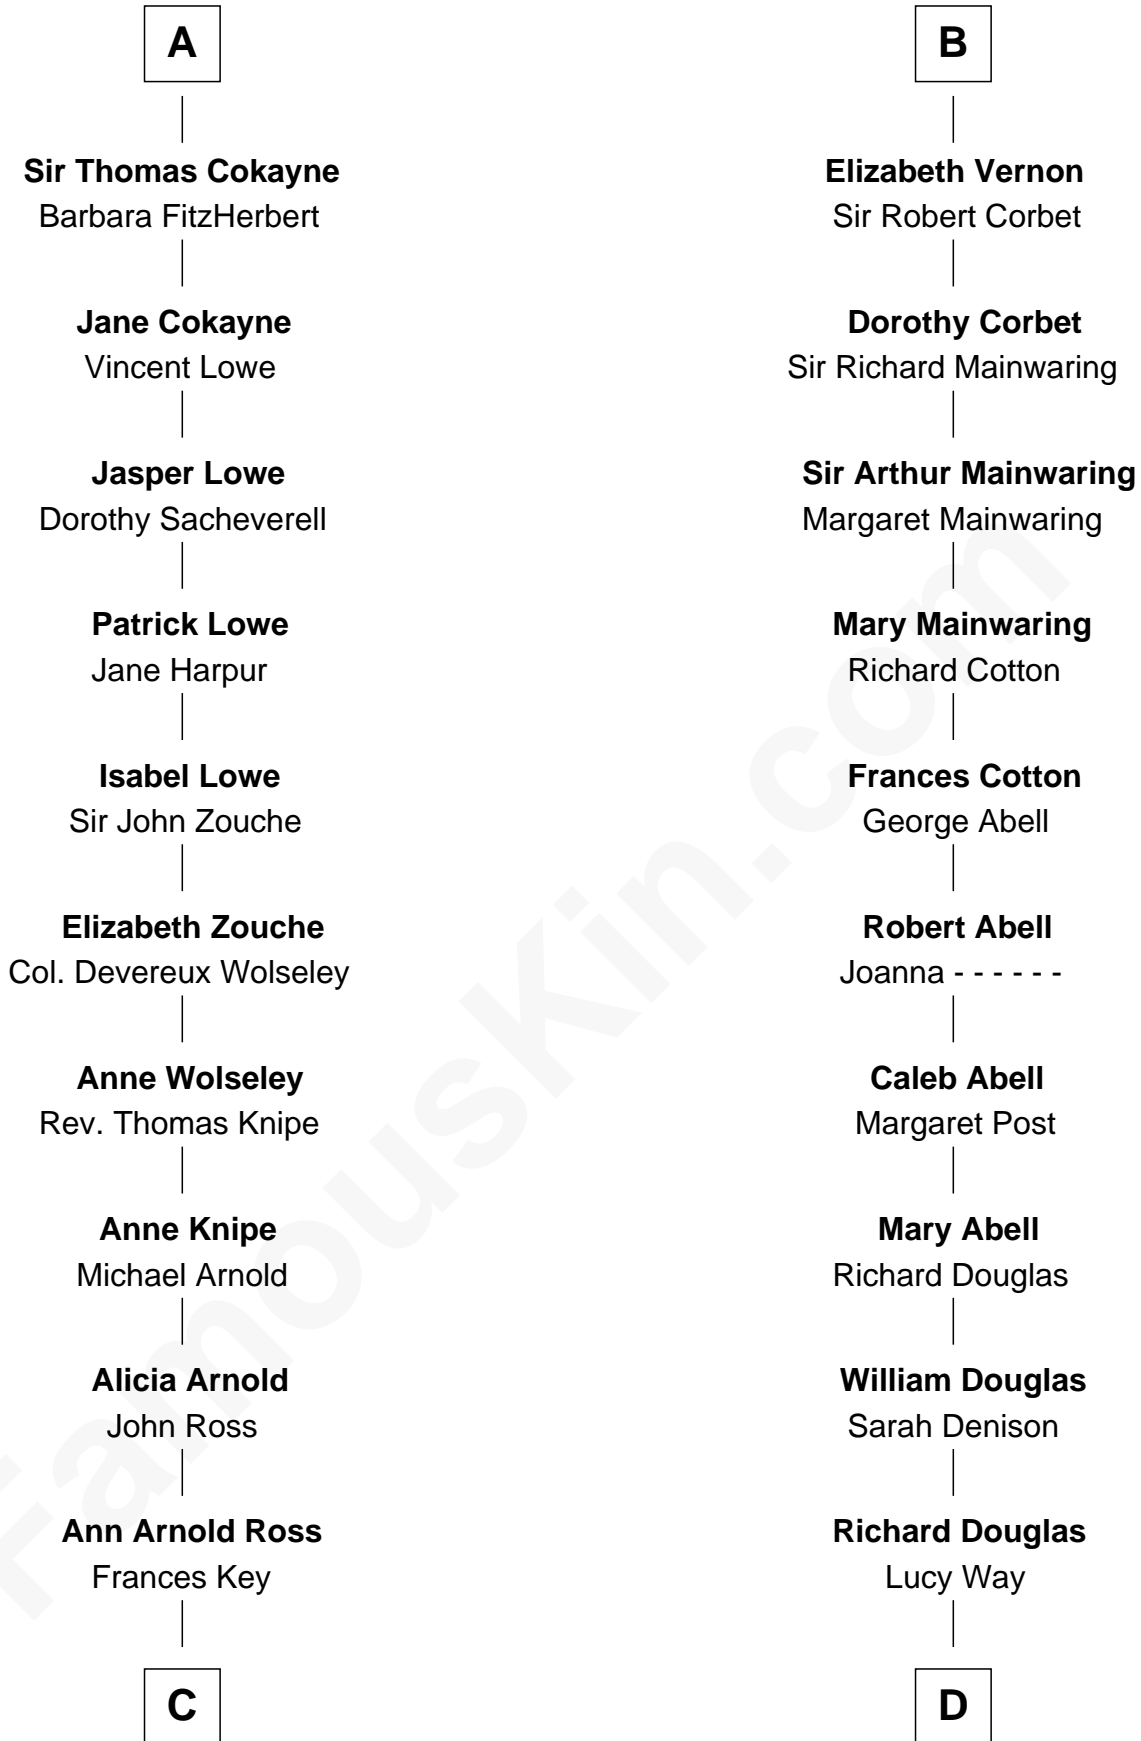

## Relationship Chart of

### Thomas Hunt Morgan

*Nobel Prize Winner in Physiology or Medicine*

20th cousin 1 time removed of

**Melvyn Douglas**  
*Movie Actor*

**Sir Robert de Ros**  
Isabel de Aubeney

**C**

**John Ross Key**

Anne Phebe Penn Dagworthy Charlton

**Francis Scott Key**

Mary Tayloe Lloyd

**Elizabeth Phoebe Key**

Charles Howard

**Ellen Key Howard**

Charlton Hunt Morgan

**Thomas Hunt Morgan**

*Nobel Prize Winner*

**D**

**Erskine Douglas**

Sophia Garrett

**Emma Jane Douglas**

Col. George Taliaferro Shackelford

**Lena Priscilla Shackelford**

Edouard Gregory Hesselberg

**Melvyn Douglas**