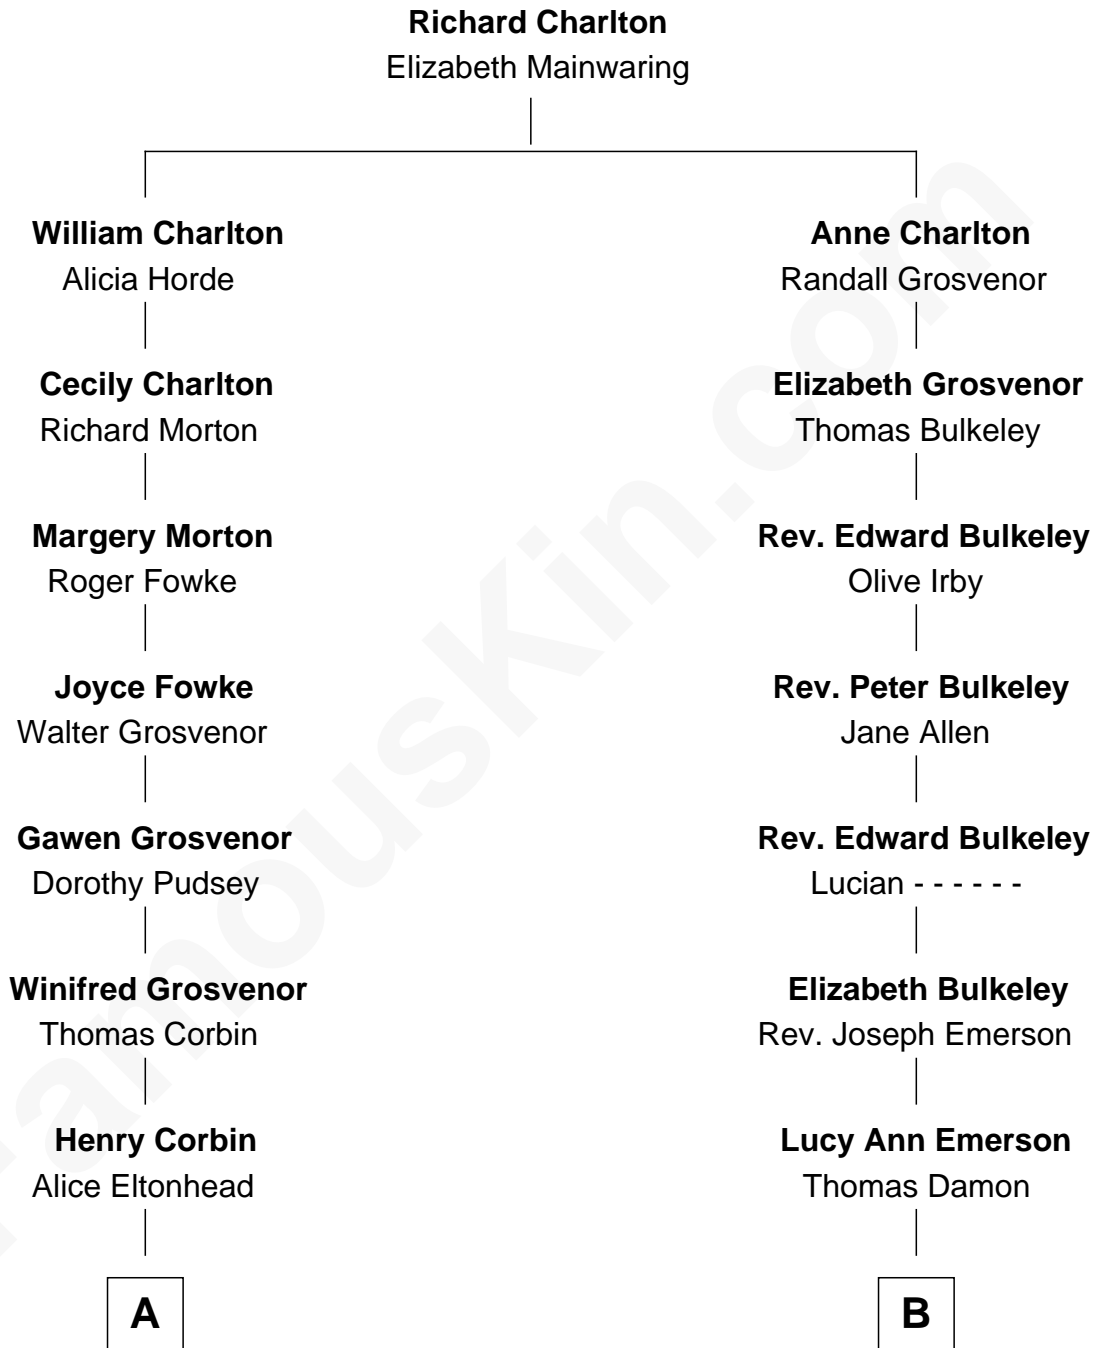

FamousKin.com

Relationship Chart of

Thomas Hunt Morgan

Nobel Prize Winner in Physiology or Medicine

14th cousin of

Sarah Palin

9th Governor of Alaska

A

Ann Corbin
Col. William Tayloe

John Tayloe
Elizabeth Gwynn

John Tayloe
Rebecca Plater

Elizabeth Tayloe
Col. Edward Lloyd

Mary Tayloe Lloyd
Francis Scott Key

Elizabeth Phoebe Key
Charles Howard

Ellen Key Howard
Charlton Hunt Morgan