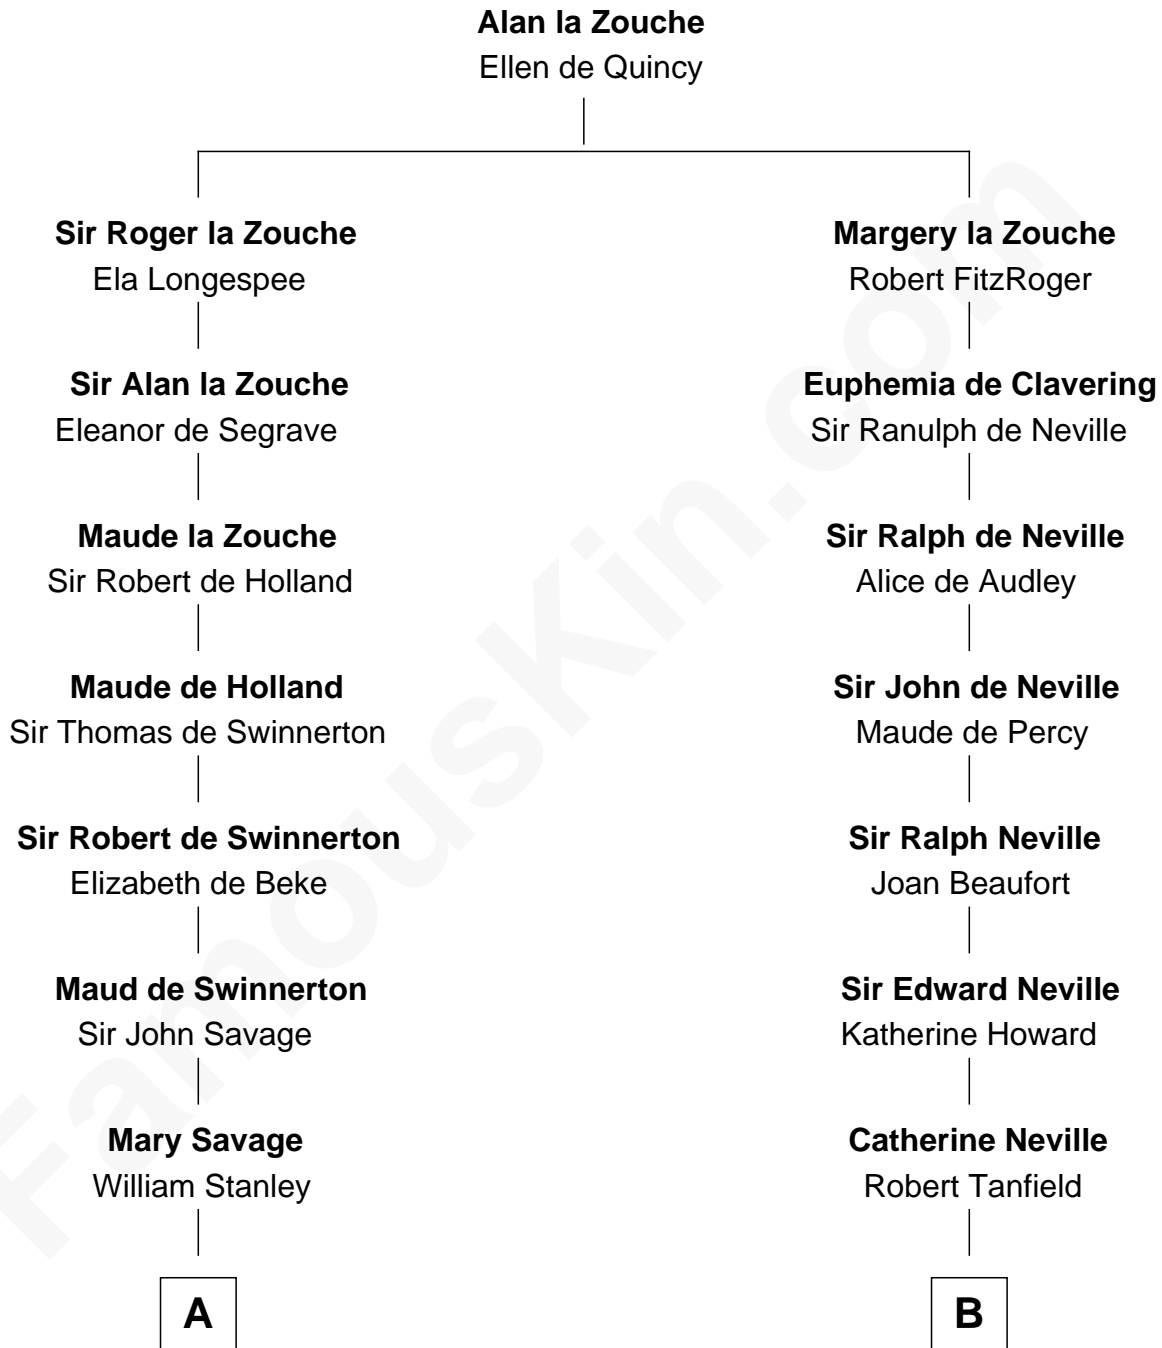

## Relationship Chart of

### Thomas Hunt Morgan

*Nobel Prize Winner in Physiology or Medicine*

16th cousin 5 times removed of

### Thomas Jefferson

*3rd U.S. President and Signer of the Declaration of Independence*

**C**

**Elizabeth Tayloe**  
Col. Edward Lloyd

**Mary Tayloe Lloyd**  
Francis Scott Key

**Elizabeth Phoebe Key**  
Charles Howard