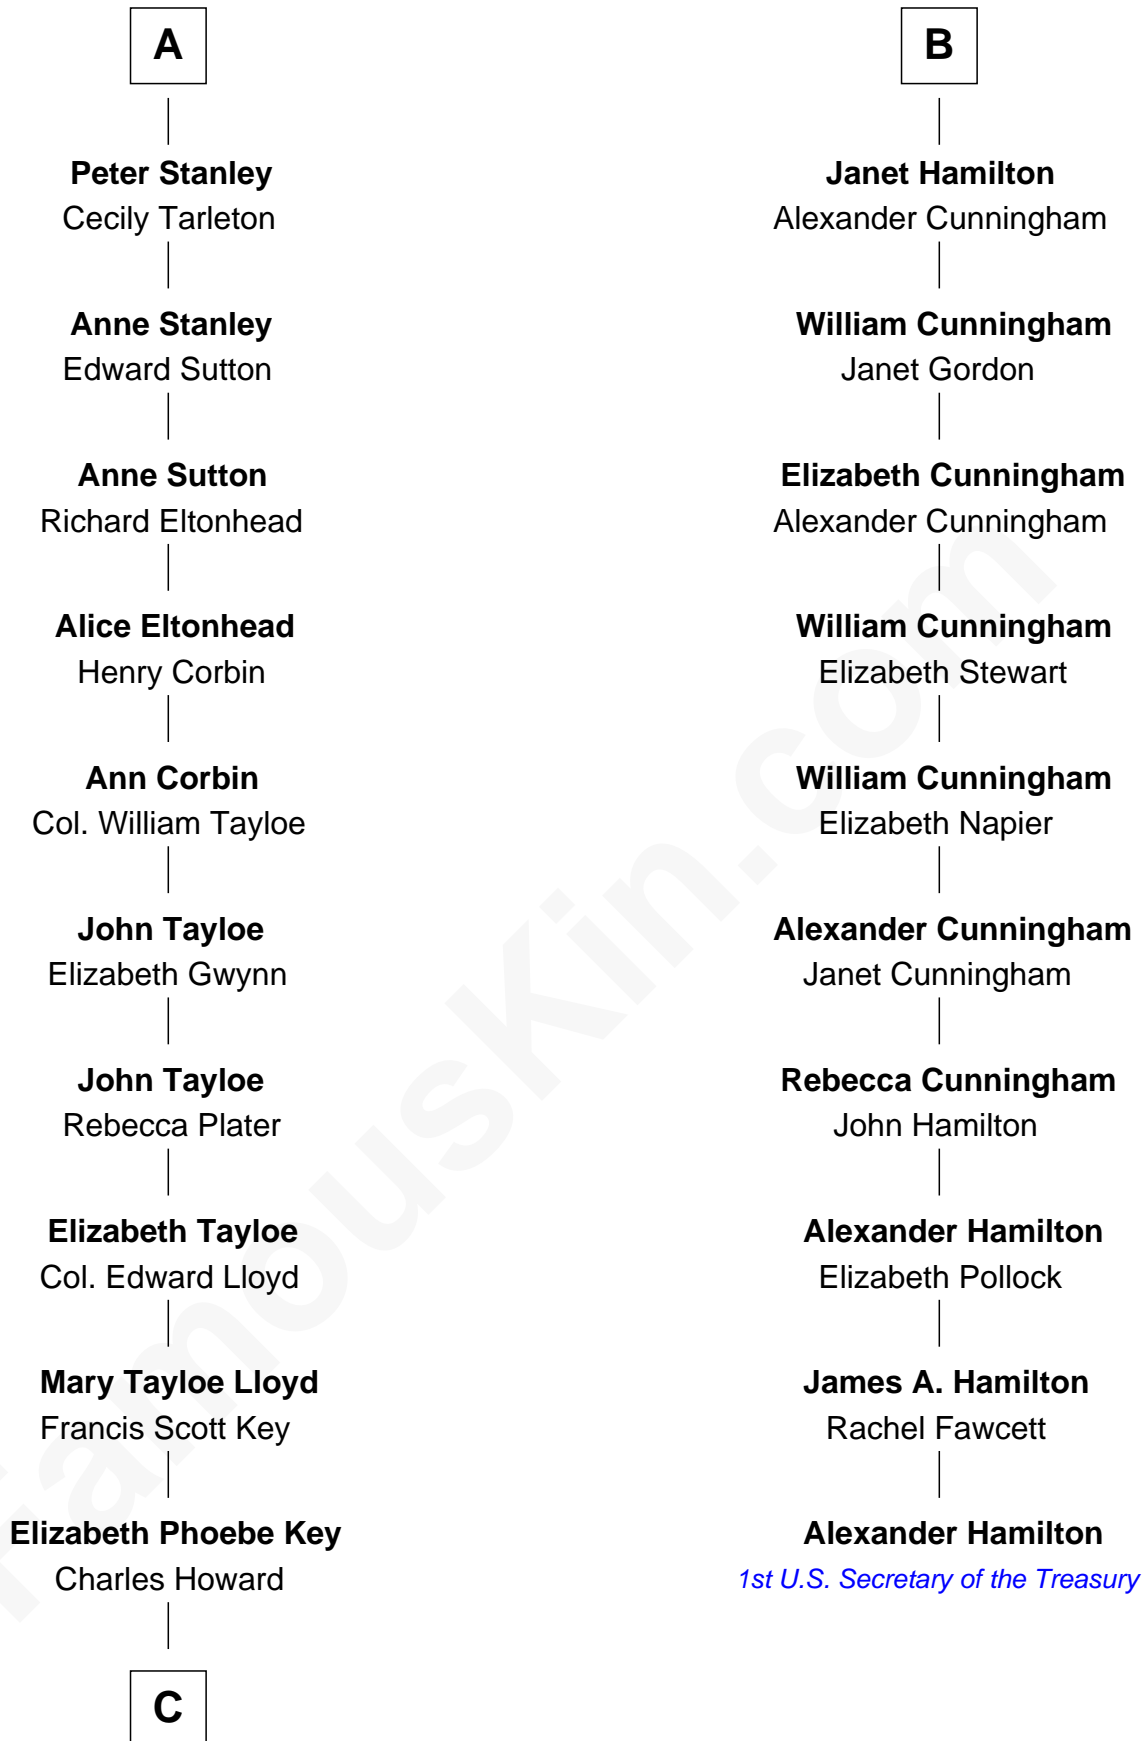

## Relationship Chart of

### Thomas Hunt Morgan

*Nobel Prize Winner in Physiology or Medicine*

16th cousin 2 times removed of

### Alexander Hamilton

*1st U.S. Secretary of the Treasury*

**C**

—  
**Ellen Key Howard**  
Charlton Hunt Morgan

—  
**Thomas Hunt Morgan**  
*Nobel Prize Winner*

FamousKin.com