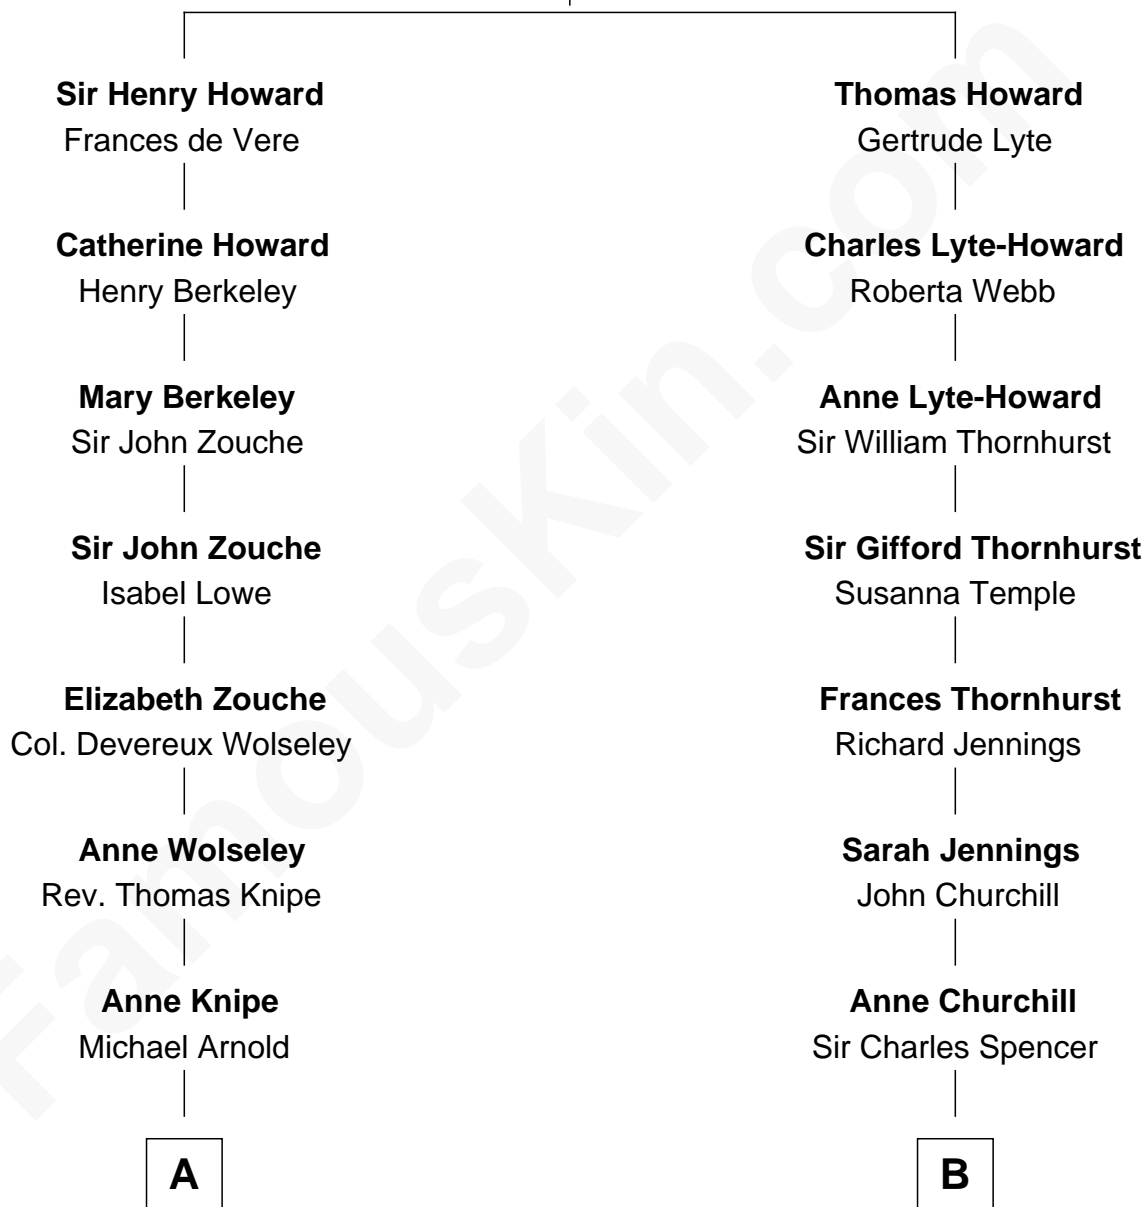

## Relationship Chart of Thomas Hunt Morgan

*Nobel Prize Winner in Physiology or Medicine*

13th cousin 1 time removed of

**Princess Diana**

*Princess of Wales*

**Thomas Howard**  
Elizabeth Stafford

**A**

**Alicia Arnold**

John Ross

**Ann Arnold Ross**

Frances Key

**John Ross Key**

Anne Phebe Penn Dagworthy Charlton

**Francis Scott Key**

Mary Tayloe Lloyd

**Elizabeth Phoebe Key**

Charles Howard

**Ellen Key Howard**

Charlton Hunt Morgan

**Thomas Hunt Morgan**

*Nobel Prize Winner*

**B**

**John Spencer**

Georgiana Carolina Carteret