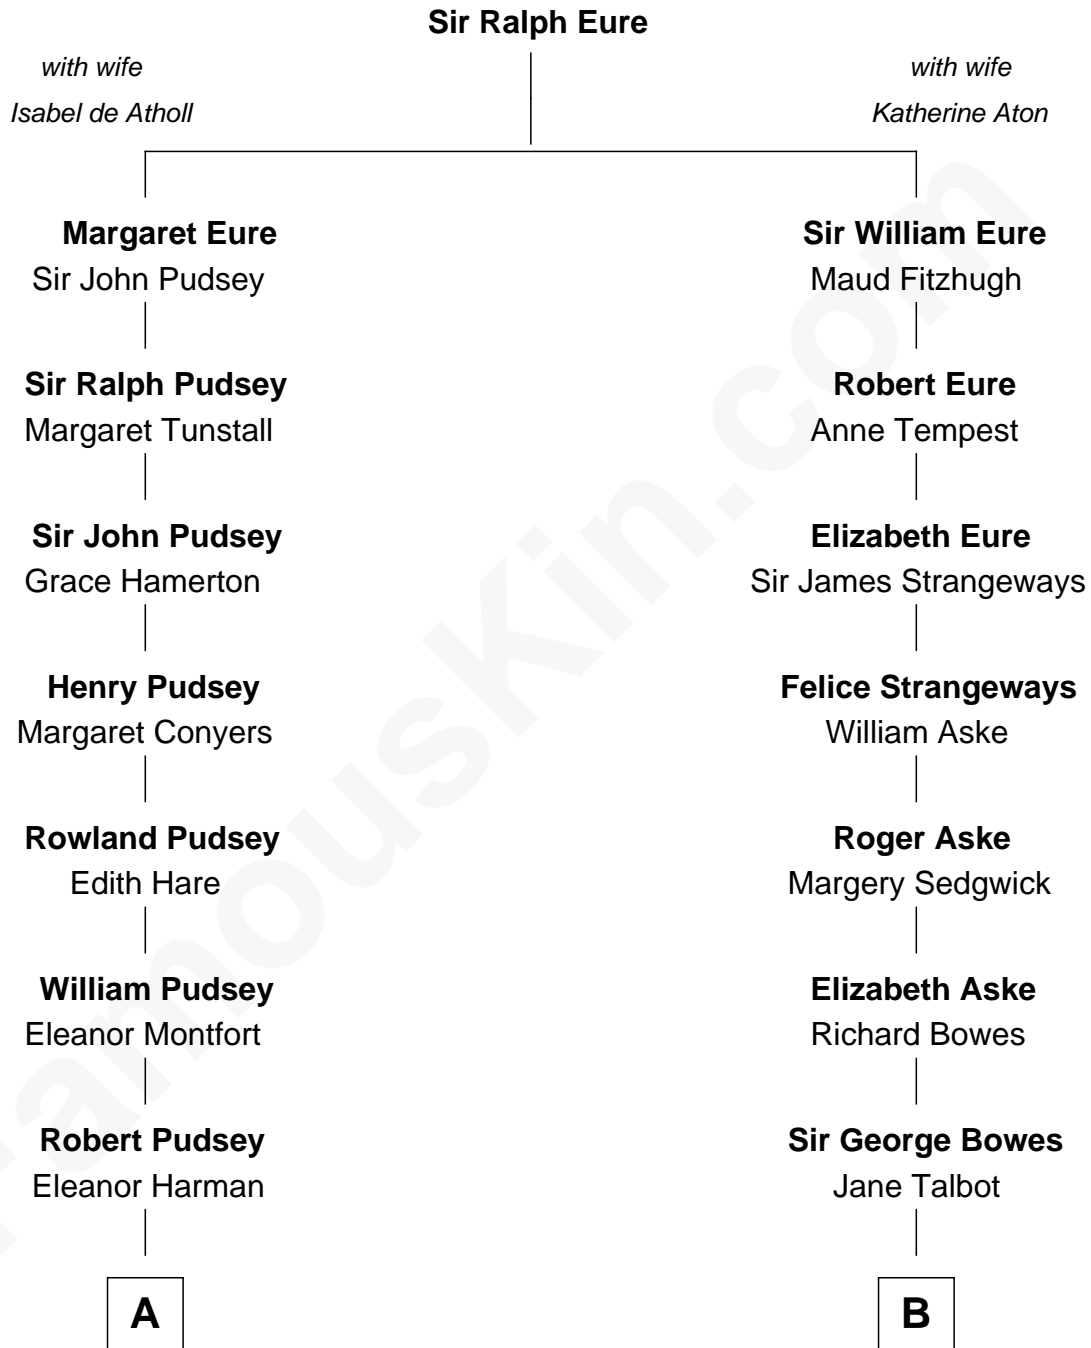

## Relationship Chart of

### Thomas Hunt Morgan

*Nobel Prize Winner in Physiology or Medicine*

18th cousin 2 times removed of

**Princess Diana**

*Princess of Wales*

**C**

**Ellen Key Howard**  
Charlton Hunt Morgan

**Thomas Hunt Morgan**  
*Nobel Prize Winner*

**D**

**James Albert Edward Hamilton**  
Rosalind Cecilia Caroline Bingham

**Cynthia Elinor Beatrix Hamilton**  
Albert Edward John Spencer

**Edward John Spencer**  
Frances Ruth Burke Roche

**Princess Diana**  
*Princess of Wales*