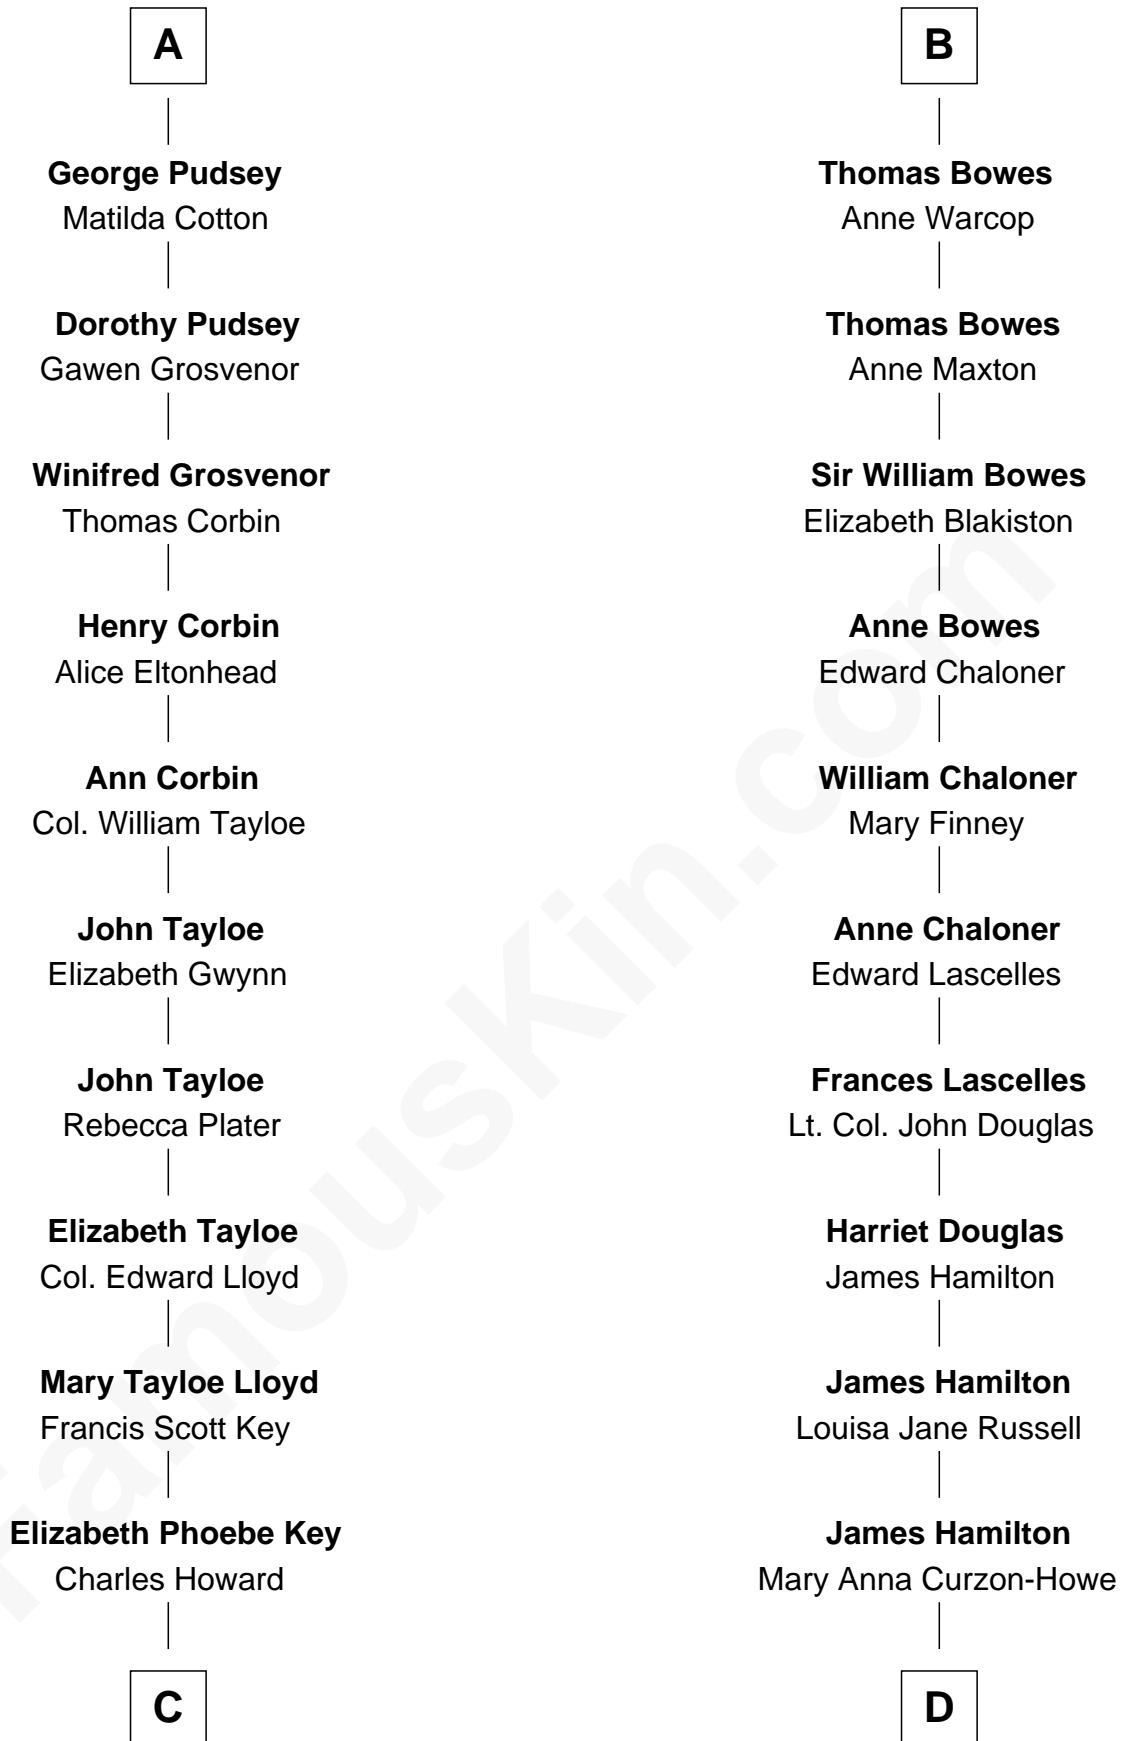

## Relationship Chart of

### Thomas Hunt Morgan

*Nobel Prize Winner in Physiology or Medicine*

18th cousin 2 times removed of

**Princess Diana**

*Princess of Wales*

**C**

**Ellen Key Howard**  
Charlton Hunt Morgan

**Thomas Hunt Morgan**  
*Nobel Prize Winner*

**D**

**James Albert Edward Hamilton**  
Rosalind Cecilia Caroline Bingham

**Cynthia Elinor Beatrix Hamilton**  
Albert Edward John Spencer

**Edward John Spencer**  
Frances Ruth Burke Roche

**Princess Diana**  
*Princess of Wales*