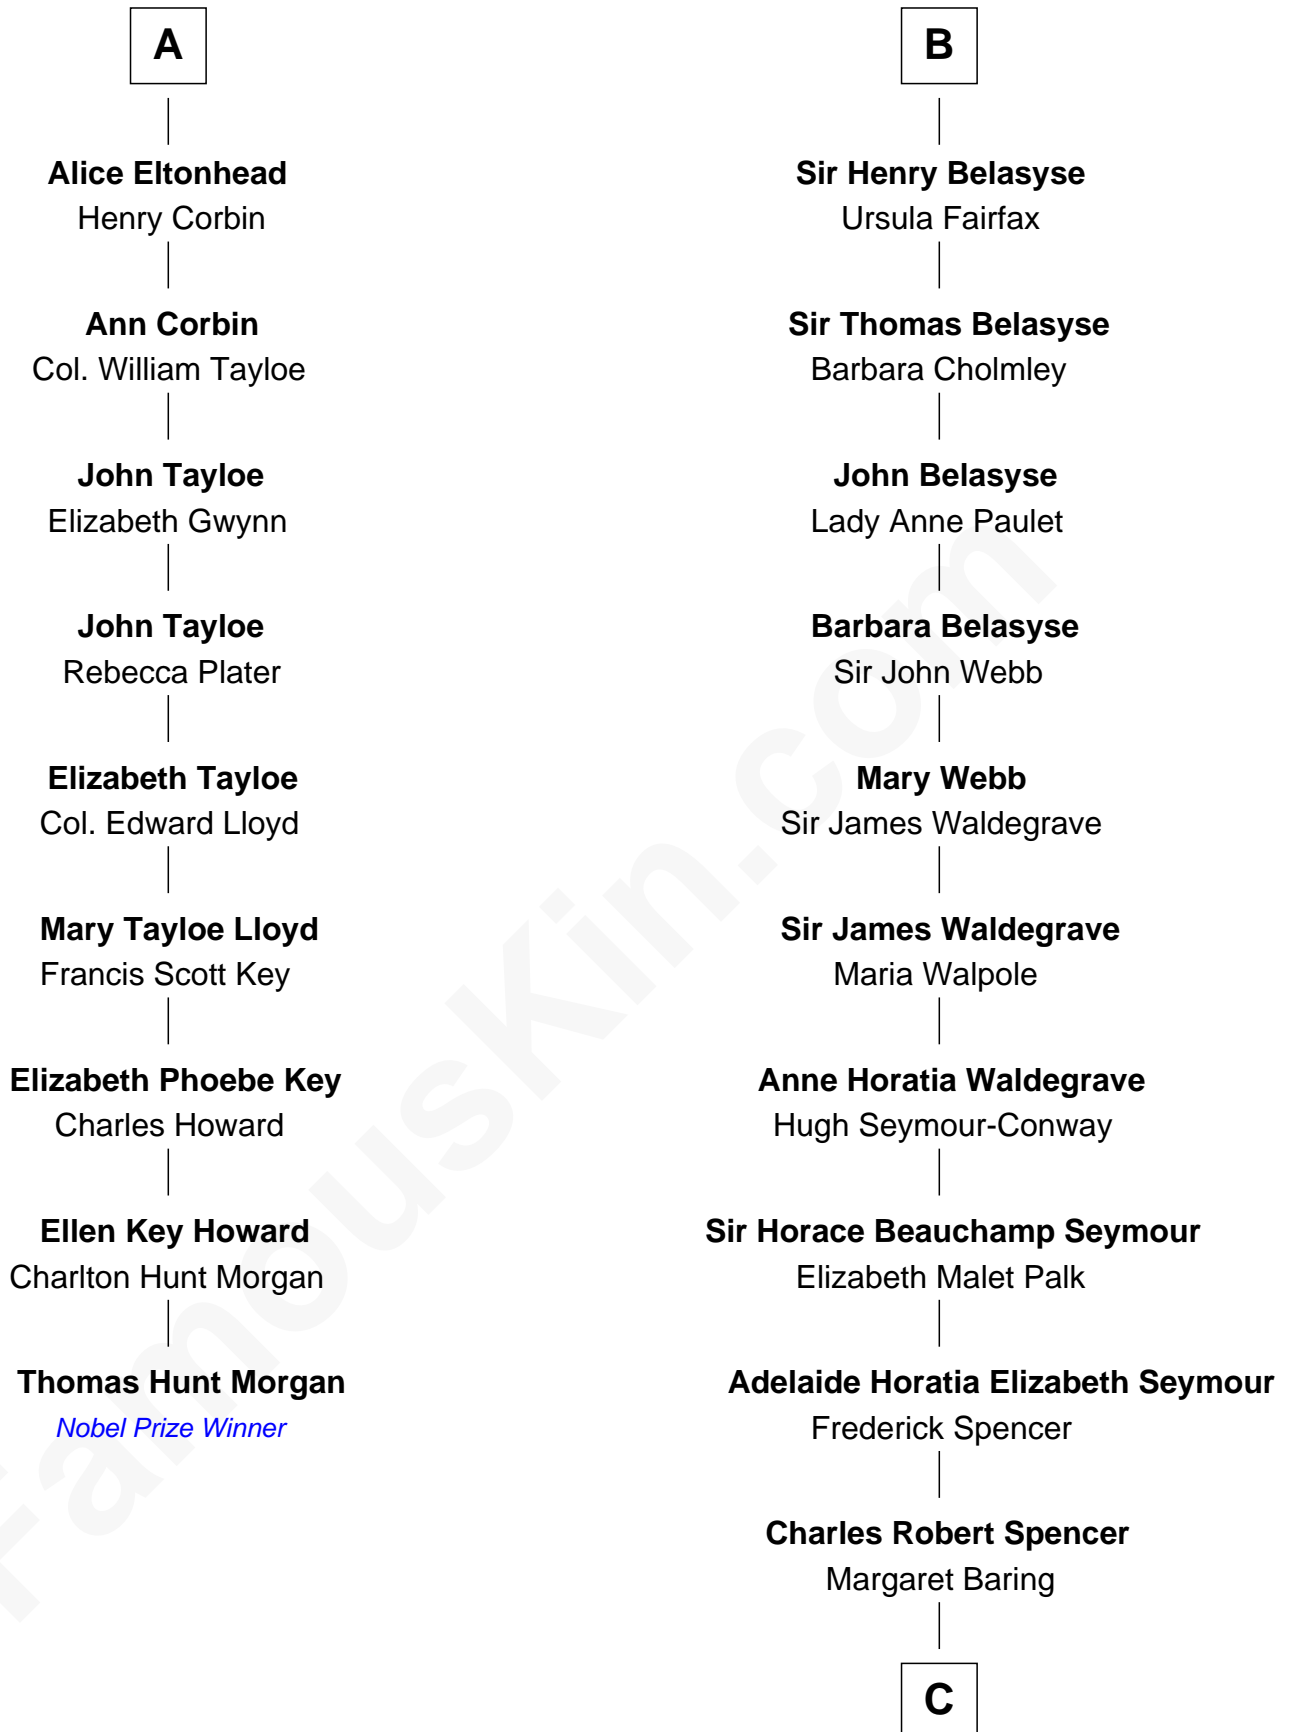

FamousKin.com

Relationship Chart of

Thomas Hunt Morgan

Nobel Prize Winner in Physiology or Medicine

15th cousin 4 times removed of

Princess Diana

Princess of Wales

Sir Nicholas Harington

Agnes Harington

Richard Sherburne

Richard Sherburne

Alice Hamerton

Sir Robert Sherburne

Joan Radcliffe

Elizabeth Sherburne

Sir Thomas Fairfax

Sir Thomas Fairfax

Agnes Gascoigne

Sir Nicholas Fairfax

Jane Palmes

Margaret Fairfax

Sir William Belasyse

B

C