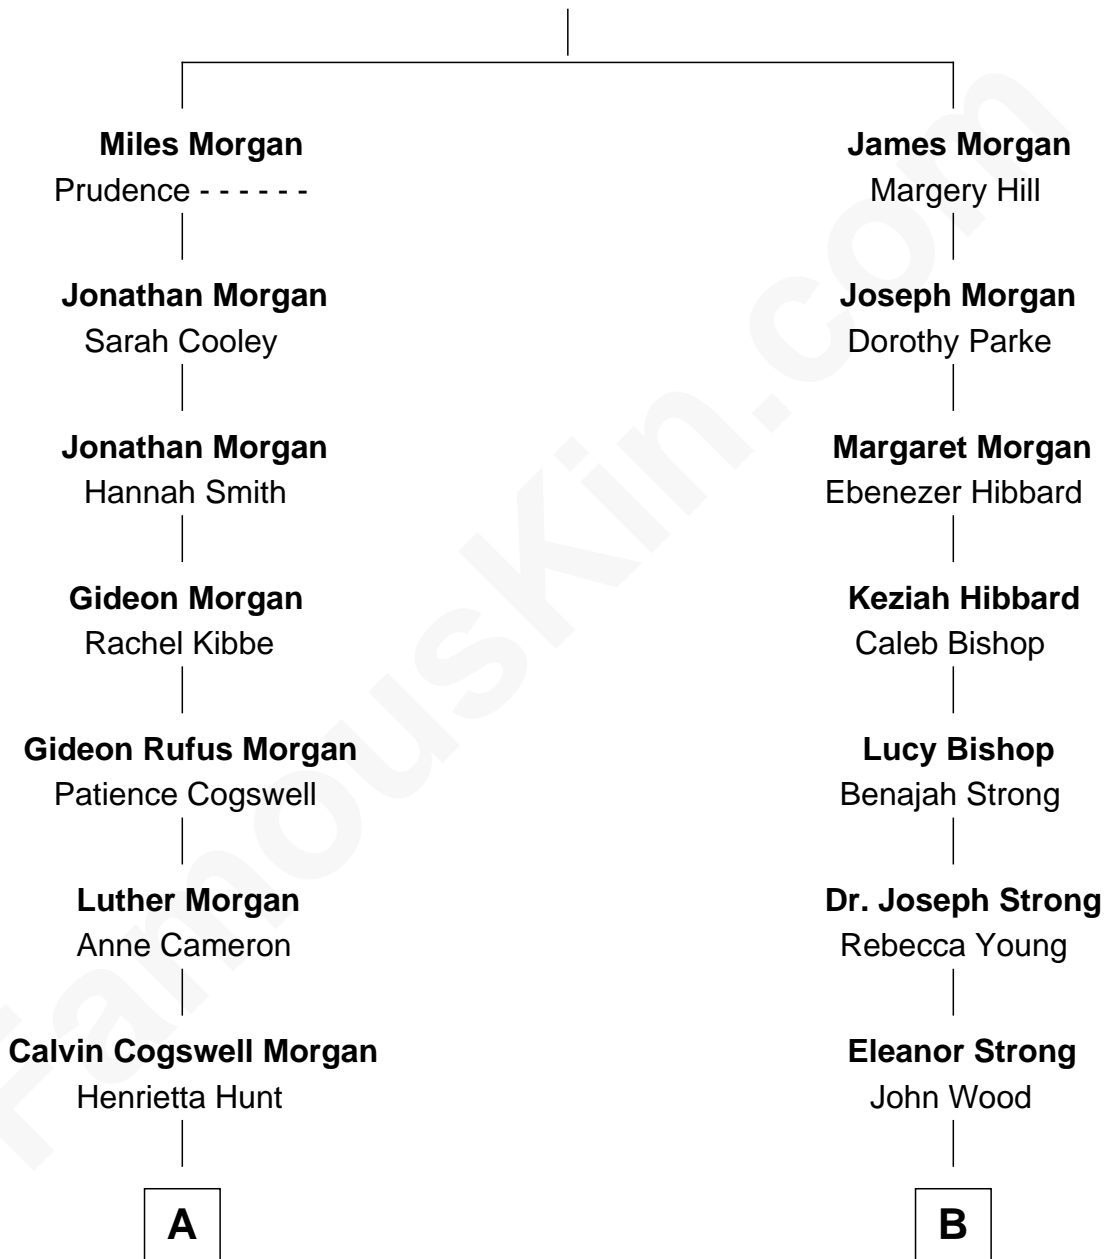

FamousKin.com

Relationship Chart of

Thomas Hunt Morgan

Nobel Prize Winner in Physiology or Medicine

8th cousin 3 times removed of

Princess Diana

Princess of Wales

William Morgan

A

Charlton Hunt Morgan

Ellen Key Howard

Thomas Hunt Morgan

Nobel Prize Winner

B

Ellen Wood

Franklin H. Work

Frances Eleanor Work

James Boothby Burke Roche

Edmund Maurice Burke Roche

Ruth Sylvia Gill

Frances Ruth Burke Roche

Edward John Spencer

Princess Diana

Princess of Wales