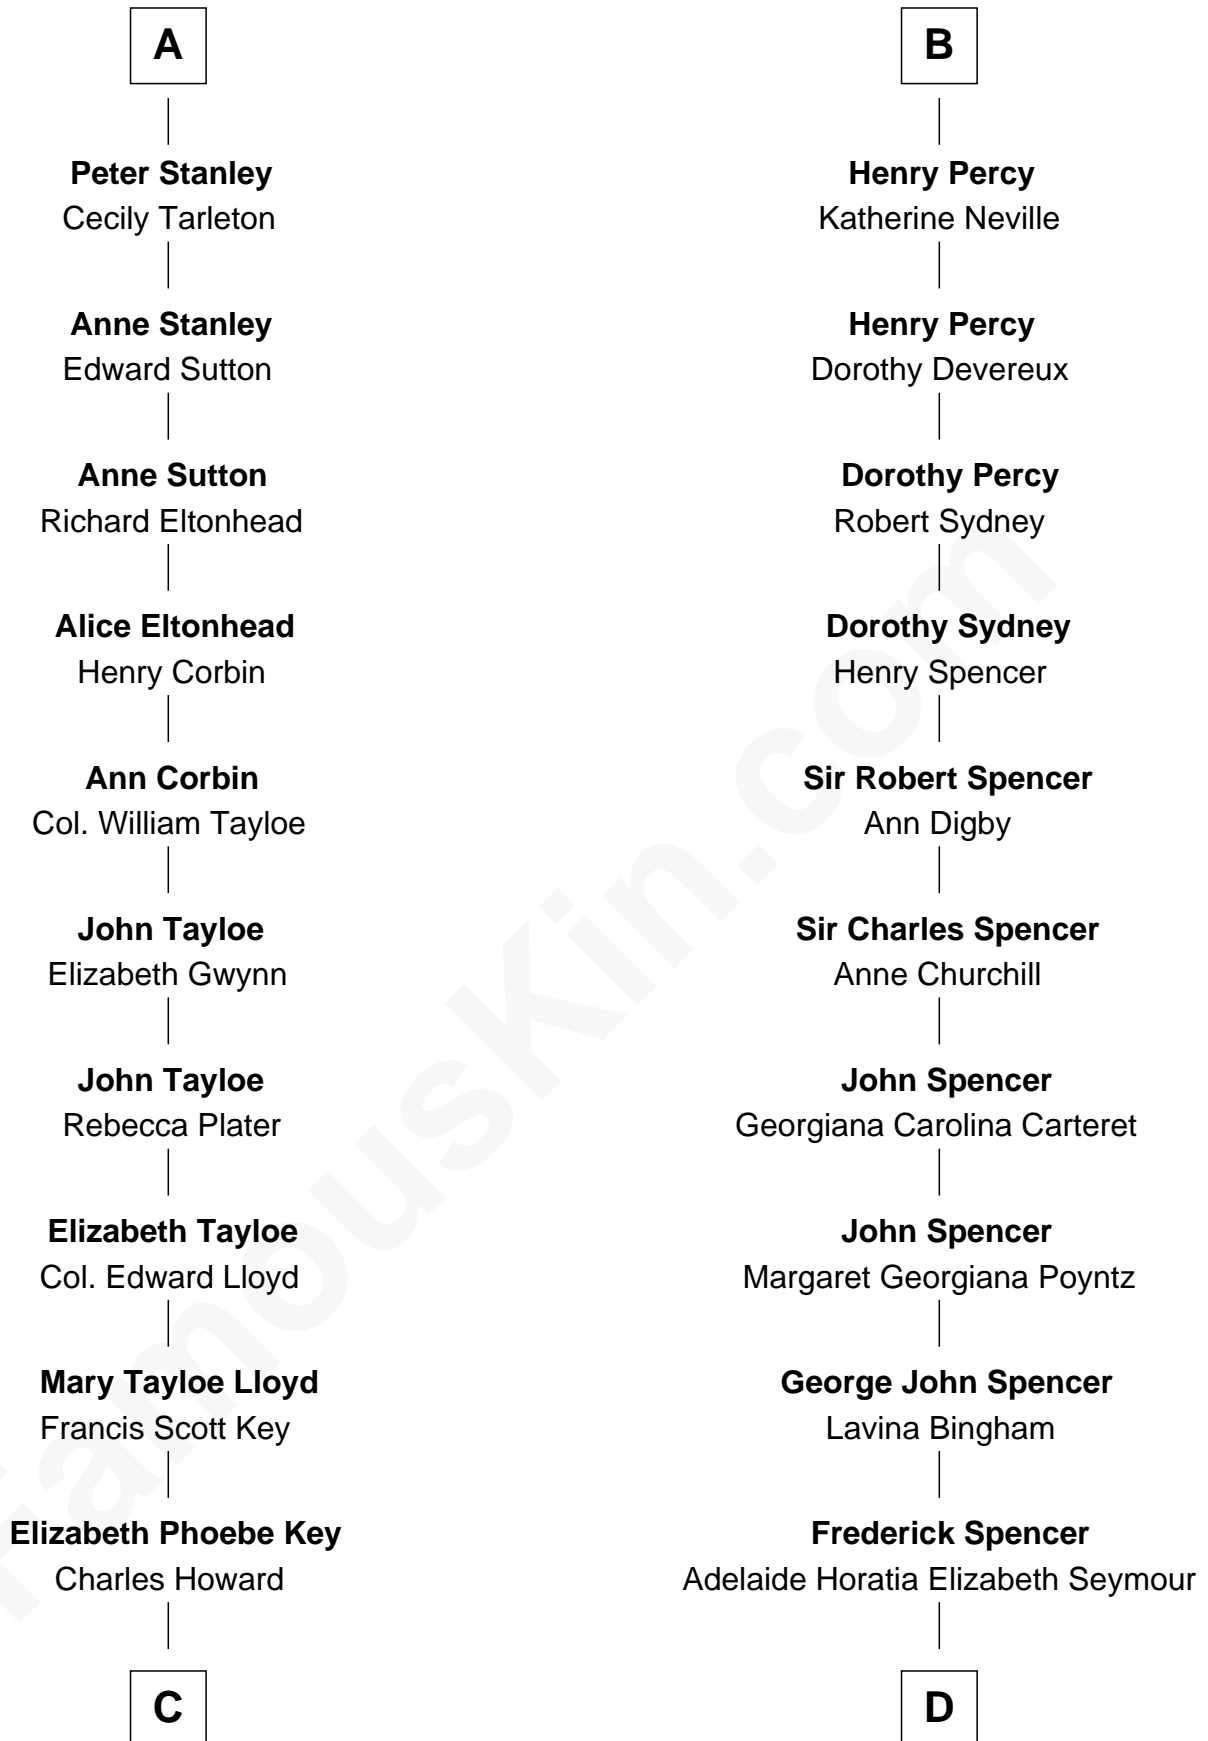

## Relationship Chart of

### Thomas Hunt Morgan

*Nobel Prize Winner in Physiology or Medicine*

18th cousin 2 times removed of

**Princess Diana**

*Princess of Wales*

**Sir Robert de Holland**

Maude la Zouche

**C**

**Ellen Key Howard**  
Charlton Hunt Morgan

**Thomas Hunt Morgan**  
*Nobel Prize Winner*

**D**

**Charles Robert Spencer**  
Margaret Baring

**Albert Edward John Spencer**  
Cynthia Elinor Beatrix Hamilton