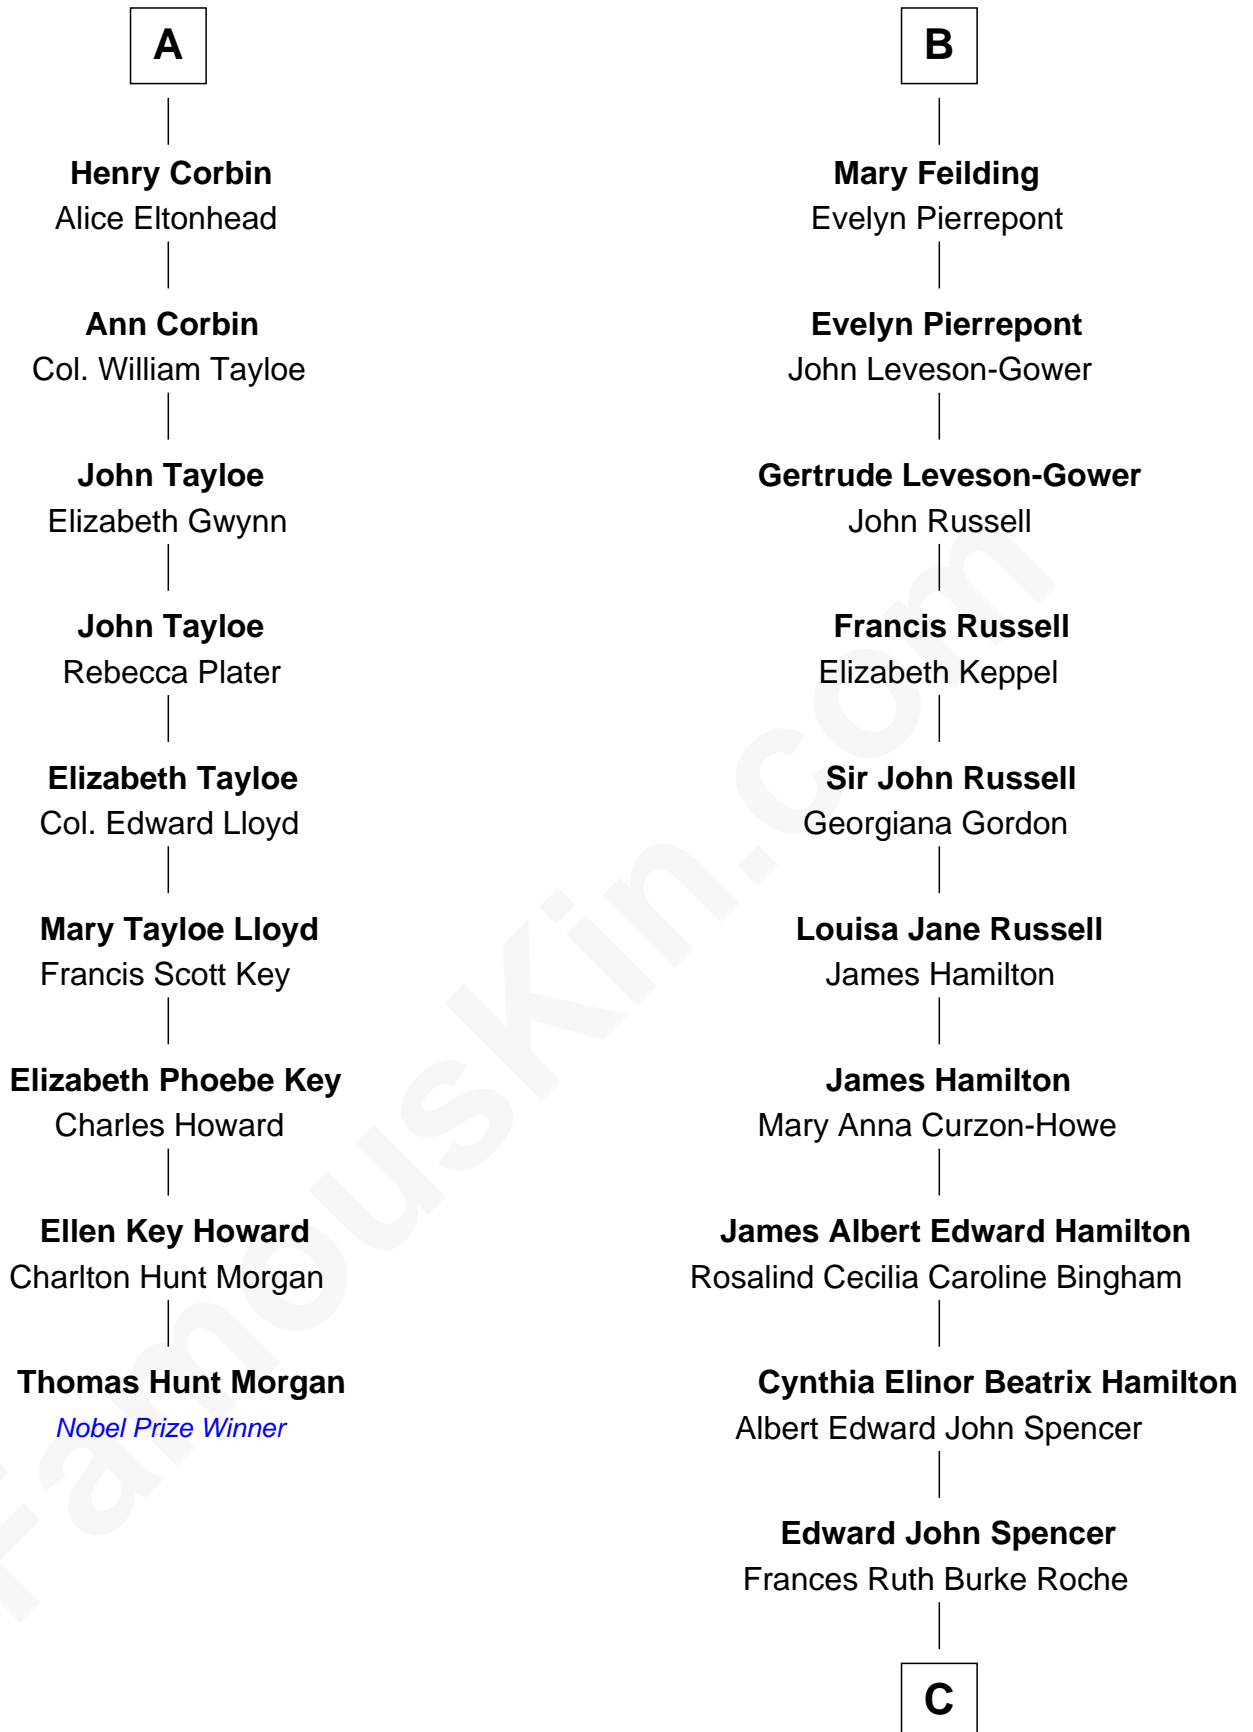

## Relationship Chart of Thomas Hunt Morgan

*Nobel Prize Winner in Physiology or Medicine*

15th cousin 3 times removed of

**Prince William**

*Prince of Wales*

**John Aston**  
Elizabeth Delves

C

**Princess Diana Frances Spencer**  
Charles III, King of the United Kingdom

**Prince William**  
*Prince of Wales*

FamousKin.com