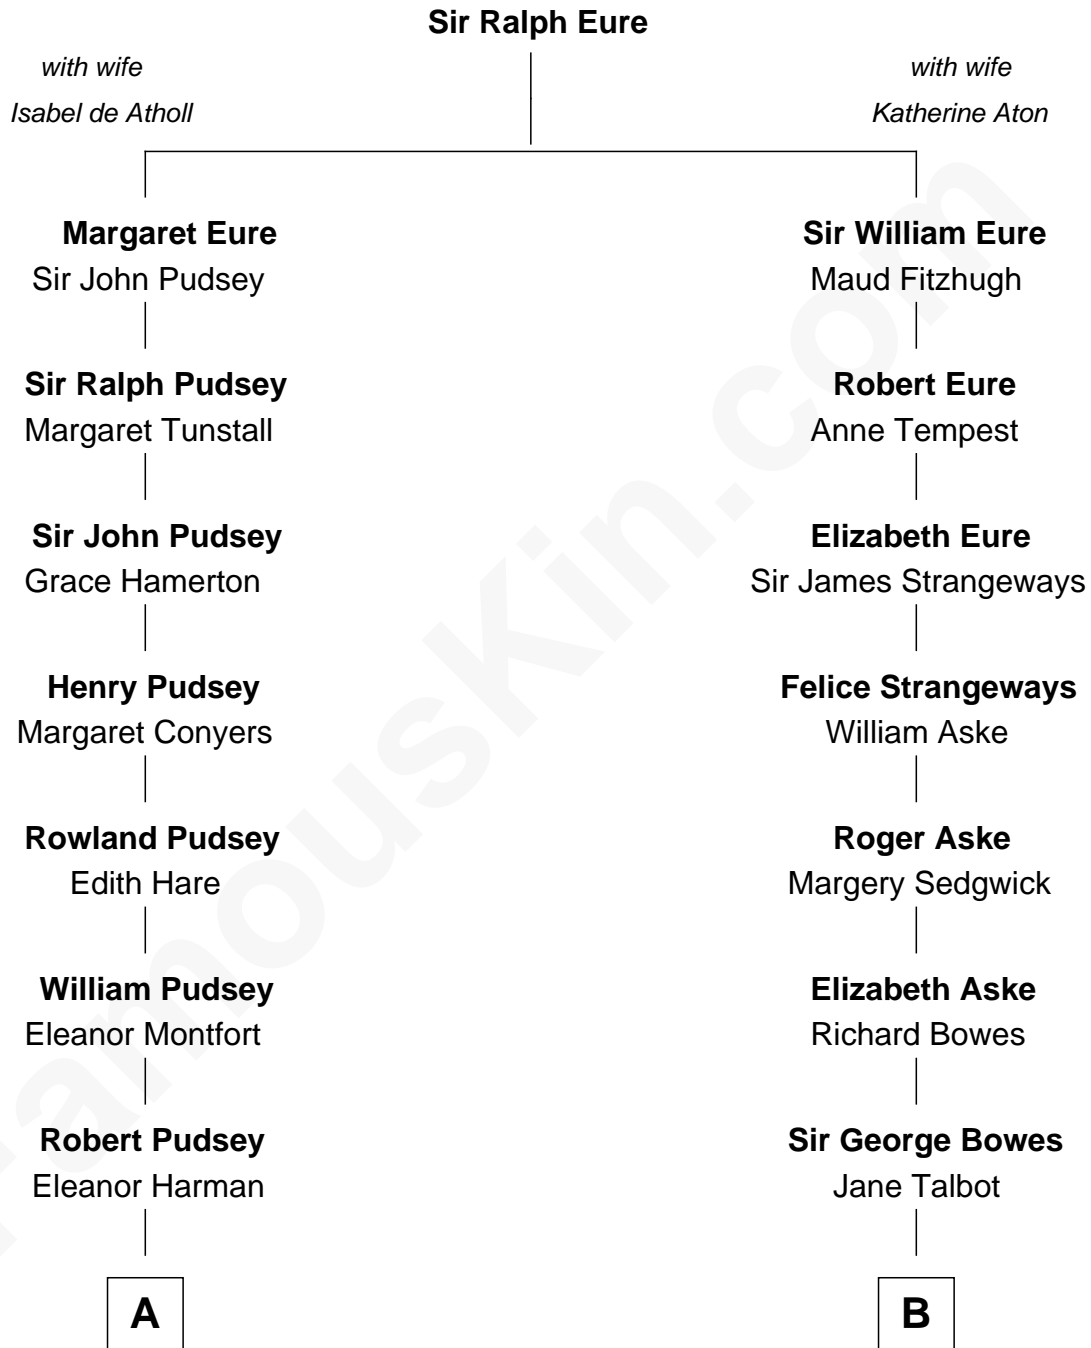

FamousKin.com

Relationship Chart of

Thomas Hunt Morgan

Nobel Prize Winner in Physiology or Medicine

18th cousin 1 time removed of

Prince William

Prince of Wales

C

Ellen Key Howard
Charlton Hunt Morgan

Thomas Hunt Morgan
Nobel Prize Winner

D

Elizabeth II, Queen of the United Kingdom
Prince Philip of Edinburgh

Charles III, King of the United Kingdom
Princess Diana Frances Spencer