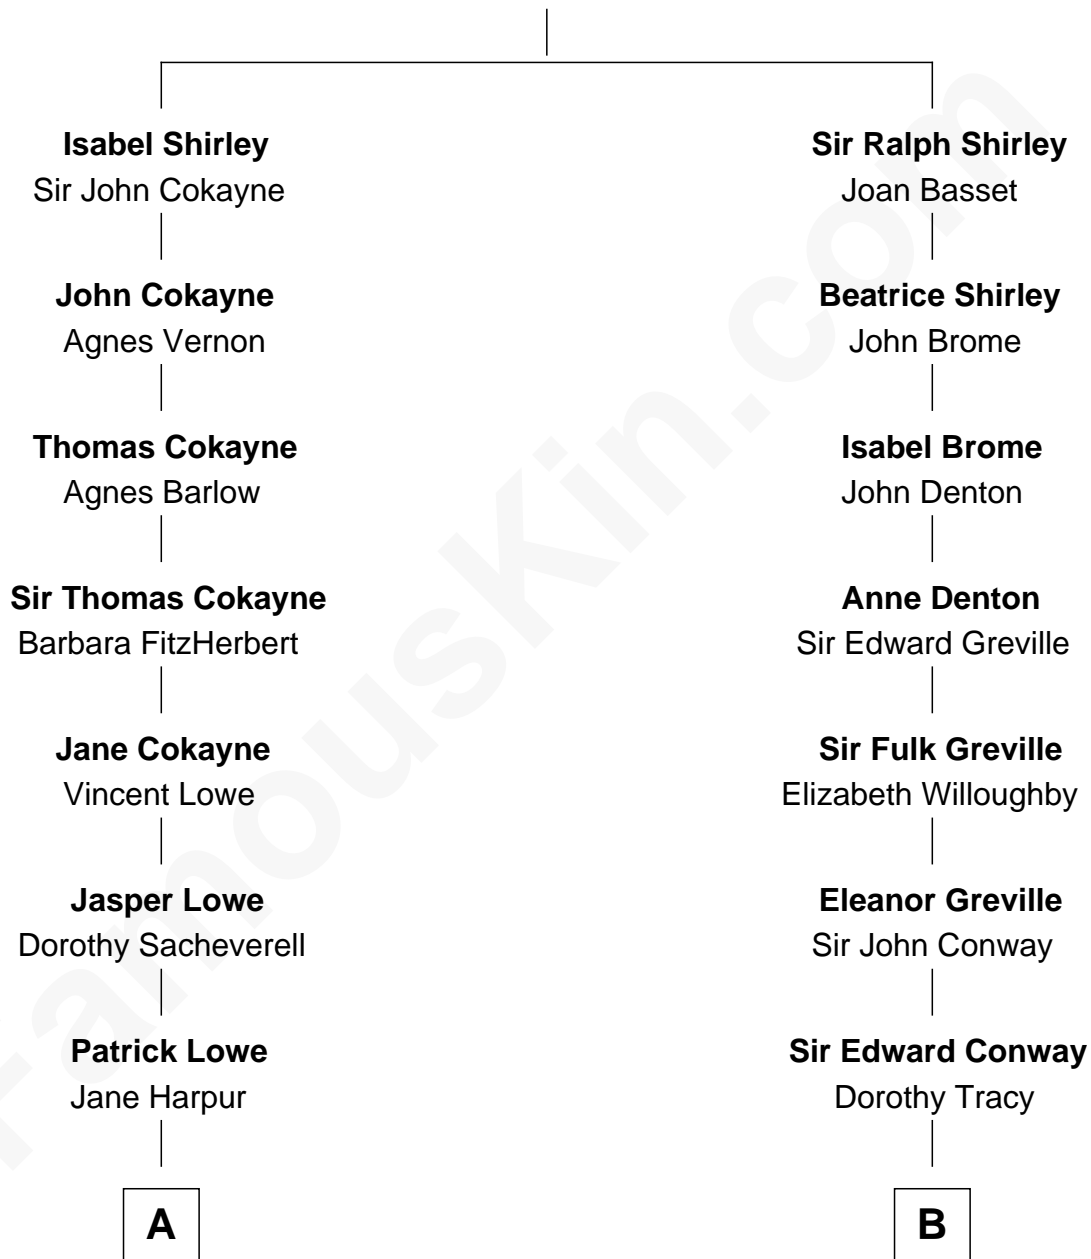

FamousKin.com

Relationship Chart of

Thomas Hunt Morgan

Nobel Prize Winner in Physiology or Medicine

17th cousin 2 times removed of

Prince William

Prince of Wales

Sir Hugh Shirley

Beatrice Brewes

C

Elizabeth II, Queen of the United Kingdom

Prince Philip of Edinburgh

Charles III, King of the United Kingdom

Princess Diana Frances Spencer

Prince William

Prince of Wales